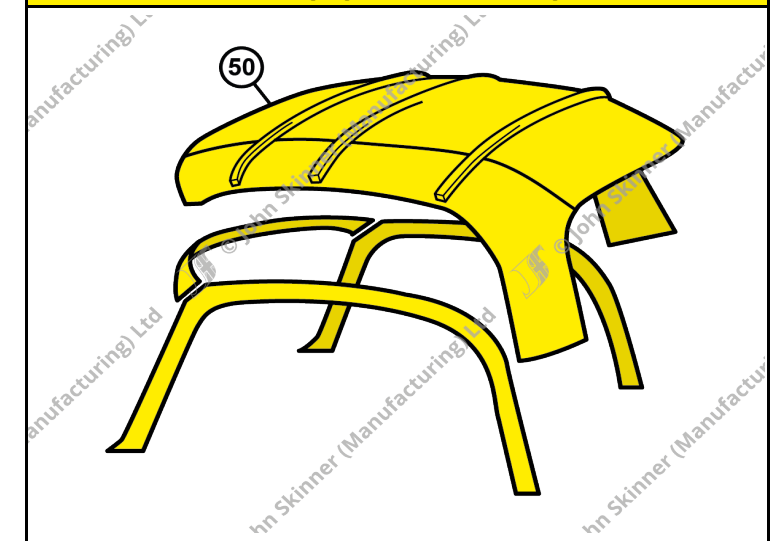

Weather Equipment / Hardtop Area

No.	Description	Units	Trim Material	Part No.	Price (£)	Price (£) (Non-Black)
50	Headliner Roof Lining Kit	Car Set	PVC	MGA-511510	£251.09	
			Wool Cloth	MGA-511511	£316.41	

Extra Items (for Weather Equipment / Hardtop Area)

No.	Description	Units	Trim Material	Part No.	Price (£) (Black)	Price (£) (Non-Black)
51	Extra Material by the Metre	per Metre	PVC	99955005	£25.44	
			Wool Cloth	99955001	£35.03	

Weather Equipment / Hardtop Area