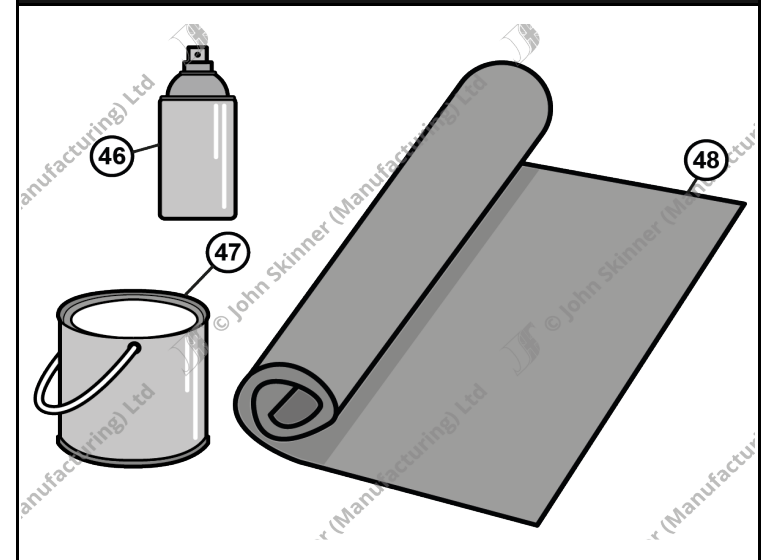

Prices correct at time of publication. John Skinner (Manufacturing) Ltd reserves the right to amend these prices at any time.