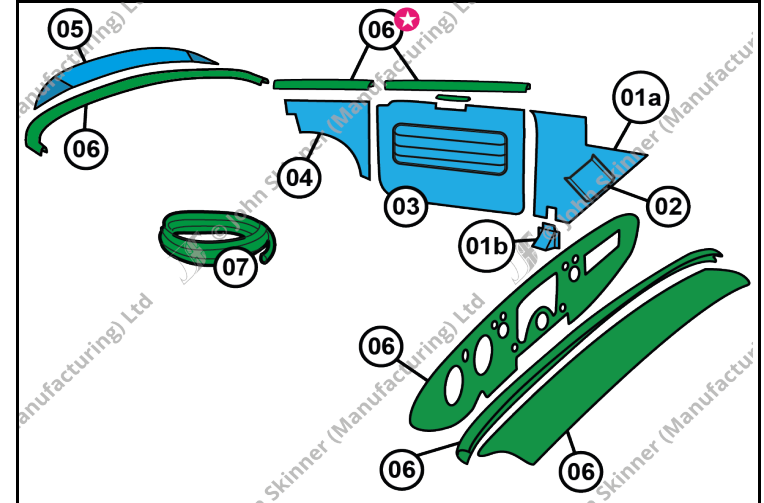

Re-Trim Kits

06	Dash & Capping Rail Re-Trim Kit	Car Set	Vinyl	MGA-510450	£47.88	£51.95
			Leather	MGA-510452-G	£110.63	£120.03
07	Dash & Capping "Trim Roll" Piping Kit	Car Set	Vinyl	MGA-510460	£19.48	£21.14
			Leather	MGA-510462-G	£49.81	£54.04
01-07	Trim Panel Kit (includes all the above items)*	Car Set	Vinyl	MGA-510100	£342.59	£371.71
			Leather	MGA-510200-G	£791.01	£858.25

* Note: Purchasing a complete Trim Panel Kit is cheaper than buying the items individually.

Extra Items (for Trimmed Panels & Re-Trim Kits)

08	Basic Upholstery Glue: Spray	500ml	Glue	162770	£13.48	
09	High Strength Contact Adhesive: Spreadable	1 ltr	Glue	162770-S	£29.40	
10	Trim Panel Fixing Kit	Car Set	Fixing Clips	MGA-500401	£15.07	
11	Extra Material by the Metre	per Metre	Vinyl	99948001	£21.10	
			3mm Foam	13847006	£7.50	
12	Extra Leather	1/2 Hide	Leather			

Trimmed Panels & Re-Trim Kits