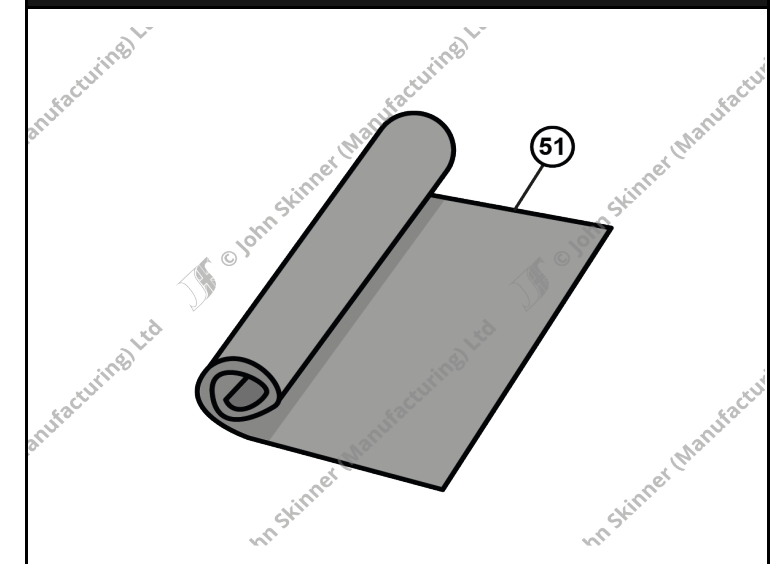

Extra Items

Prices correct at time of publication. John Skinner (Manufacturing) Ltd reserves the right to amend these prices at any time.