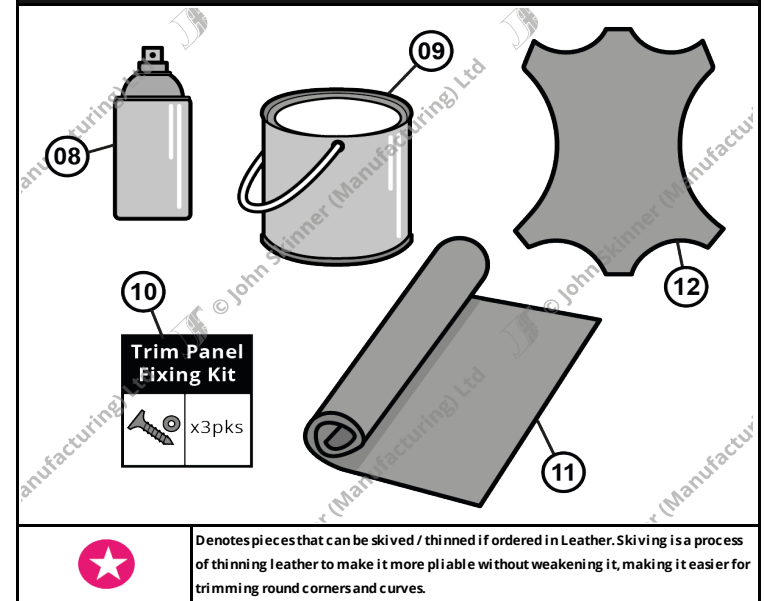

Extra Items

Prices correct at time of publication. John Skinner (Manufacturing) Ltd reserves the right to amend these prices at any time.