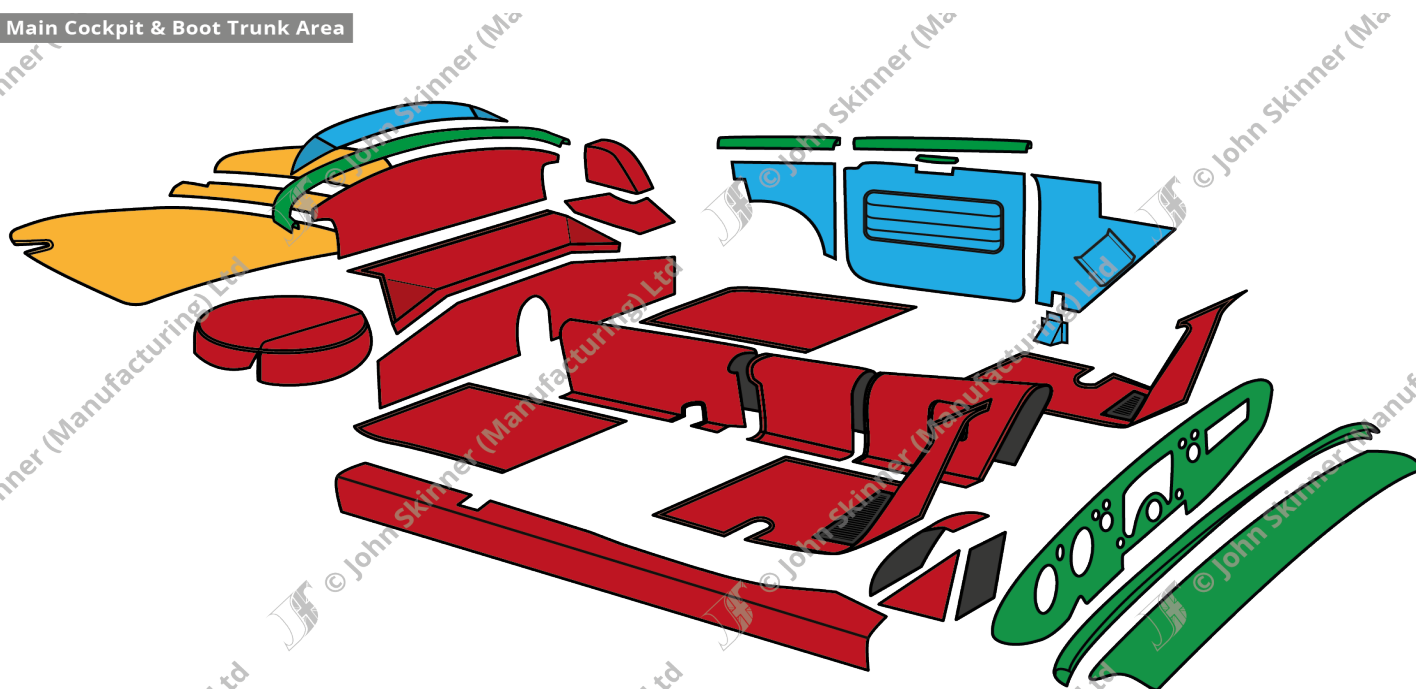

Main Cockpit & Boot Trunk Area

Seats