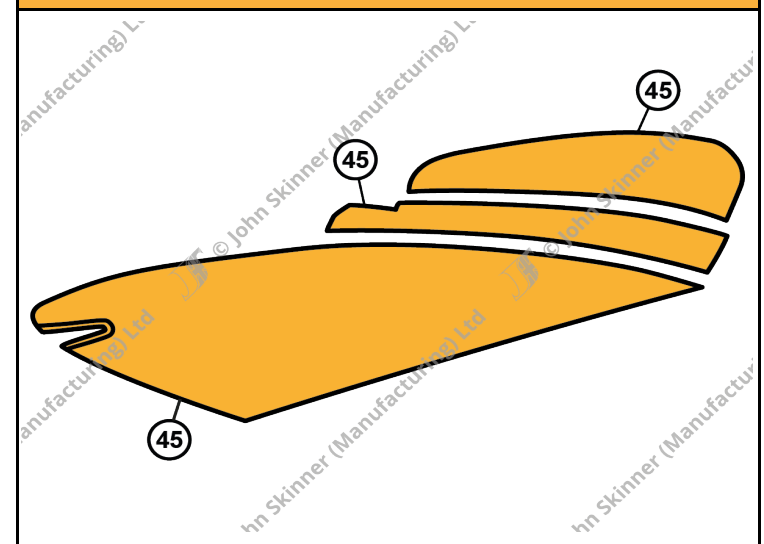

Boot / Trunk Area

No.	Description	Units	Trim Material	Part No.	Price (£) (Orig Col)	Price (£) (Non Orig Col)
45	Boot / Trunk Liner Kit	Car Set	Nylon	MGA-501310	£55.90	£65.48
			Karvel	MGA-501320	£76.09	
			Wool	MGA-501330	£80.69	£88.58

Extra Items (for Boot / Trunk Area)

No.	Description	Units	Trim Material	Part No.	Price (£) (Orig Col)	Price (£) (Non Orig Col)
46	Basic Upholstery Glue: Spray	500ml	Glue	162770	£13.48	
47	High Strength Contact Adhesive: Spreadable	1 ltr	Glue	162770-S	£29.40	
48	Extra Material by the Metre	per Metre	Nylon	9995013	£28.31	
			Karvel	99950054	£30.00	
			Wool	99950001	£39.91	

Boot / Trunk Area

Extra Items