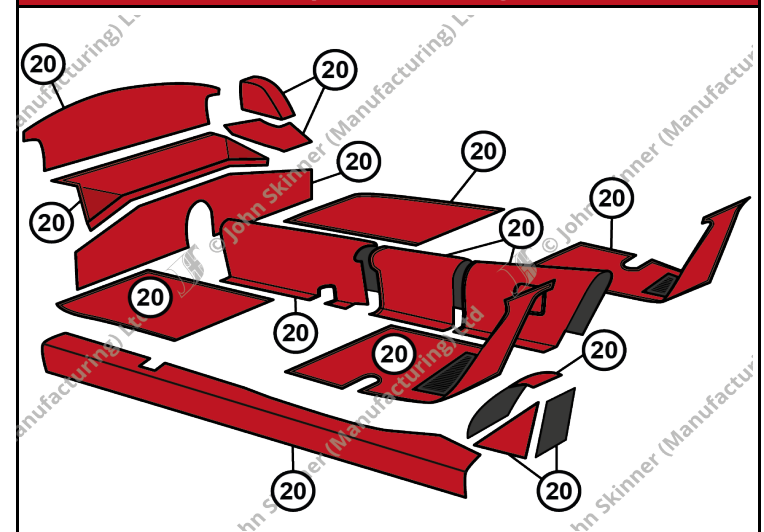

Carpets & Flooring

No.	Description	Units	Trim Material	Part No.	Price (£) (Orig Col)	Price (£) (Non Orig Col)
20	Carpet Set	Car Set	Nylon	MGA-501110	£198.57	£212.76
			Karvel	MGA-501120	£257.89	
			Wool	MGA-501130	£265.05	£279.21
N/A	"MG" Rubber Heelpads	Single	Rubber	MGA-501150	£21.26	
N/A	Underfelt Soundproofing Kit	Car Set	Felt	MGA-501500	£52.64	

Extra Items (for Carpets & Flooring)

No.	Description	Units	Trim Material	Part No.	Price (£) (Orig Col)	Price (£) (Non Orig Col)
21	Spare Wheel Cover Kit		Nylon	MGA-501142	£66.12	£72.01
			Karvel	MGA-501150	£21.26	
			Wool	MGA-501160	£82.99	£90.88
			Hardura & Nylon	MGA-501140	£66.12	£72.01
			Hardura & Karvel	MGA-501151	£74.97	
22	Basic Upholstery Glue: Spray	500ml	Glue	162770	£13.48	
23	High Strength Contact Adhesive: Spreadable	1 litre	Glue	162770-S	£29.40	
24	Carpet Fixing Kit	Car Set	Fixing Clips	MGA-500402	£23.60	
25	Extra Material by the Metre	per Metre	Felt	13166005-6MM	£24.10	
			Hardura	99952001	£29.78	
			Nylon	9995013	£28.31	
			Karvel	99950054	£30.00	
			Wool	99950001	£39.91	

Carpets & Flooring