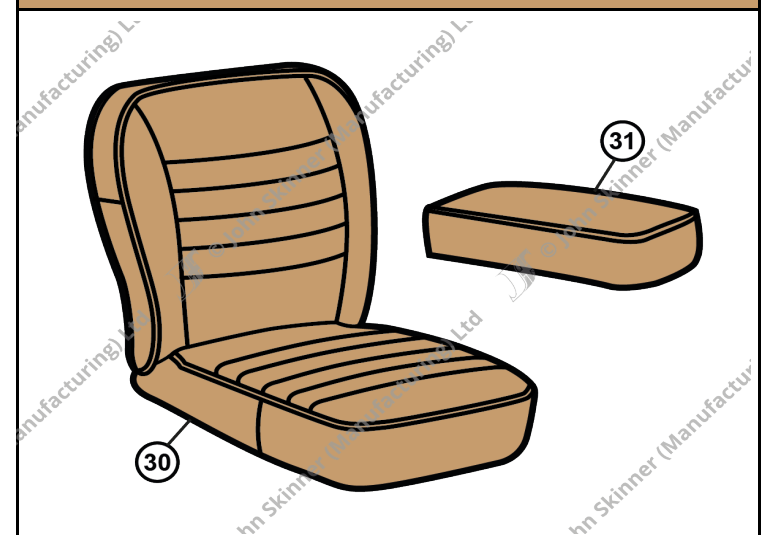

Seats & Hardware

No.	Description	Units	Trim Material/ Orientation	Part No.	Price (£) (Orig Col)	Price (£) (Non Orig Col)
30	Front Seat Cover Kit	Car Set	Vinyl		£0.00	£0.00
			Leather-Faced		£0.00	£0.00
			Leather		£0.00	£0.00
31	Centre Cushion Armrest Kit	Car Set	Vinyl		£0.00	£0.00
			Leather-Faced		£0.00	£0.00
			Leather		£0.00	£0.00

Extra Items (for Seats & Hardware)

No.	Description	Units	Trim Material/ Orientation	Part No.	Price (£) (Orig Col)	Price (£) (Non Orig Col)
32	Front Seat Cushion Padding Kit: Moulded Foam	Single	RH	MGA-500550	£56.86	
			LH	MGA-500551	£56.86	
33	Front Seat Backrest Padding Kit	Car Set	Universal	MGA-500552	£45.14	
34	Front Seat Backrest Boards	Single	Universal	MGA-500553	£10.34	
35	Front Seat Clips (Small "U" Style)	Single	Fixing Clips	011412		
36	Front Seat Clips ("Tubular" Style)	Single	Fixing Clips	011418		
37	Seat Wadding Upholstery Materials	10 mtrs	Wadding	99955053	£40.56	
38	Extra Material by the Metre	per Metre	Vinyl	99948001	£21.10	
39	Extra Leather	1/2 Hide		Contact for Price		

Seats & Hardware