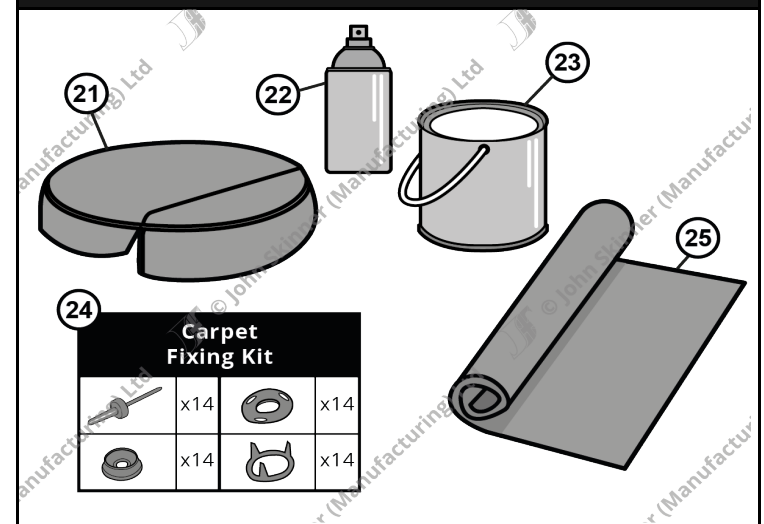

Extra Items

Prices correct at time of publication. John Skinner (Manufacturing) Ltd reserves the right to amend these prices at any time.