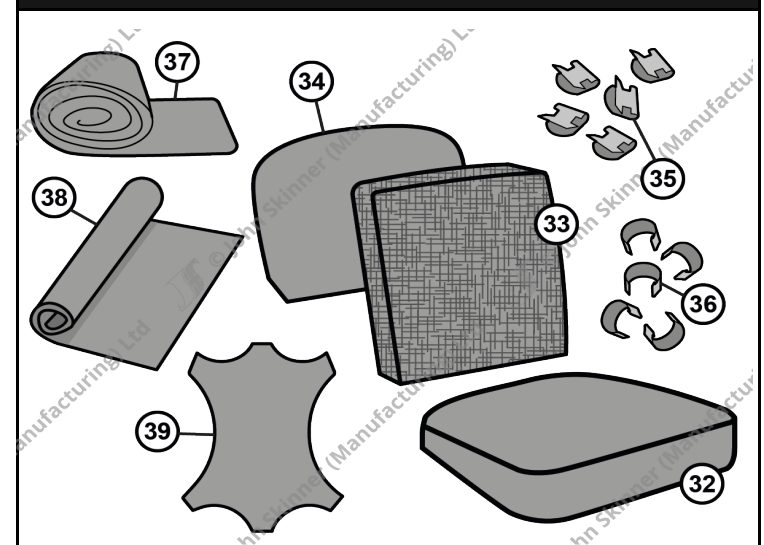

Extra Items

Prices correct at time of publication. John Skinner (Manufacturing) Ltd reserves the right to amend these prices at any time.