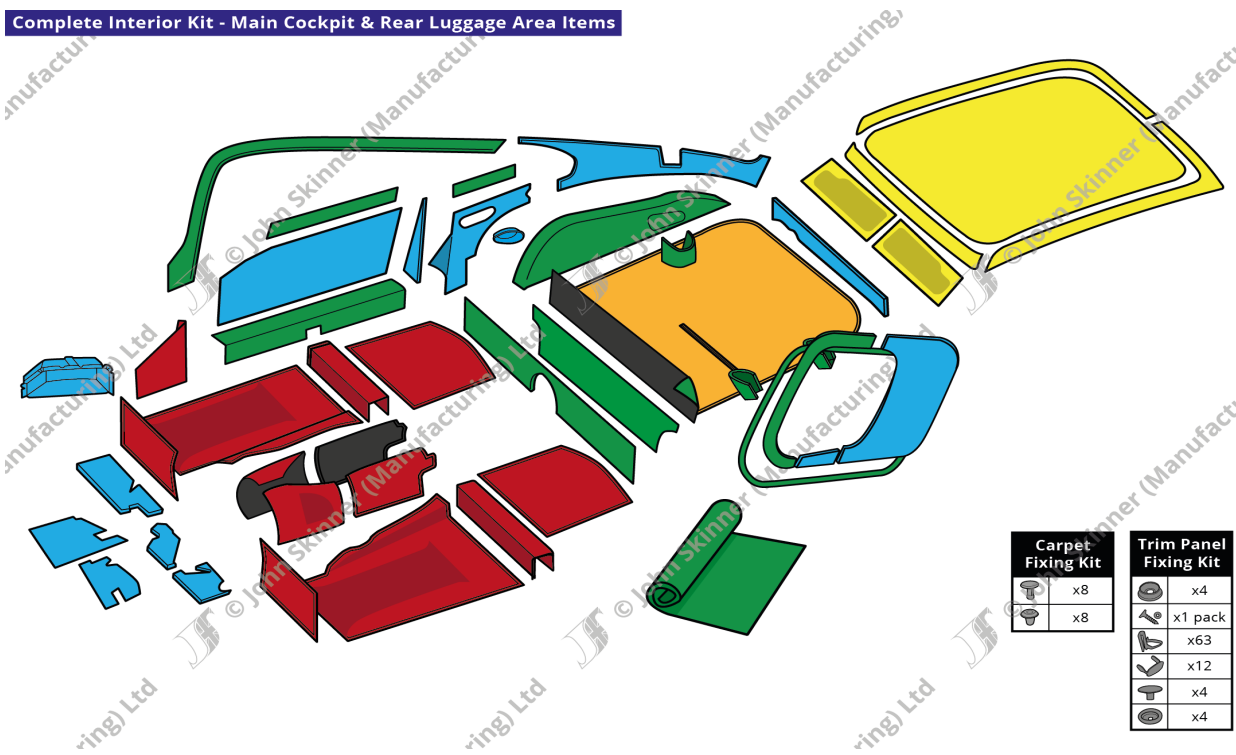

### Complete Interior Kit - Main Cockpit & Rear Luggage Area Items

Carpet Fixing Kit		Trim Panel Fixing Kit	
	x8		x4
	x8		x1 pack
			x63
			x12
			x4
			x4