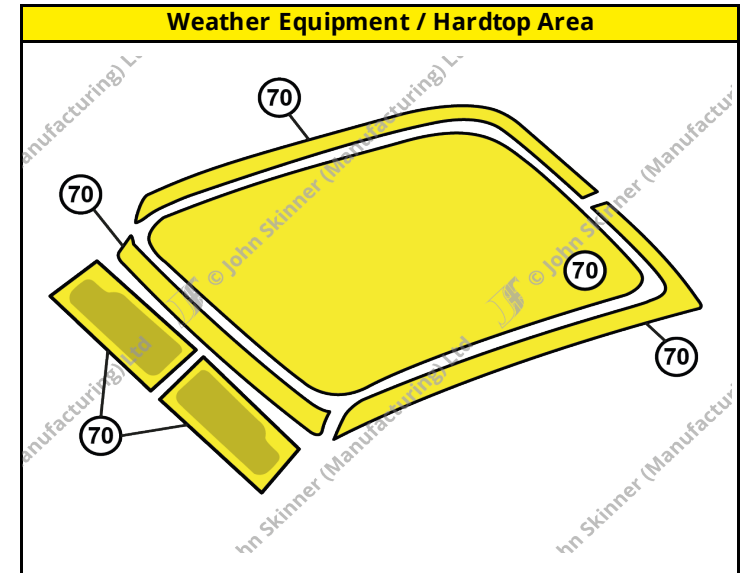

Weather Equipment / Hardtop Area

Ref.	Description	Units	Trim Material	Part No.	Price (£) (Orig Col)	Price (£) (Non Orig Col)
70	Headliner Roof Lining Kit (Includes loose material to Re-Trim Sunvisors)	Kit (6)	Wool Cloth *	ET-310250	£203.21	
	Headliner Roof Lining Kit - with Webasto Sunroof (Includes loose material to Re-Trim Sunvisors)	Kit (7)	Wool Cloth *	ET-310251	£237.41	

* Note that the main section of the Wool Cloth roof lining is supplied on Pre-Bonded foam. This makes the process of fitting to the car much easier. All other sections of the kit are supplied on un-foamed Wool Cloth material as original.

Optional Extra Items (for Weather Equipment / Hardtop Area)

Ref.	Description	Units	Trim Material	Part No.	Price (£) (Orig Col)	Price (£) (Non Orig Col)
E-03	Sunvisors: Moulded & UnTrimmed	Kit (2)	Plastic	ET-310260	£117.03	
	Sunvisors: Moulded & Trimmed	Kit (2)	Wooldoth / Plastic	ET-310270	£202.18	
GLS	Basic Upholstery Glue: Spray	500ml	Glue	162770	£13.48	
GLP	High Strength Contact Adhesive: Spreadable	1 ltr	Glue	162770-S	£29.40	
RAW	Extra Material by the Metre	per Metre	Wool Cloth (No Foam)	99955001	£29.47	
			Wool Cloth (Pre-Bonded Foam)	99955020	£36.59	

Please refer to Page 3 for illustrations of all Optional Extra Items

Prices correct at time of publication. John Skinner (Manufacturing) Ltd reserves the right to amend these prices at any time.