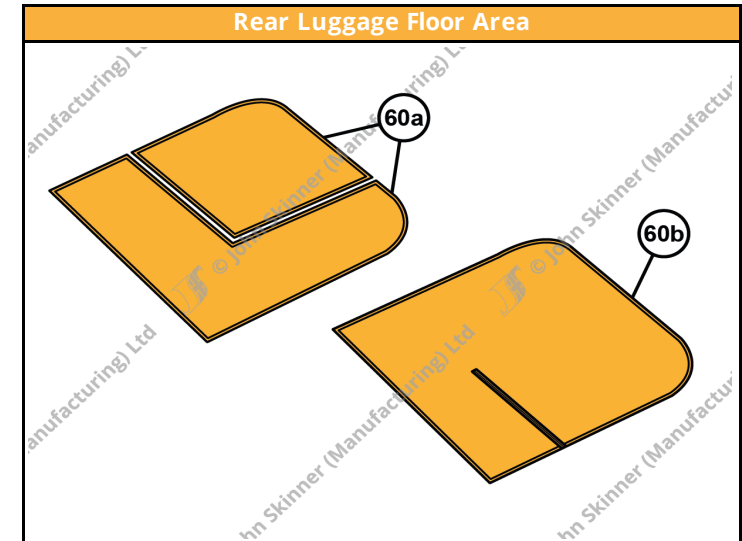

E-Type Catalogue

**FHC
S1 (3.8ltr) Non Flat Floor**

Rear Luggage Floor Area						
Ref.	Description	Units	Trim Material	Part No.	Price (£) (Orig Col)	Price (£) (Non Orig Col)
60a	Rear Luggage Floor Kit - 2 Piece	Kit (2)	Hardura	ET-311310	£75.99	£82.45
	Wool		ET-311312	£174.93	£189.80	
60b	Rear Luggage Floor Kit - 1 Piece	Kit (1)	Hardura	ET-311314	£75.99	£82.45
	Wool		ET-311316	£174.93	£189.80	
For Chassis Numbers: RHD: 860,001 - 861,092 LHD: 885,001 - 888,256						
For Chassis Numbers: RHD: 861,093 - end LHD: 888,257 - end						

Optional Extra Items (for Rear Luggage Area)						
Ref.	Description	Units	Trim Material	Part No.	Price (£) (Orig Col)	Price (£) (Non Orig Col)
E-04	Jack Bag	Kit (1)	Hardura	ET-251350	£23.14	
E-05	Tool Storage Roll	Kit (1)	Hardura	ET-251340	£44.41	
GLS	Basic Upholstery Glue: Spray	500ml	Glue	162770	£13.48	
GLP	High Strength Contact Adhesive: Spreadable	1 ltr	Glue	162770-S	£29.40	
RAW	Extra Material by the Metre	per Metre	Vinyl	99948001	£21.10	
			Hardura	99952001	£29.78	
			Wool	99950001	£39.91	
LTR	Extra Leather	1/2 Hide	Leather	Contact for Price		
Please refer to Page 3 for illustrations of all Optional Extra Items						

Prices correct at time of publication. John Skinner (Manufacturing) Ltd reserves the right to amend these prices at any time.