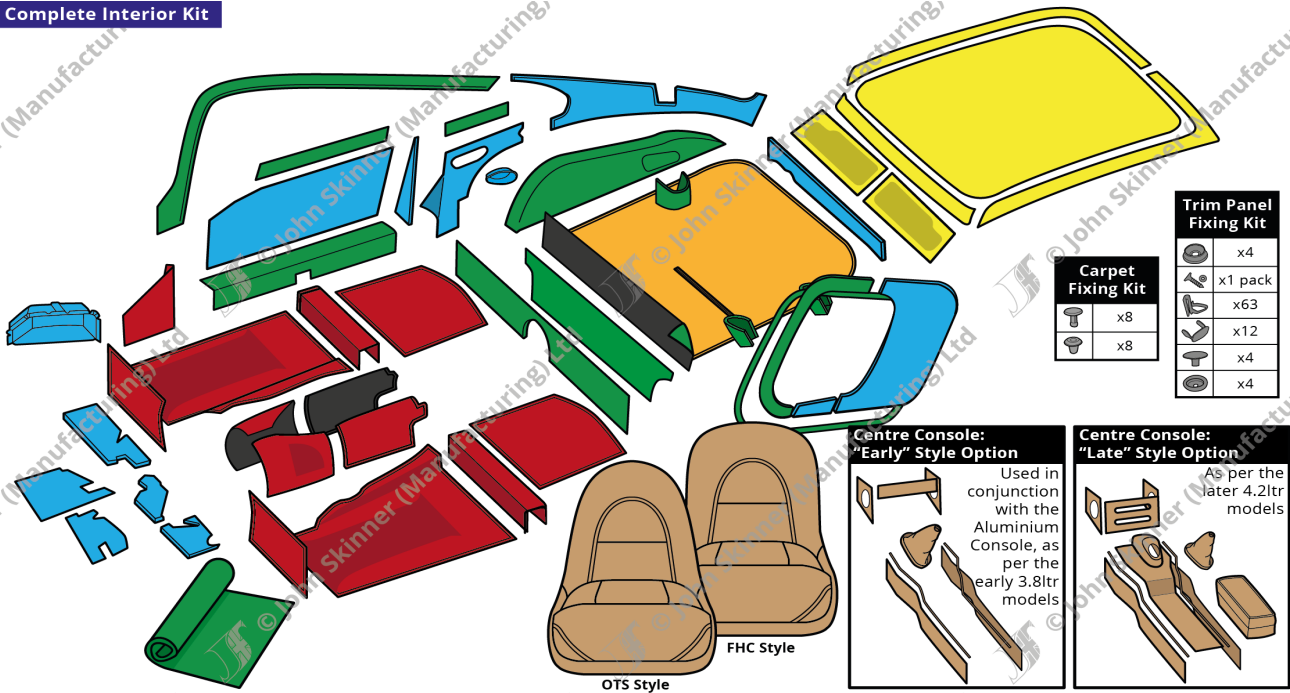

## Complete Interior Kit

Trim Panel Fixing Kit	
	x4
	x1 pack
	x63
	x12
	x4
	x4

Carpet Fixing Kit	
	x8
	x8

- Trimmed Panels
- Re-Trim Kits
- Carpets & Flooring
- Seats & Console Area
- Rear Luggage Area
- Weather Equipment / Hardtop Area

### Complete Interior Kit - Seat & Console Items

**KEY**

	Trimmed Panels		Re-Trim Kits		Carpets & Flooring
	Seats & Console Area		Rear Luggage Area		Weather Equipment / Hardtop Area

Price List for Complete Interior Kit					
Description	Trim Material	Part No. (Orig. Col)	Price (£) (Orig Col)	Part No. (Non. Orig. Col)	Price (£) (Non Orig Col)
<b>Complete Interior Kit</b> (includes all items as illustrated above)	As Original	ET-320100	£2,359.09	ET-320101	£2,557.25
Additional Surcharge for Leather Parts (Non-Original) *	Leather	ET-310200			£1,331.41
* "Additional Surcharge for Leather" is based on any parts originally made in Vinyl or Leathercloth being replaced with Leather. All other materials (Wool, Moquette, Hardura etc) remain the same. Contact us to discuss prices for a more custom specification & bespoke package if required.					

#### Optional Extras: Main Cockpit & Rear Luggage Area

#### Optional Extras: Seats & Console Area