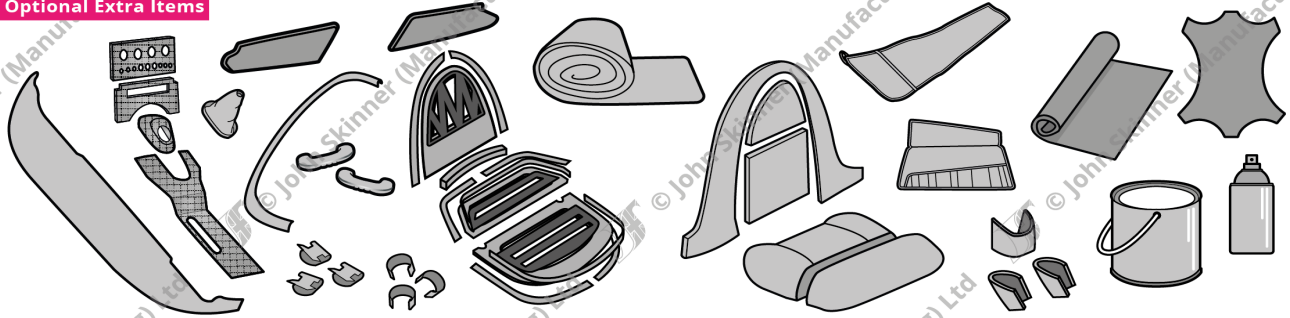

## Complete Interior Kit

Trim Panel Fixing Kit	
	x4
	x1 pack
	x63
	x12
	x4
	x4

Carpet Fixing Kit	
	x8
	x8

- Trimmed Panels
- Re-Trim Kits
- Carpets & Flooring
- Seats & Console Area
- Rear Luggage Area
- Weather Equipment / Hardtop Area

## Optional Extra Items