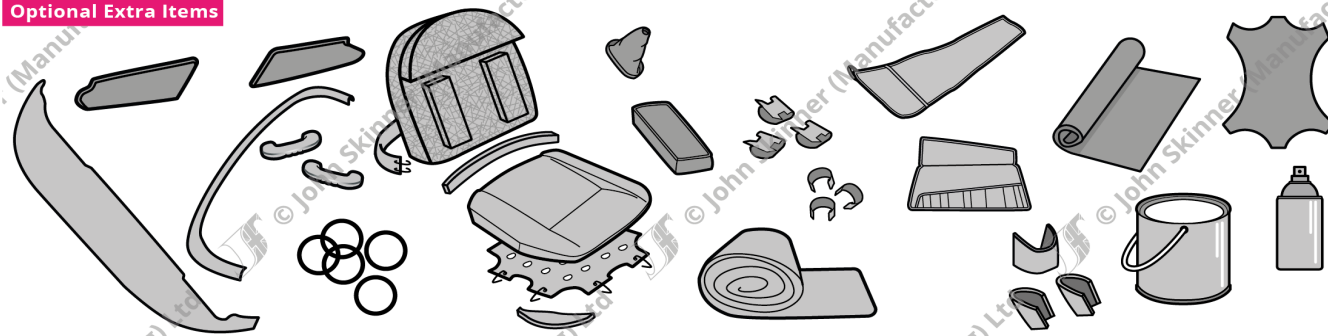

Optional Extra Items

E-Type FHC Series 1 (4.2ltr)

All items illustrated (left) are available for purchase as below:

- for Complete Interior Kit pricing, see Page 3
- for Optional Extra Items pricing, see Page 4
- for Individual Parts pricing, see Page 5 - Page 9

Please note, it is cheaper to buy a Complete Interior Kit than purchase all the items individually.

Years of Manufacture: 1964 - 1967

Chassis Number Range:

RHD: 1E20,001 - 1E21,583 / **LHD:** 1E30,001 - 1E34,249