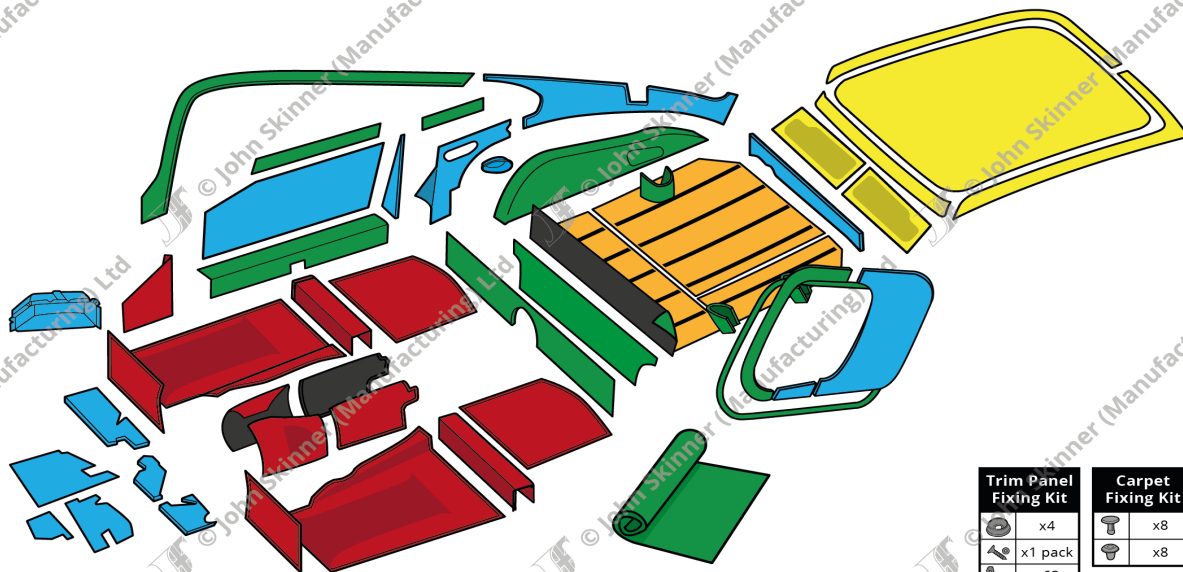

### Complete Interior Kit - Main Cockpit & Rear Luggage Area Items

Trim Panel Fixing Kit		Carpet Fixing Kit	
	x4		x8
	x1 pack		x8
	x63		
	x12		
	x4		
	x4		