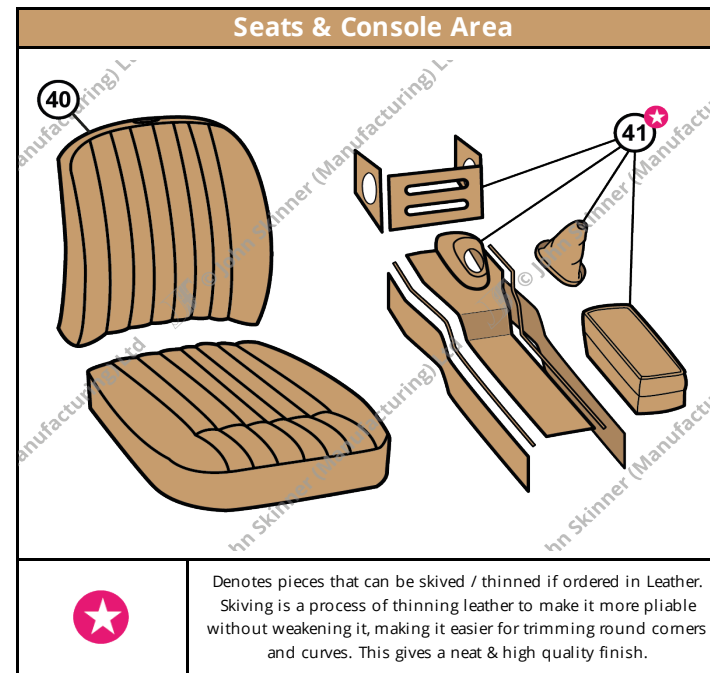

Optional Extra Items (for Seats & Console Area)

Ref.	Description	Units	Trim Material	Part No.	Price (£) (Orig Col)	Price (£) (Non Orig Col)
E-08	Gear Lever Gaitor	Kit (1)	Leather	ET-271040-G	£27.68	£30.03
E-09	Centre Console Lid	Kit (1)	Leather	ET-271024-G	£63.05	£68.41
E-10	Front Seat Cushion Diaphragms	Kit (2)	Rubber	ET-271511	£71.42	
E-11	Front Seat Cushion Padding Kit	Kit (2)	Moulded Foam	ET-271510	£142.86	
E-12	Front Seat Backrest Padding Kit	Kit (2)	Horsehair	ET-271520	£64.07	
E-13	Front Seat Cushion Corners: Wood	Kit (2)	Plywood	ET-271515	£17.62	
E-14	Front Seat Backrest Tacking Strip Kit	Kit (2)	Plywood	ET-271516	£32.45	
E-15	Front Seat Backrest Lumber Straps	Kit (2)	Rubber	ET-271513	£28.44	
E-16	Front Seat Backrest Webbing Kit	Kit	Rubber	ET-271512	£81.44	
SCU	Front Seat Clips (Small "U" Style)	Single	Fixing Clip	011412	£0.65	
SCT	Front Seat Clips ("Tubular" Style)	Single	Fixing Clip	011418	£1.51	
WAD	Seat Wadding Upholstery Materials	Kit (10m)	Wadding	99955053	£40.56	
RAW	Extra Material by the Metre	per Metre	Vinyl	99948001	£21.10	
			Moquette	99953001	£53.70	
LTR	Extra Leather	1/2 Hide	Leather	Contact for Price		

Please refer to Page 3 for illustrations of all Optional Extra Items

Seats & Console Area

Prices correct at time of publication. John Skinner (Manufacturing) Ltd reserves the right to amend these prices at any time.