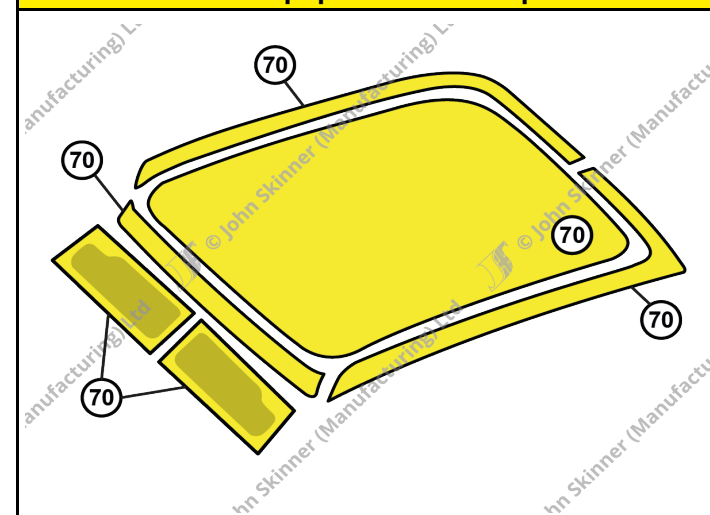

Weather Equipment / Hardtop Area

Ref.	Description	Units	Trim Material	Part No.	Price (£) (Orig Col)	Price (£) (Non Orig Col)
70	Headliner Roof Lining Kit (Includes loose material to Re-Trim Sunvisors)	Kit (6)	Wool Cloth *	ET-310250	£203.21	
	Headliner Roof Lining Kit - with Webasto Sunroof (Includes loose material to Re-Trim Sunvisors)	Kit (7)	Wool Cloth *	ET-310251	£237.41	

* Note that the main section of the Wool Cloth roof lining is supplied on Pre-Bonded foam. This makes the process of fitting to the car much easier. All other sections of the kit are supplied on un-foamed Wool Cloth material as original.

Optional Extra Items (for Weather Equipment / Hardtop Area)

Ref.	Description	Units	Trim Material	Part No.	Price (£) (Orig Col)	Price (£) (Non Orig Col)
E-03	Sunvisors: Moulded & UnTrimmed	Kit (2)	Plastic	ET-310260	£117.03	
	Sunvisors: Moulded & Trimmed	Kit (2)	Woolcloth / Plastic	ET-310270	£202.18	
GLS	Basic Upholstery Glue: Spray	500ml	Glue	162770	£13.48	
GLP	High Strength Contact Adhesive: Spreadable	1 ltr	Glue	162770-S	£29.40	
RAW	Extra Material by the Metre	per Metre	Wool Cloth (No Foam)	99955001	£29.47	
			Wool Cloth (Pre-Bonded Foam)	99955020	£36.59	

Please refer to Page 3 for illustrations of all Optional Extra Items

Weather Equipment / Hardtop Area

Prices correct at time of publication. John Skinner (Manufacturing) Ltd reserves the right to amend these prices at any time.