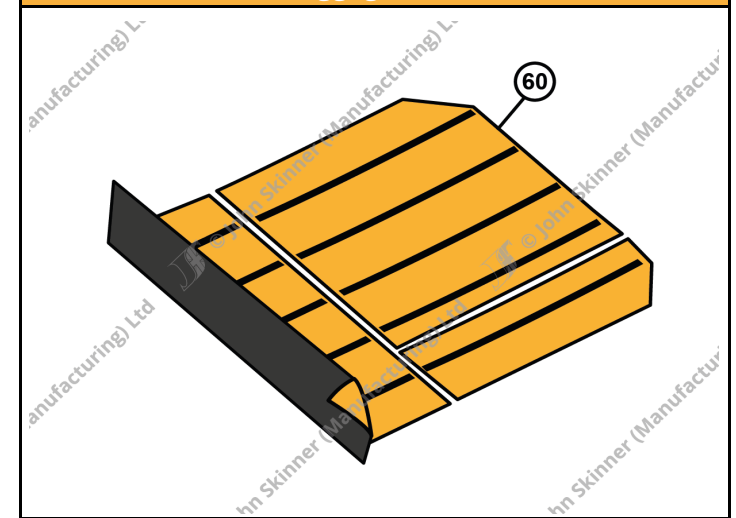

Rear Luggage Floor Area

Ref.	Description	Units	Trim Material	Part No.	Price (£) (Orig Col)	Price (£) (Non Orig Col)
60	Rear Luggage Floor Re-Trim Kit <i>* Does not include chrome strips *</i>	Kit (4)	Vinyl	ET-331310	£58.19	£63.14
			Leather	ET-331312-G	£211.61	£229.60

Optional Extra Items (for Rear Luggage Area)

Ref.	Description	Units	Trim Material	Part No.	Price (£) (Orig Col)	Price (£) (Non Orig Col)
E-04	Jack Bag	Kit (1)	Hardura	ET-251350	£23.14	
E-05	Tool Storage Roll	Kit (1)	Hardura	ET-251340	£44.41	
GLS	Basic Upholstery Glue: Spray	500ml	Glue	162770	£13.48	
GLP	High Strength Contact Adhesive: Spreadable	1 ltr	Glue	162770-S	£29.40	
RAW	Extra Material by the Metre	per Metre	Vinyl	99948001	£21.10	
LTR	Extra Leather	1/2 Hide	Contact for Price			

Please refer to Page 3 for illustrations of all Optional Extra Items

Rear Luggage Floor Area

Prices correct at time of publication. John Skinner (Manufacturing) Ltd reserves the right to amend these prices at any time.