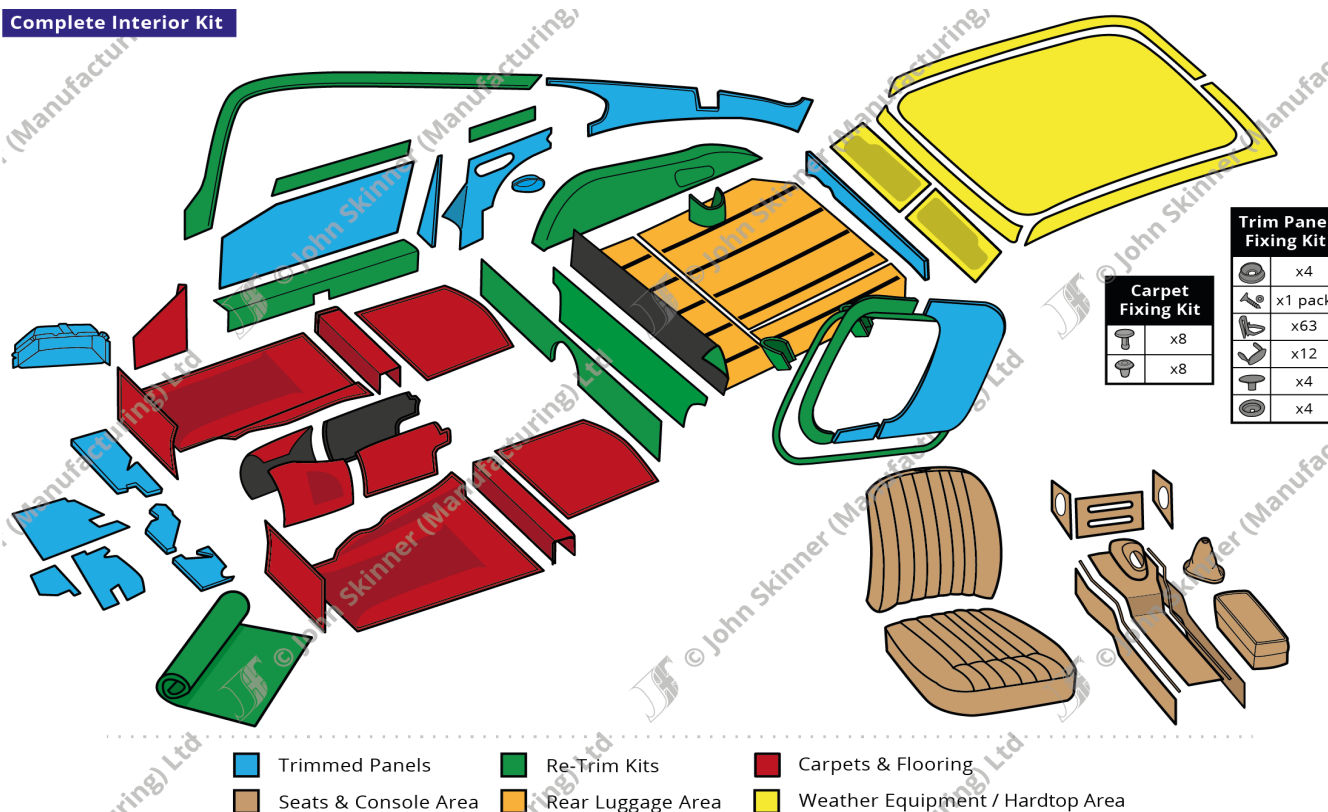

# E-Type FHC S1 (4.2ltr)

**Parts & Prices Catalogue**

**2019 Prices**

**Complete Interior Kit**

Trim Panel Fixing Kit	
	x4
	x1 pack
	x63
	x12
	x4
	x4

Carpet Fixing Kit	
	x8
	x8

- Trimmed Panels
- Re-Trim Kits
- Carpets & Flooring
- Seats & Console Area
- Rear Luggage Area
- Weather Equipment / Hardtop Area

**Optional Extra Items**

### Complete Interior Kit - Main Cockpit & Rear Luggage Area Items

Trim Panel Fixing Kit		Carpet Fixing Kit	
	x4		x8
	x1 pack		x8
	x63		
	x12		
	x4		
	x4		

### Complete Interior Kit - Seat & Console Items

**KEY**

	Trimmed Panels		Re-Trim Kits		Carpets & Flooring
	Seats & Console Area		Rear Luggage Area		Weather Equipment / Hardtop Area

Price List for Complete Interior Kit					
Description	Trim Material	Part No. (Orig. Col)	Price (£) (Orig Col)	Part No. (Non. Orig. Col)	Price (£) (Non Orig Col)
<b>Complete Interior Kit</b> (includes all items as illustrated above)	As Original	ET-330100	£2,489.04	ET-330101	£2,698.12
Additional Surcharge for Leather Parts (Non-Original) *	Leather	ET-330200	£1,594.02		
* "Additional Surcharge for Leather" is based on any parts originally made in Vinyl or Leathercloth being replaced with Leather. All other materials (Wool, Moquette, Hardura etc) remain the same. Contact us to discuss prices for a more custom specification & bespoke package if required.					