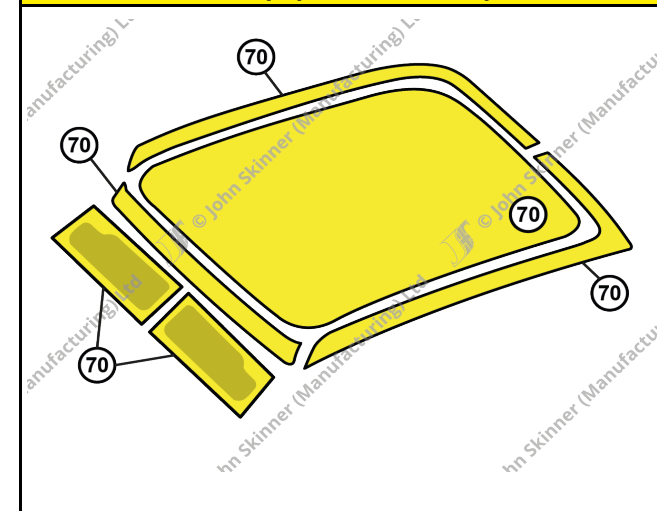

Weather Equipment / Hardtop Area

No. / Ref	Description	Units	Trim Material	Part No.	Price (£) (Orig Col)	Price (£) (Non Orig Col)
70	Headliner Roof Lining Kit (Includes loose material to Re-Trim Sunvisors)	Kit (6)	Wool Cloth *	ET-310250	£203.21	
	Headliner Roof Lining Kit - with Webasto Sunroof (Includes loose material to Re-Trim Sunvisors)	Kit (7)	Wool Cloth *	ET-310251	£237.41	

* Note that the main section of the Wool Cloth roof lining is supplied on Pre-Bonded foam. This makes the process of fitting to the car much easier. All other sections of the kit are supplied on un-foamed Wool Cloth material as original.

Optional Extra Items (for Weather Equipment / Hardtop Area)

No. / Ref	Description	Units	Trim Material	Part No.	Price (£) (Orig Col)	Price (£) (Non Orig Col)
E-04	Sunvisors: Moulded & UnTrimmed	Kit (2)	Plastic	ET-310260	£117.03	
	Sunvisors: Moulded & Trimmed	Kit (2)	Woolcloth / Plastic	ET-310270	£202.18	
GLS	Basic Upholstery Glue: Spray	500ml	Glue	162770	£13.48	
GLP	High Strength Contact Adhesive: Spreadable	1 ltr	Glue	162770-S	£29.40	
RAW	Extra Material by the Metre	per Metre	Wool Cloth (No Foam)	99955001	£29.47	
			Wool Cloth (Pre-Bonded Foam)	99955020	£36.59	

Please refer to Page 3 for illustrations of all Optional Extra Items

Weather Equipment / Hardtop Area

Prices correct at time of publication. John Skinner (Manufacturing) Ltd reserves the right to amend these prices at any time.