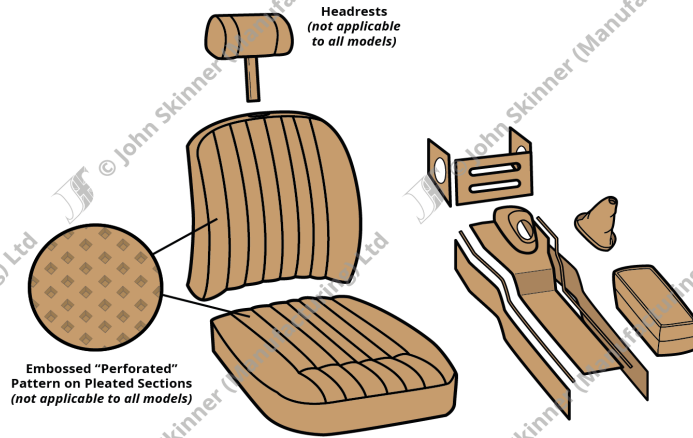

The original trim colours as detailed here are correct to the best of our knowledge. Please contact us to discuss if you have additional information outside of this colour range.

Complete Interior Trim Kit

Complete Interior Kit - Main Cockpit & Rear Luggage Area Items

Trim Panel Fixing Kit		Carpet Fixing Kit	
	x4		x8
	x1 pack		x8
	x63		
	x12		
	x4		
	x4		

Complete Interior Kit - Seat & Console Items

KEY

- Trimmed Panels
- Re-Trim Kits
- Carpets & Flooring
- Seats & Console Area
- Rear Luggage Area
- Weather Equipment / Hardtop Area