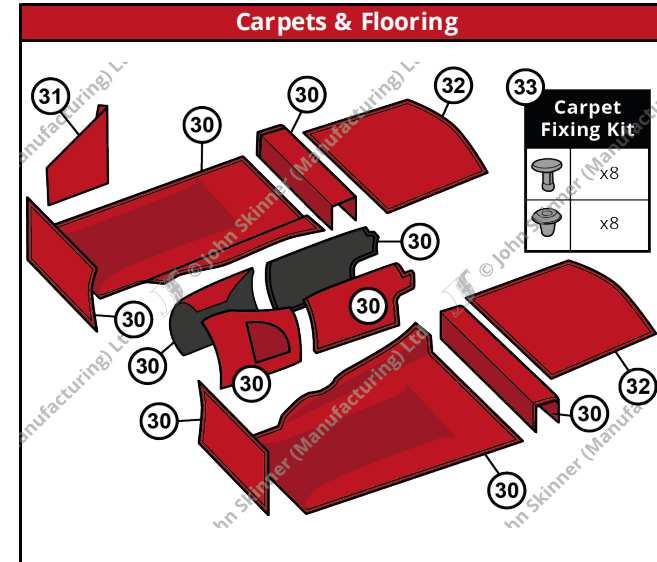

Carpets & Flooring

Ref.	Description	Units	Trim Material	Part No.	Price (£) (Orig Col)	Price (£) (Non Orig Col)
30	Carpet Set	Kit (11)	Wool	ET-261110	£235.52	£255.54
			Wilton *	ET-261130	Contact for Price	
			Felt-Backed	Contact for Price		
N/A	Underfelt Soundproofing Kit	Kit (12)	Felt	ET-261170	£58.57	
			Dyno-Mat	ET-261171	Contact for Price	
31	A Post Footwell Panels	Kit (2)	Hardura	ET-271200	£51.76	£56.16
			Wool	ET-271202	£119.15	£129.28
32	Underseat Panels	Kit (2)	Hardura	ET-261210	£51.76	£56.16
			Wool	ET-261212	£119.15	£129.28
33	Carpet Fixing Kit	Car Set	Fixing Clips	ET-251490	£13.92	

* Note this is the official Wilton dense-pile carpet material as used in Rolls Royce and Bentley models. This should not be confused with our Wool (Woven Wool) which is often incorrectly referred to "Wilton" by other suppliers on the market. Please request samples for ultimate validation of these materials.

Optional Extra Items (for Carpets & Flooring)

Ref.	Description	Units	Trim Material	Part No.	Price (£) (Orig Col)	Price (£) (Non Orig Col)
GLS	Basic Upholstery Glue: Spray	500ml	Glue	162770	£13.48	
GLP	High Strength Contact Adhesive: Spreadable	1 ltr	Glue	162770-S	£29.40	
RAW	Extra Material by the Metre	per Metre	Hardura	99952001	£29.78	
			Wool	99950001	£39.91	
			Wilton	Contact for Price		
			Felt-Backed	Contact for Price		

Please refer to Page 3 for illustrations of all Optional Extra Items

Carpets & Flooring

Prices correct at time of publication. John Skinner (Manufacturing) Ltd reserves the right to amend these prices at any time.