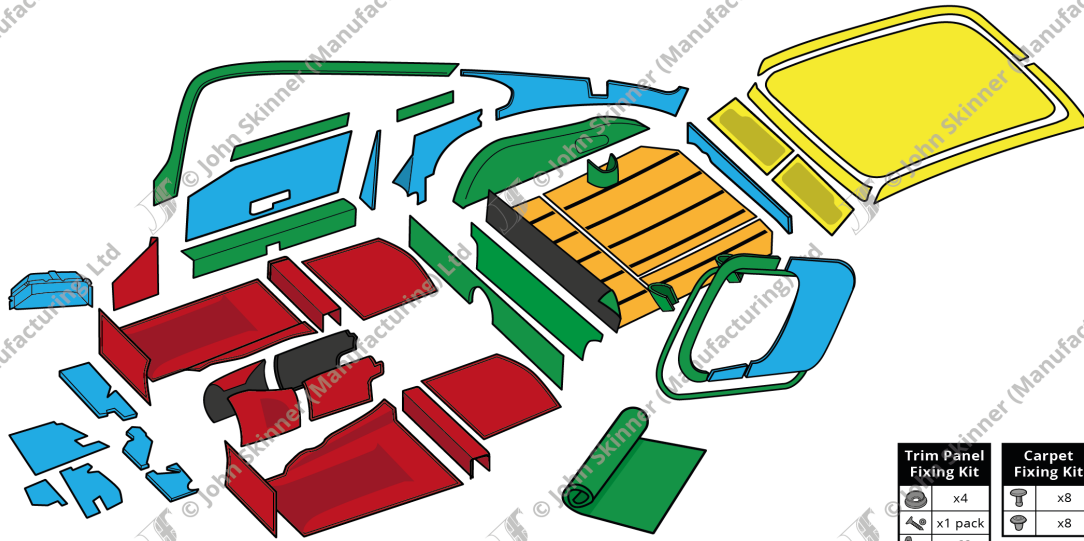

Complete Interior Kit - Main Cockpit & Rear Luggage Area Items

Trim Panel Fixing Kit		Carpet Fixing Kit	
	x4		x8
	x1 pack		x8
	x63		
	x12		
	x4		
	x4		

Complete Interior Kit - Seat & Console Items

KEY

- Trimmed Panels
- Re-Trim Kits
- Carpets & Flooring
- Seats & Console Area
- Rear Luggage Area
- Weather Equipment / Hardtop Area