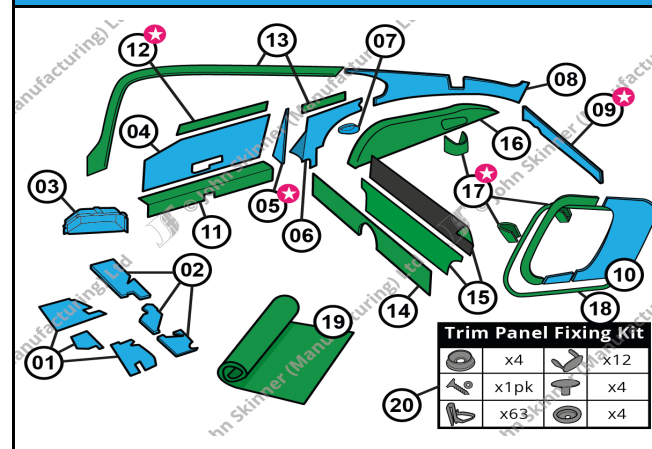

E-01	Main Dash Top Panel: Moulded	Kit (1)	Plastic	ET-251090	£134.93	
E-02	Door Pull Armrests: Moulded (Limited Colours)	Kit (2)	Moulded	ET-290340	£134.93	
	Door Pull Armrests: Moulded: Fully Trimmed	Kit (2)	Vinyl	ET-290350	£206.51	£224.06
		Kit (2)	Leather	ET-290352-G	£288.49	£313.02
E-03	Door Pull Armrests: Plastic & Chrome: Untrimmed	Kit (8)	Plastic & Chrome	ET-250340	£123.34	
	Door Pull Armrests: Plastic & Chrome: Fully Trimmed	Kit (2)	Vinyl	ET-250350	£165.21	£179.25
			Leather	ET-250352-G	£193.67	£210.13
E-04	Sunvisors: Moulded & Untrimmed	Kit (2)	Plastic	ET-310260	£117.03	
E-05	Sunvisors: Moulded & Trimmed	Kit (2)	Woolcloth / Plastic	ET-310270	£202.18	
E-08	Door Pull Inner Aperture Insert	Kit (2)	Moulded Plastic	ET-280360	£43.63	
E-09	Rear Hinge & Lock Panels: Moulded	Kit (3)	Plastic	ET-310476	£103.29	
GLS	Rear Door Hatch Top Panel: Moulded	Kit (1)	Plastic	ET-310497	£71.49	
GLP	Basic Upholstery Glue: Spray	500ml	Glue	162770	£13.48	
GLP	High Strength Contact Adhesive: Spreadable	1 ltr	Glue	162770-S	£29.40	
RAW	Extra Material	per	Vinyl	99948001	£21.10	
			Moquette	99953001	£53.70	
LTR	Extra Leather	1/2 Hide	Leather			Contact for Price

Please refer to Page 3 for illustrations of all Optional Extra Items

Prices correct at time of publication. John Skinner (Manufacturing) Ltd reserves the right to amend these prices at any time.

FHC

S1.5 (4.2ltr)

Trimmed Panels & Re-Trim Kits