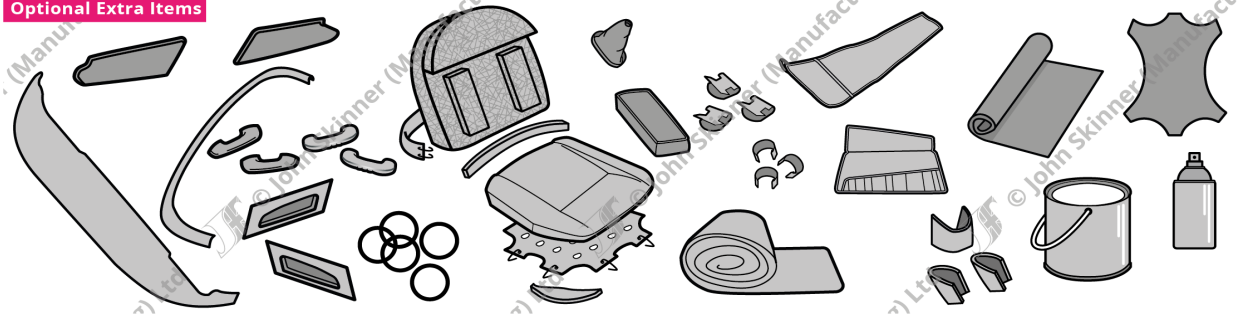

Optional Extra Items

E-Type FHC Series 1.5 (4.2ltr)

All items illustrated (left) are available for purchase as below:

- for Complete Interior Kit pricing, see Page 3
- for Optional Extra Items pricing, see Page 4
- for Individual Parts pricing, see Page 5 - Page 9

Please note, it is cheaper to buy a Complete Interior Kit than purchase all the items individually.

Years of Manufacture: 1967 - 1968

Chassis Number Range:

RHD: 1E 21,584 - 1E 21,959 / LHD: 1E 34,250 - 1E 35,815