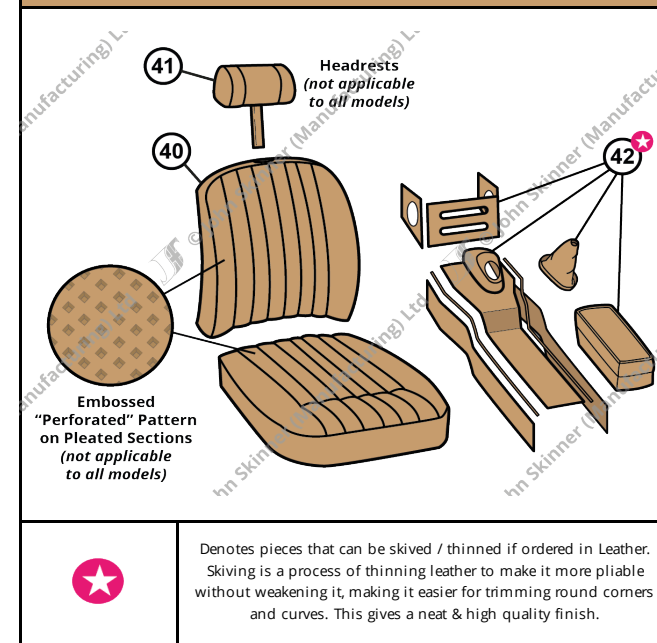

Optional Extra Items (for Seats & Console Area)

Ref.	Description	Units	Trim Material	Part No.	Price (£) (Orig Col)	Price (£) (Non Orig Col)
E-10	Gear Lever Gaitor	Kit (1)	Leather	ET-271040-G	£27.68	£30.03
E-11	Centre Console Lid	Kit (1)	Leather	ET-271024-G	£63.05	£68.41
E-12	Front Seat Cushion Diaphragms	Kit (2)	Rubber	ET-271511	£71.42	
E-13	Front Seat Cushion Padding Kit	Kit (2)	Moulded Foam	ET-271510	£142.86	
E-14	Front Seat Backrest Padding Kit	Kit (2)	Horsehair	ET-271520	£64.07	
E-15	Headrest Cover Padding Kit	Kit (2)	Moulded Foam	ET-291525	£74.12	
E-16	Front Seat Cushion Corners: Wood	Kit (2)	Plywood	ET-271515	£17.62	
E-17	Front Seat Backrest Tacking Strip Kit	Kit (2)	Plywood	ET-271516	£32.45	
E-18	Front Seat Backrest Lumber Straps	Kit (2)	Rubber	ET-271513	£28.44	
E-19	Front Seat Backrest Webbing Kit	Kit	Rubber	ET-271512	£81.44	
SCU	Front Seat Clips (Small "U" Style)	Single	Fixing Clip	011412	£0.65	
SCT	Front Seat Clips ("Tubular" Style)	Single	Fixing Clip	011418	£1.51	
WAD	Seat Wadding Upholstery Materials	Kit (10m)	Wadding	99955053	£40.56	
RAW	Extra Material by the Metre	per Metre	Vinyl	99948001	£21.10	
			Moquette	99953001	£53.70	
LTR	Extra Leather	1/2 Hide	Leather	Contact for Price		

Please refer to Page 3 for illustrations of all Optional Extra Items

Seats & Console Area

Prices correct at time of publication. John Skinner (Manufacturing) Ltd reserves the right to amend these prices at any time.