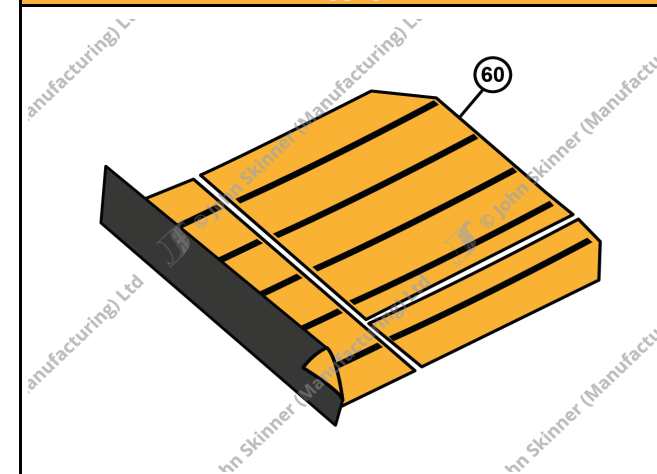

Rear Luggage Area

Ref.	Description	Units	Trim Material	Part No.	Price (£) (Orig Col)	Price (£) (Non Orig Col)
60	Rear Luggage Floor Re-Trim Kit <i>* Does not include chrome strips *</i>	Kit (4)	Vinyl	ET-331310	£58.19	£63.14
			Leather	ET-331312-G	£211.61	£229.60

Optional Extra Items (for Rear Luggage Area)

Ref.	Description	Units	Trim Material	Part No.	Price (£) (Orig Col)	Price (£) (Non Orig Col)
E-06	Jack Bag	Kit (1)	Hardura	ET-251350	£23.14	
E-07	Tool Storage Roll	Kit (1)	Hardura	ET-251340	£44.41	
GLS	Basic Upholstery Glue: Spray	500ml	Glue	162770	£13.48	
GLP	High Strength Contact Adhesive: Spreadable	1 ltr	Glue	162770-S	£29.40	
RAW	Extra Material by the Metre	per Metre	Vinyl	99948001	£21.10	
LTR	Extra Leather	1/2 Hide	Leather	Contact for Price		

Please refer to Page 3 for illustrations of all Optional Extra Items

Rear Luggage Area

Prices correct at time of publication. John Skinner (Manufacturing) Ltd reserves the right to amend these prices at any time.