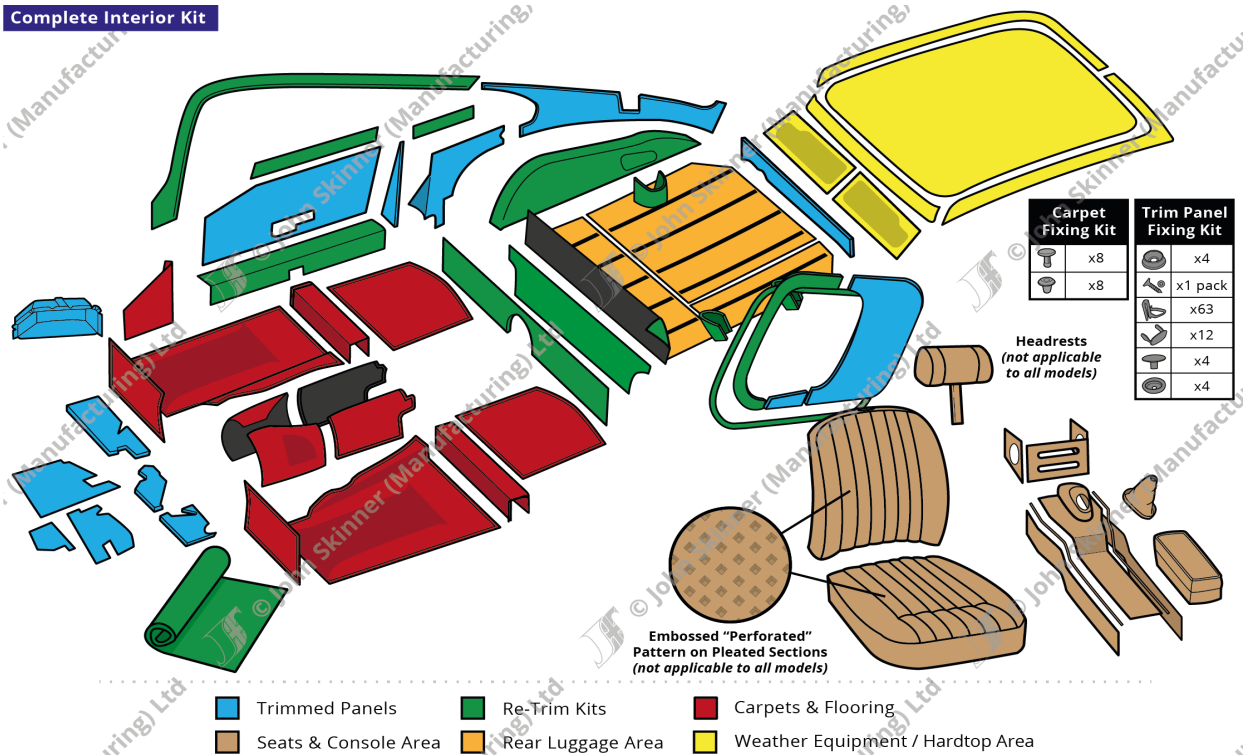

E-Type Catalogue - Parts & Prices

Complete Interior Kit