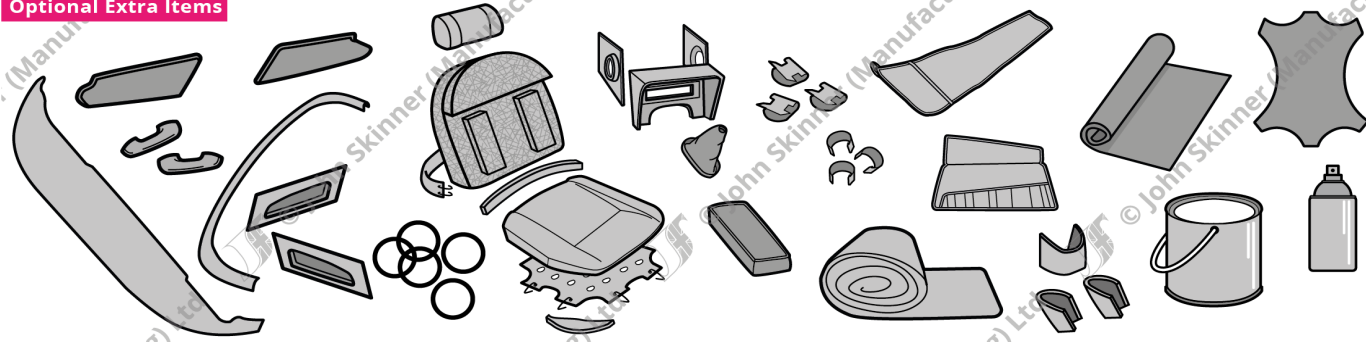

Optional Extra Items

E-Type FHC Series 2 (4.2ltr)

All items illustrated (left) are available for purchase as below:

- for Complete Interior Kit pricing, see Page 3
- for Optional Extra Items pricing, see Page 4
- for Individual Parts pricing, see Page 5 - Page 9

Please note, it is cheaper to buy a Complete Interior Kit than purchase all the items individually.

Years of Manufacture: 1968 - 1970

Chassis Number Range:

RHD: 1R 20,001 - 1R 21,071 / LHD: 1R 25,001 - 1R 28,786