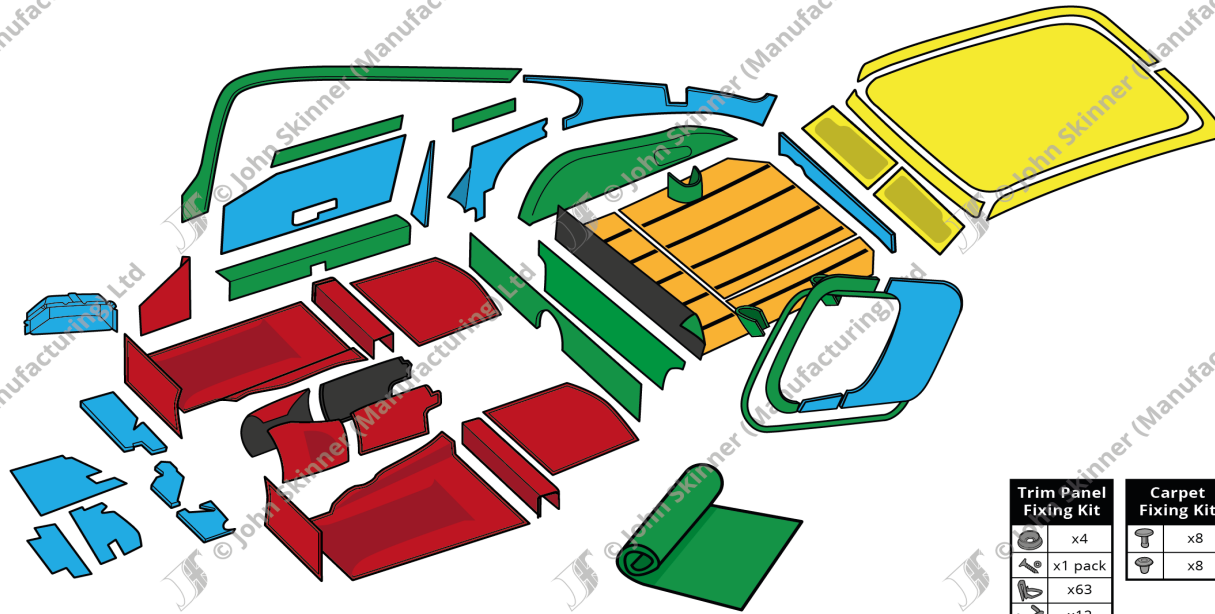

Complete Interior Kit - Main Cockpit & Rear Luggage Area Items

Trim Panel Fixing Kit		Carpet Fixing Kit	
	x4		x8
	x1 pack		x8
	x63		
	x12		
	x4		
	x4		

Complete Interior Kit - Seat & Console Items

Embossed "Perforated" Pattern on Pleated Sections

Prices correct at time of publication. John Skinner (Manufacturing) Ltd reserves the right to amend these prices at any time.

E-Type Catalogue

Trimmed Panels

Ref.	Description	Units	Trim Material	Part No.	Price (£) (Orig Col)	Price (£) (Non Orig Col)
01	UnderDash Panels: Hardura <i>(RHD & LHD - only LHD version pictured)</i>	Kit (2)	Hardura	ET-271410	£56.87	
02	UnderDash Panels: Millboard <i>(RHD & LHD options - only LHD option pictured)</i>	Kit (3)	Millboard	ET-281430	£53.70	
03	Glove Cubby Box	Kit (1)	Flocked Millboard	ET-291460	£61.57	
04	Door Panels: Main	Kit (2)	Vinyl	ET-350300	£149.30	£161.99
			Leather	ET-350302-G	£320.55	£347.79
05	Closing Rebate Panels	Kit (2)	Vinyl	ET-310430	£179.17	£194.40
			Leather	ET-310432-G	£290.97	£315.70
06	Quarter B Post Panels - "Type 2"	Kit (2)	Vinyl	ET-320420	£198.56	£215.44
	Leather		ET-320422-G	£426.31	£462.54	
	Vinyl		ET-330420	£198.56	£215.44	
07	Quarter B Post Panel Pocket (always Beige)	Kit (2)	Leather	ET-330422-G	£426.31	£462.54
			Woolcloth /	ET-310426	£77.09	
08	Rear Side Casing Panels - "Type 2"	Kit (2)	Vinyl	ET-320450	£198.56	£215.44
			Leather	ET-320452-G	£426.31	£462.54
09	Rear Lower Cover Panel	Kit (1)	Vinyl	ET-310460	£65.82	£71.41
			Leather	ET-310462-G	£106.89	£182.14
10	Rear Door Hatch Panel <i>(includes loose material for re-trimming the top panel)</i>	Kit (3)	Vinyl	ET-310490	£116.71	£126.63
			Leather	ET-310492-G	£250.58	£271.88