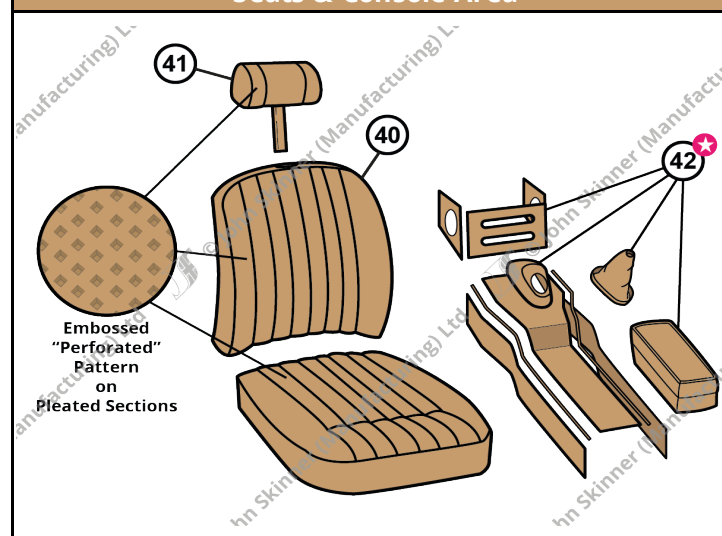

Please refer to Page 3 for illustrations of all Optional Extra Items

Prices correct at time of publication. John Skinner (Manufacturing) Ltd reserves the right to amend these prices at any time.

FHC

S2 (4.2ltr)

Seats & Console Area

Denotes pieces that can be skived / thinned if ordered in Leather. Skiving is a process of thinning leather to make it more pliable without weakening it, making it easier for trimming round corners and curves. This gives a neat & high quality finish.