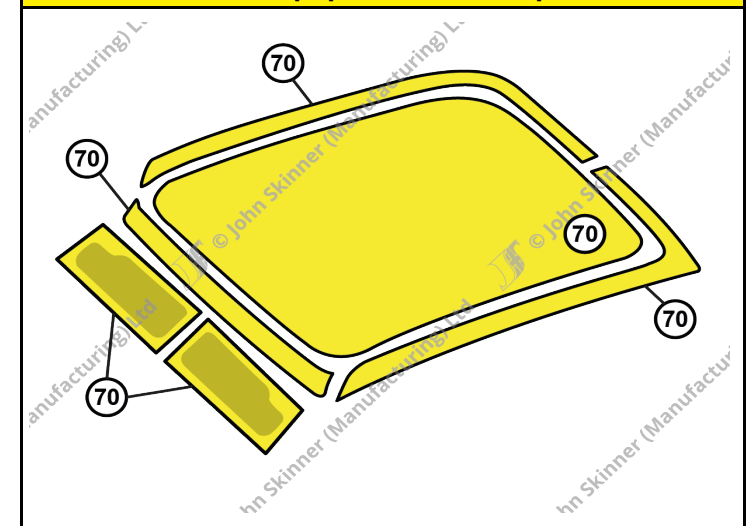

E-Type Catalogue

**FHC
S2 (4.2ltr)**

Weather Equipment / Hardtop Area

Ref.	Description	Units	Trim Material	Part No.	Price (£) (Orig Col)	Price (£) (Non Orig Col)
70	Headliner Roof Lining Kit (Includes loose material to Re-Trim Sunvisors)	Kit (6)	Wool Cloth *	ET-310250	£203.21	
	Headliner Roof Lining Kit - with Webasto Sunroof (Includes loose material to Re-Trim Sunvisors)	Kit (7)	Wool Cloth *	ET-310251	£237.41	

* Note that the main section of the Wool Cloth roof lining is supplied on Pre-Bonded foam. This makes the process of fitting to the car much easier. All other sections of the kit are supplied on un-foamed Wool Cloth material as original.

Optional Extra Items (for Weather Equipment / Hardtop Area)

Ref.	Description	Units	Trim Material	Part No.	Price (£) (Orig Col)	Price (£) (Non Orig Col)
E-03	Sunvisors: Moulded & UnTrimmed	Kit (2)	Plastic	ET-310260	£117.03	
	Sunvisors: Moulded & Trimmed	Kit (2)	Wooldcloth / Plastic	ET-310270	£202.18	
GLS	Basic Upholstery Glue: Spray	500ml	Glue	162770	£13.48	
GLP	High Strength Contact Adhesive: Spreadable	1 ltr	Glue	162770-S	£29.40	
RAW	Extra Material by the Metre	per Metre	Wool Cloth (No Foam)	99955001	£29.47	
			Wool Cloth (Pre-Bonded Foam)	99955020	£36.59	

Please refer to Page 3 for illustrations of all Optional Extra Items

Weather Equipment / Hardtop Area

Prices correct at time of publication. John Skinner (Manufacturing) Ltd reserves the right to amend these prices at any time.