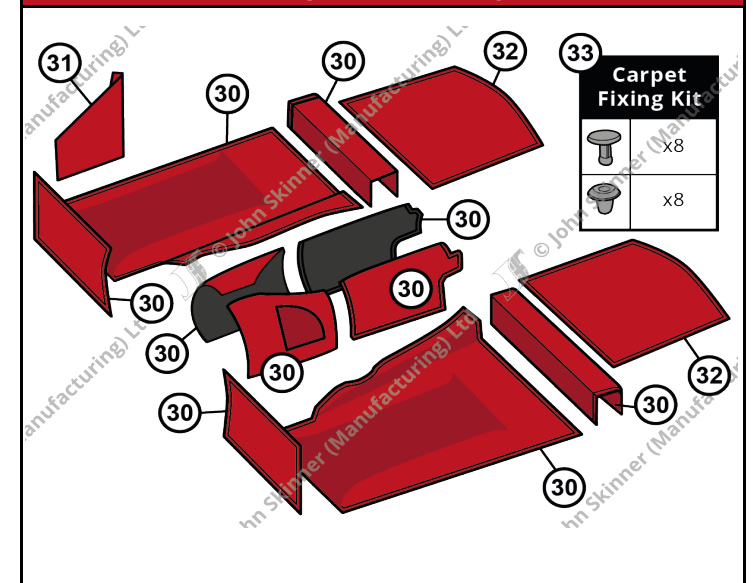

**FHC
S2 (4.2ltr)**

Carpets & Flooring

Ref.	Description	Units	Trim Material	Part No.	Price (£) (Orig Col)	Price (£) (Non Orig Col)
30	Carpet Set	Kit (11)	Wool	ET-261110	£235.52	£255.54
			Wilton *	ET-261130	Contact for Price	
			Felt-Backed	Contact for Price		
N/A	Underfelt Soundproofing Kit	Kit (12)	Felt	ET-261170	£58.57	
			Dyno-Mat	ET-261171	Contact for Price	
31	A Post Footwell Panels	Kit (2)	Hardura	ET-271200	£51.76	£56.16
			Wool	ET-271202	£119.15	£129.28
32	Underseat Panels	Kit (2)	Hardura	ET-261210	£51.76	£56.16
			Wool	ET-261212	£119.15	£129.28
33	Carpet Fixing Kit	Car Set	Fixing Clips	ET-251490	£13.92	

*Note this is the official Wilton dense-pile carpet material as used in Rolls Royce and Bentley models. This should not be confused with our Wool (Woven Wool) which is often incorrectly referred to "Wilton" by other suppliers on the market. Please request samples for ultimate validation of these materials.

Optional Extra Items (for Carpets & Flooring)

Ref.	Description	Units	Trim Material	Part No.	Price (£) (Orig Col)	Price (£) (Non Orig Col)
GLS	Basic Upholstery Glue: Spray	500ml	Glue	162770	£13.48	
GLP	High Strength Contact Adhesive: Spreadable	1 ltr	Glue	162770-S	£29.40	
RAW	Extra Material by the Metre	per Metre	Hardura	99952001	£29.78	
			Wool	99950001	£39.91	
			Wilton	Contact for Price		
			Felt-Backed	Contact for Price		

Please refer to Page 3 for illustrations of all Optional Extra Items

Carpets & Flooring

Prices correct at time of publication. John Skinner (Manufacturing) Ltd reserves the right to amend these prices at any time.