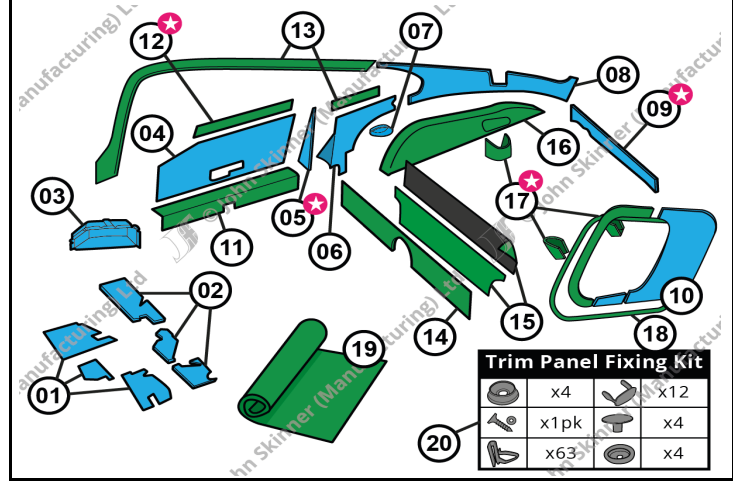

Optional Extra Items

E-01	Main Dash Top Panel: Moulded	Kit (1)	Plastic	ET-251090	£134.93	
E-02	Door Pull Armrests: Moulded (Limited Colours)	Kit (2)	Moulded	ET-290340	£134.93	
	Door Pull Armrests: Moulded: Fully Trimmed	Kit (2)	Vinyl	ET-290350	£206.51	£224.06
		Kit (2)	Leather	ET-290352-G	£288.49	£313.02
E-03	Sunvisors: Moulded & UnTrimmed	Kit (2)	Plastic	ET-310260	£117.03	
	Sunvisors: Moulded & Trimmed	Kit (2)	Woolcloth / Plastic	ET-310270	£202.18	
E-04	Door Pull Inner Aperture Insert	Kit (2)	Moulded Plastic	ET-280360	£43.63	
E-07	Rear Hinge & Lock Panels: Moulded	Kit (3)	Plastic	ET-310476	£103.29	
E-08	Rear Door Hatch Top Panel: Moulded	Kit (1)	Plastic	ET-310497	£71.49	
GLP	Basic Upholstery Glue: Spray	500ml	Glue	162770	£13.48	
RAW	High Strength Contact Adhesive: Spreadable	1 ltr	Glue	162770-S	£29.40	
RAW	Extra Material	per	Vinyl	99948001	£21.10	
			Moquette	99953001	£53.70	
LTR	Extra Leather	1/2 Hide	Leather		Contact for Price	

Please refer to Page 3 for illustrations of all Optional Extra Items

Prices correct at time of publication. John Skinner (Manufacturing) Ltd reserves the right to amend these prices at any time.

FHC

S2 (4.2ltr)

Trimmed Panels & Re-Trim Kits