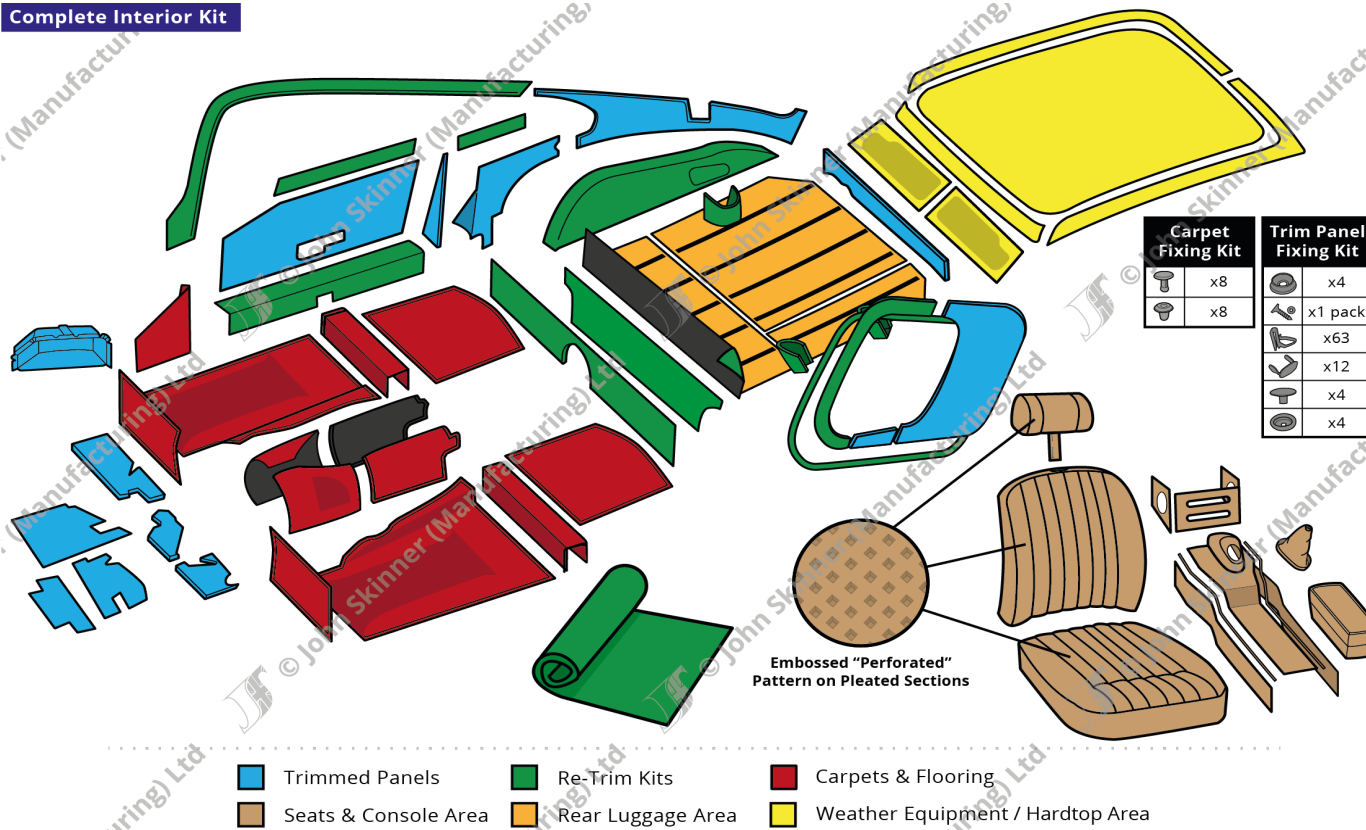

E-Type Catalogue - Parts & Prices

Complete Interior Kit