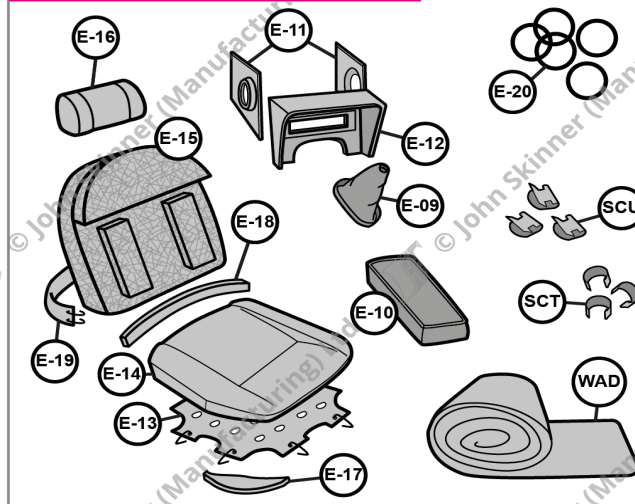

Optional Extras: Seats & Console Area