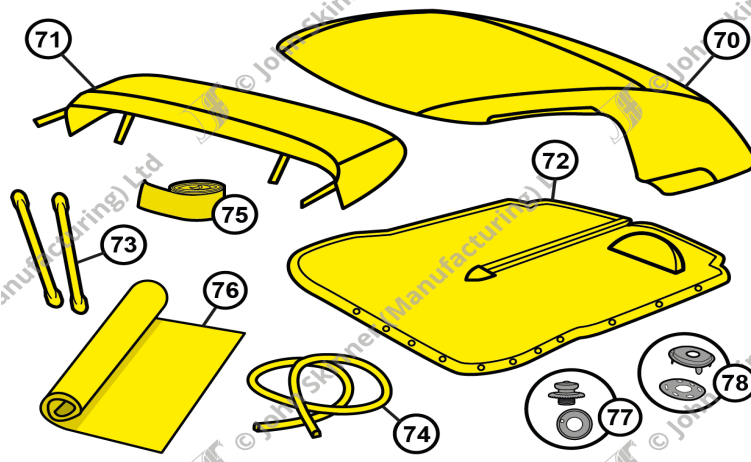

Optional Extras: Weather Equipment & Hardtop Area

Optional Extras: Miscellaneous

Price List for Optional Extra Items*				
Ref.	Description	Units	Part No.	Price (£)
E-01	Windscreen Pillar Frames: Moulded Plastic	Kit (2)	ET-290410	£77.24
E-02	Main Dash Top Panel: Moulded	Kit (1)	ET-251090	£134.93
E-03	Door Pull Armrests: Moulded (Limited Colours)	Kit (2)	ET-290340	£134.93
	Door Pull Armrests: Moulded & Fully Trimmed: Vinyl	Kit (2)	ET-290350	£206.51
E-04	Door Pull Armrests: Moulded & Fully Trimmed: Leather	Kit (2)	ET-290352-G	£288.49
	Door Pull Armrests: Plastic & Chrome: Untrimmed	Kit (8)	ET-250340	£123.34
	Door Pull Armrests: Plastic & Chrome: Fully Trimmed:	Kit (2)	ET-250350	£165.21
	Door Pull Armrests: Plastic & Chrome: Fully Trimmed:	Kit (2)	ET-250352-G	£193.67
E-05	Sunvisors	Kit (2)	ET-250270	£98.48
E-06	Door Panel Inner Aperture: Moulded Plastic	Kit (2)	ET-280360	£43.63
E-07	Jack Bag	Kit (1)	ET-251350	£23.14
E-08	Tool Storage Roll	Kit (1)	ET-251340	£44.41
E-09	Gear Lever Gaitor	Kit (1)	ET-251040-G	£27.68
E-10	Centre Console Lid	Kit (1)	ET-271024-G	£63.05
E-11	Front Seat Cushion Diaphragms	Kit (2)	ET-271511	£71.42
E-12	Front Seat Cushion Padding Kit	Kit (2)	ET-271510	£142.86
E-13	Front Seat Backrest Padding Kit	Kit (2)	ET-271520	£64.07
E-14	Headrest Cover Padding Kit	Kit (2)	ET-291525	£74.12
E-15	Front Seat Cushion Corners: Wood	Kit (2)	ET-271515	£17.62
E-16	Front Seat Backrest Tacking Strip Kit	Kit (2)	ET-271516	£32.45
E-17	Front Seat Backrest Lumber Straps	Kit (2)	ET-271513	£28.44
E-18	Front Seat Backrest Webbing Kit	Kit	ET-301512	£81.44
SCU	Front Seat Clips (Small "U" Style)	Single	011412	£0.65
SCT	Front Seat Clips ("Tubular" Style)	Single	011418	£1.51
WAD	Seat Wadding Upholstery Materials	Kit (10m)	99955053	£40.56
70	Convertible Soft Top Hood: PVC	Kit (1)	ET-250250	£271.96
	Convertible Soft Top Hood: Mohair	Kit (1)	ET-250260	£446.67
71	Soft Top Hood Frame Cover: PVC	Kit (1)	ET-250270	£98.48
	Soft Top Hood Frame Cover: Mohair	Kit (1)	ET-250280	£224.34
	Soft Top Hood Frame Cover: Leather	Kit (1)	ET-250290-G	£303.50
72	Tonneau Cover: PVC	Kit (1)	ET-250220	£271.10
	Tonneau Cover: Mohair	Kit (1)	ET-250230	£369.63
73	Soft Top Hood Hold Down Retaining Straps: Leather	Kit (2)	ET-250212-G	£79.58
74	Soft Top Hood Rear Tacking Strip: Plastic	Kit (1)	ET-250210	£37.22
75	Soft Top Hood Webbing	Car Set	ET-250211	£20.19
76	Extra Material: PVC Hoarding	per 99954001		£22.75
	Extra Material: Mohair Hoarding	per 99954030		£50.91
77	Tenax Fasteners	Single	011405	£2.70
78	Lift-The-Dot Fasteners	Single	011414-15	£2.31
GLS	Basic Upholstery Glue: Spray	500ml	162770	£13.48
GLP	High Strength Contact Adhesive: Spreadable	1 ltr	162770-S	£29.40
RAW	Extra Material: Vinyl	per Metre	99948001	£21.10
	Extra Material: Moquette	per Metre	99953001	£53.70
LTR	Extra Leather	1/2 Hide		Contact for Price