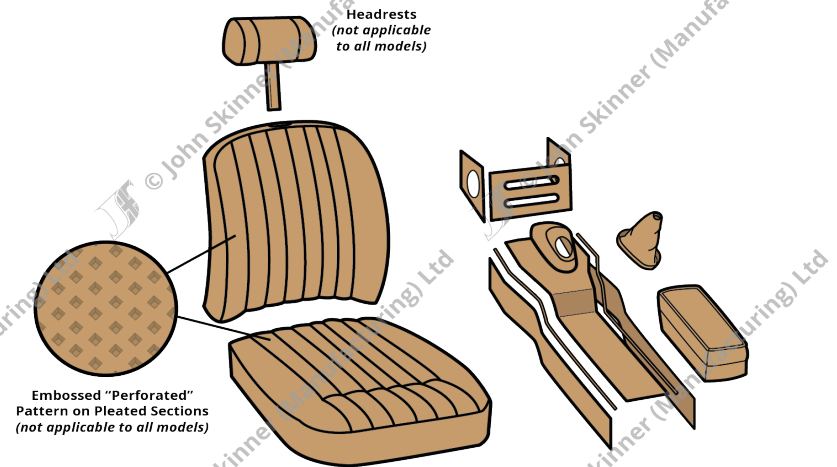

Complete Interior Kit - Seat & Console Items

KEY

- Trimmed Panels
- Re-Trim Kits
- Carpets & Flooring
- Seats & Console Area
- Boot / Trunk Area
- Weather Equipment / Hardtop Area

Price List for Complete Interior Kit

Description	Trim Material	Part No. (Orig. Col)	Price (£) (Orig Col)	Part No. (Non. Orig. Col)	Price (£) (Non Orig Col)
Complete Interior Kit (includes all items as illustrated above)	As Original (Plain Non-Perf)	ET-280100	£2,049.69	ET-280101	£2,223.91
	As Original (Perf Embossed)	ET-280110	£2,205.27	ET-280111	£2,392.72
Additional Surcharge for Leather Parts (Non-Original) *	Leather	ET-270200	£1,341.68		
* "Additional Surcharge for Leather" is based on any parts originally made in Vinyl or Leathercloth being replaced with Leather. All other materials (Wool, Moquette, Hardura etc) remain the same. Contact us to discuss prices for a more custom specification & bespoke package if required.					

Optional Extra Items are available to purchase separately, see next page for more details & prices.

All items included in the Complete Trim Kit are also available to purchase individually. See Page 4 - Page 8 for prices.

All of the pricing options for "Leather" parts are for "Grained" Leather. For the "Smooth" Leather finish - please contact for accurate pricing, or use approximate 11% surcharge from the Grained Leather price for basic guide.

Prices correct at time of publication. John Skinner (Manufacturing) Ltd reserves the right to amend these prices at any time.