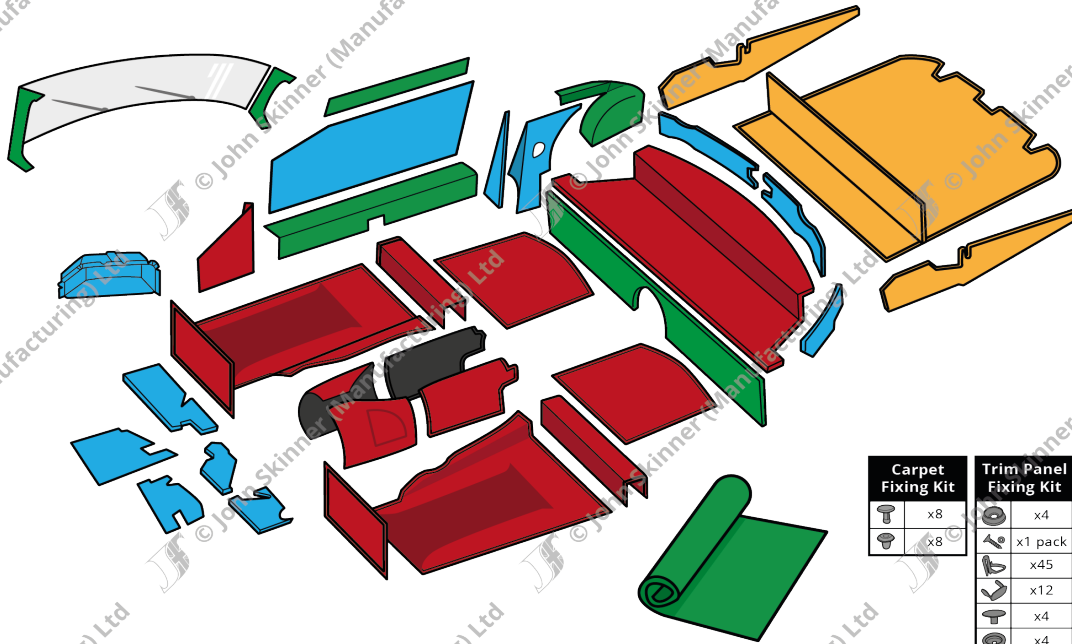

Complete Interior Kit - Main Cockpit & Boot / Trunk Items

Complete Interior Kit - Seat & Console Items

KEY

- Trimmed Panels
- Re-Trim Kits
- Carpets & Flooring
- Seats & Console Area
- Boot / Trunk Area
- Weather Equipment / Hardtop Area