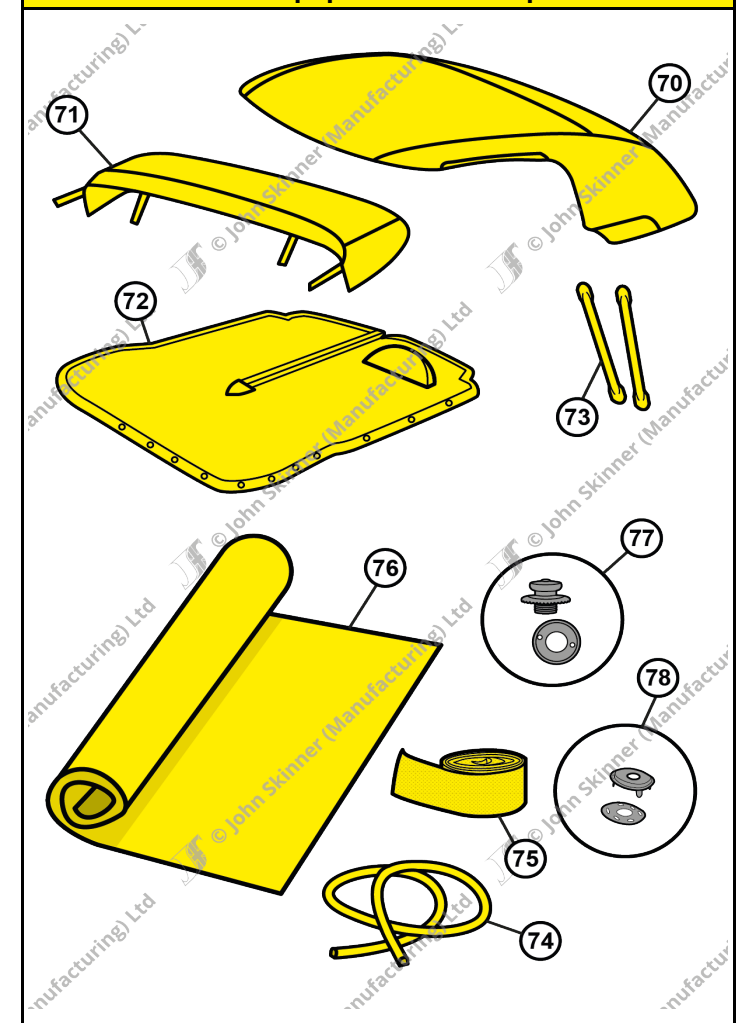

E-Type Catalogue

OTS
S1.5 (4.2ltr)

Weather Equipment / Hardtop Area

No.	Description	Units	Trim Material	Part No.	Price (£) (Black)	Price (£) (Non-Black)
70	Convertible Soft Top Hood	Kit (1)	PVC	ET-250250	£271.96	£301.33
			Mohair	ET-250260	£446.67	£494.91
71	Soft Top Hood Frame (Envelope) Cover <i>(Lap Seat Belts or Over-Shoulder Seat Belts)</i>	Kit (1)	PVC	ET-270270	£175.56	£194.52
			Mohair	ET-270280	£224.34	£248.57
			Leather	ET-270290-G	£303.50	£336.28
72	Tonneau Cover (Very Rare)	Kit (1)	PVC	ET-250220	£271.10	£300.38
			Mohair	ET-250230	£369.63	£406.59
73	Soft Top Hood Hold Down Retaining Straps	Kit (2)	Leather	ET-250212-G	£79.58	£88.17
74	Soft Top Hood Rear Tacking Strip	Kit (1)	Plastic	ET-250210	£37.22	
75	Soft Top Hood Webbing <i>(available in Black, Grey or Beige. Price listed is for all colours)</i>	Car Set	Webbing	ET-250211	£20.19	
76	Extra Material by the Metre	per Metre	PVC	99954001	£22.75	
			Mohair	99954030	£50.91	
77	Tenax Fasteners - Female, 2 piece <i>(includes Locking Washer)</i>	Single	Fixing Clip	011405	£2.70	
78	Lift-The-Dot Fasteners - Female, 2 piece	Single	Fixing Clip	011414-15	£2.31	

Weather Equipment / Hardtop Area

Prices correct at time of publication. John Skinner (Manufacturing) Ltd reserves the right to amend these prices at any time.