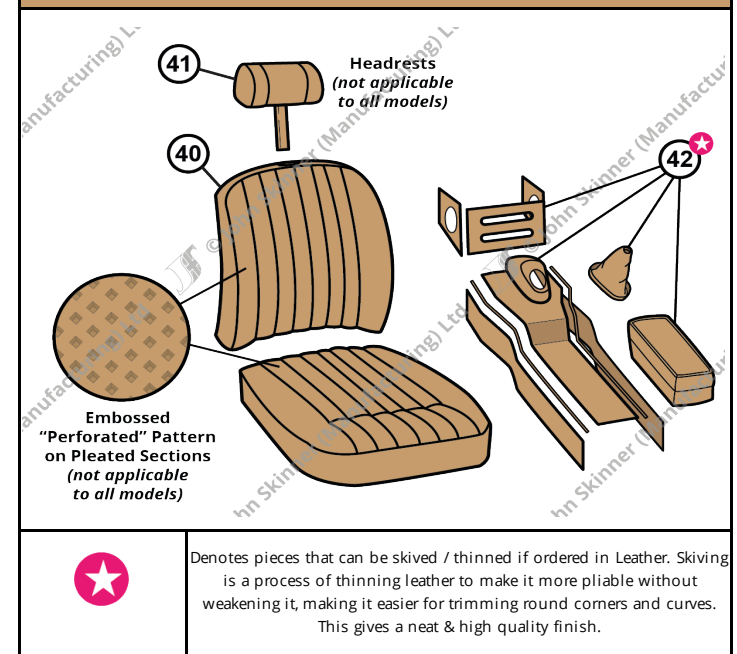

Optional Extra Items (for Seats & Console Area)

Ref.	Description	Units	Trim Material	Part No.	Price (£) (Orig Col)	Price (£) (Non Orig Col)
E-09	Gear Lever Gaitor	Kit (1)	Leather	ET-271040-G	£27.68	£30.03
E-10	Centre Console Lid	Kit (1)	Leather	ET-271024-G	£63.05	£68.41
E-11	Front Seat Cushion Diaphragms	Kit (2)	Rubber	ET-271511	£71.42	
E-12	Front Seat Cushion Padding Kit	Kit (2)	Moulded Foam	ET-271510	£142.86	
E-13	Front Seat Backrest Padding Kit	Kit (2)	Horsehair	ET-271520	£64.07	
E-14	Headrest Cover Padding Kit	Kit (2)	Moulded Foam	ET-291525	£74.12	
E-15	Front Seat Cushion Corners: Wood	Kit (2)	Plywood	ET-271515	£17.62	
E-16	Front Seat Backrest Tacking Strip Kit	Kit (2)	Plywood	ET-271516	£32.45	
E-17	Front Seat Backrest Lumber Straps	Kit (2)	Rubber	ET-271513	£28.44	
E-18	Front Seat Backrest Webbing Kit	Kit	Rubber	ET-271512	£81.44	
SCU	Front Seat Clips (Small "U" Style)	Single	Fixing Clip	011412	£0.65	
SCT	Front Seat Clips ("Tubular" Style)	Single	Fixing Clip	011418	£1.51	
WAD	Seat Wadding Upholstery Materials	Kit (10m)	Wadding	99955053	£40.56	
RAW	Extra Material by the Metre	per Metre	Vinyl	99948001	£21.10	
			Moquette	99953001	£53.70	
LTR	Extra Leather	1/2 Hide	Leather	Contact for Price		

Please refer to Page 3 for illustrations of all Optional Extra Items

Prices correct at time of publication. John Skinner (Manufacturing) Ltd reserves the right to amend these prices at any time.

Seats & Console Area