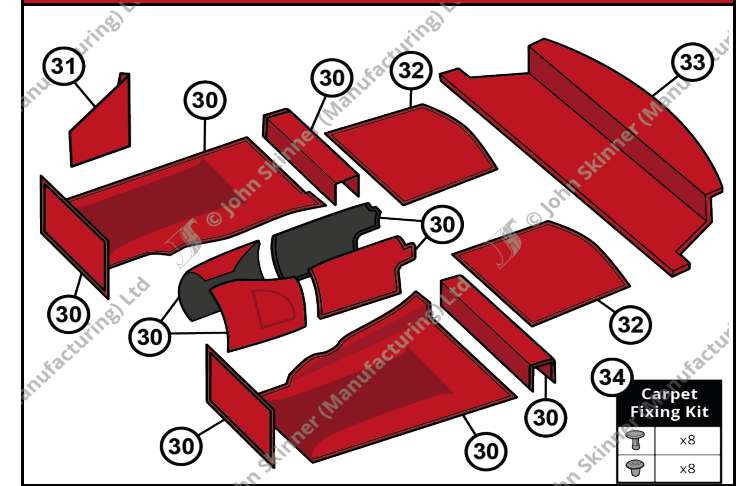

E-Type Catalogue

**OTS
S1.5 (4.2ltr)**

Carpets & Flooring

Ref.	Description	Units	Trim Material	Part No.	Price (£) (Orig Col)	Price (£) (Non Orig Col)
30	Carpet Set	Kit (11)	Wool	ET-261110	£235.52	£255.54
			Wilton *	ET-261130	Contact for Price	
			Felt-Backed	Contact for Price		
N/A	Underfelt Soundproofing Kit	Kit (8)	Felt	ET-261170	£58.57	
			Dyno-Mat	ET-261171	Contact for Price	
31	A Post Footwell Panels	Kit (2)	Hardura	ET-271200	£51.76	£56.16
			Wool	ET-271202	£119.15	£129.28
32	Underseat Panels	Kit (2)	Hardura	ET-261210	£51.76	£56.16
			Wool	ET-261212	£119.15	£129.28
33	Rear Bulkhead Panel	Kit (1)	Hardura	ET-261220	£79.27	£86.01
			Wool	ET-261222	£182.48	£197.99
34	Carpet Fixing Kit	Car Set	Fixing Clips	ET-251490	£13.92	

*Note this is the official Wilton dense-pile carpet material as used in Rolls Royce and Bentley models. This should not be confused with our Wool (Woven Wool) which is often incorrectly referred to "Wilton" by other suppliers on the market. Please request samples for ultimate validation of these materials.

Carpets & Flooring

Optional Extra Items (for Carpets & Flooring)

Ref.	Description	Units	Trim Material	Part No.	Price (£) (Orig Col)	Price (£) (Non Orig Col)
GLS	Basic Upholstery Glue: Spray	500ml	Glue	162770	£13.48	
GLP	High Strength Contact Adhesive: Spreadable	1 ltr	Glue	162770-S	£29.40	
RAW	Extra Material by the Metre	per Metre	Hardura	99952001	£29.78	
			Wool	99950001	£39.91	
			Wilton	Contact for Price		
			Felt-Backed	Contact for Price		

Please refer to Page 3 for illustrations of all Optional Extra Items

Prices correct at time of publication. John Skinner (Manufacturing) Ltd reserves the right to amend these prices at any time.