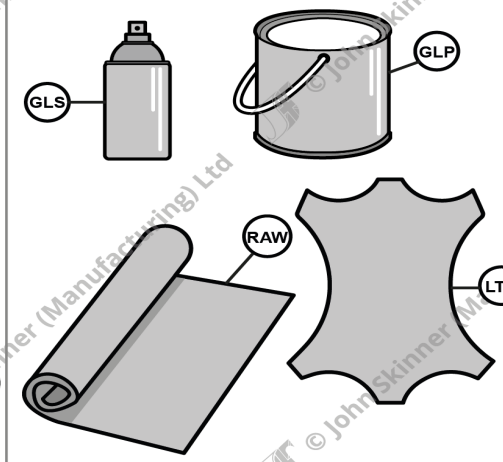

Optional Extras: Weather Equipment & Hardtop Area

Optional Extras: Miscellaneous

Price List for Optional Extra Items*				
Ref.	Description	Units	Part No.	Price (£)
E-01	Windscreen Pillar Frames: Moulded Plastic	Kit (2)	ET-290410	£77.24
E-02	Main Dash Top Panel: Moulded	Kit (1)	ET-251090	£134.93
E-03	Door Pull Armrests: Moulded (Limited Colours)	Kit (2)	ET-290340	£134.93
	Door Pull Armrests: Moulded & Fully Trimmed: Vinyl	Kit (2)	ET-290350	£206.51
E-04	Door Pull Armrests: Moulded & Fully Trimmed: Leather	Kit (2)	ET-290352-G	£288.49
	Door Pull Armrests: Plastic & Chrome: Untrimmed	Kit (8)	ET-250340	£123.34
	Door Pull Armrests: Plastic & Chrome: Fully Trimmed:	Kit (2)	ET-250350	£165.21
	Door Pull Armrests: Plastic & Chrome: Fully Trimmed:	Kit (2)	ET-250352-G	£193.67
E-05	Sunvisors	Kit (2)	ET-250270	£98.48
E-06	Door Panel Inner Aperture: Moulded Plastic	Kit (2)	ET-280360	£43.63
E-07	Jack Bag	Kit (1)	ET-251350	£23.14
E-08	Tool Storage Roll	Kit (1)	ET-251340	£44.41
E-09	Gear Lever Gaitor	Kit (1)	ET-251040-G	£27.68
E-10	Centre Console Lid	Kit (1)	ET-271024-G	£63.05
E-11	Front Seat Cushion Diaphragms	Kit (2)	ET-271511	£71.42
E-12	Front Seat Cushion Padding Kit	Kit (2)	ET-271510	£142.86
E-13	Front Seat Backrest Padding Kit	Kit (2)	ET-271520	£64.07
E-14	Headrest Cover Padding Kit	Kit (2)	ET-291525	£74.12
E-15	Front Seat Cushion Corners: Wood	Kit (2)	ET-271515	£17.62
E-16	Front Seat Backrest Tacking Strip Kit	Kit (2)	ET-271516	£32.45
E-17	Front Seat Backrest Lumber Straps	Kit (2)	ET-271513	£28.44
E-18	Front Seat Backrest Webbing Kit	Kit	ET-301512	£81.44
SCU	Front Seat Clips (Small "U" Style)	Single	011412	£0.65
SCT	Front Seat Clips ("Tubular" Style)	Single	011418	£1.51
WAD	Seat Wadding Upholstery Materials	Kit (10m)	99955053	£40.56
70	Convertible Soft Top Hood: PVC	Kit (1)	ET-250250	£271.96
	Convertible Soft Top Hood: Mohair	Kit (1)	ET-250260	£446.67
71	Soft Top Hood Frame Cover: PVC	Kit (1)	ET-250270	£98.48
	Soft Top Hood Frame Cover: Mohair	Kit (1)	ET-250280	£224.34
	Soft Top Hood Frame Cover: Leather	Kit (1)	ET-250290-G	£303.50
72	Tonneau Cover: PVC	Kit (1)	ET-250220	£271.10
	Tonneau Cover: Mohair	Kit (1)	ET-250230	£369.63
73	Soft Top Hood Hold Down Retaining Straps: Leather	Kit (2)	ET-250212-G	£79.58
74	Soft Top Hood Rear Tacking Strip: Plastic	Kit (1)	ET-250210	£37.22
75	Soft Top Hood Webbing	Car Set	ET-250211	£20.19
76	Extra Material: PVC Hoarding	per 99954001		£22.75
	Extra Material: Mohair Hoarding	per 99954030		£50.91
77	Tenax Fasteners	Single	011405	£2.70
78	Lift-The-Dot Fasteners	Single	011414-15	£2.31
GLS	Basic Upholstery Glue: Spray	500ml	162770	£13.48
GLP	High Strength Contact Adhesive: Spreadable	1 ltr	162770-S	£29.40
RAW	Extra Material: Vinyl	per Metre	99948001	£21.10
	Extra Material: Moquette	per Metre	99953001	£53.70
LTR	Extra Leather	1/2 Hide		Contact for Price