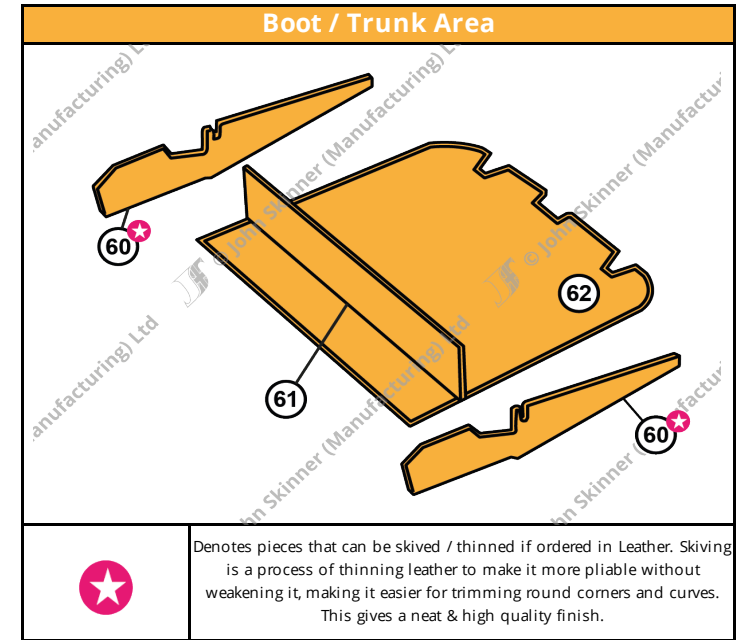

E-Type Catalogue

**OTS
S1.5 (4.2ltr)**

Boot / Trunk Area						
Ref.	Description	Units	Trim Material	Part No.	Price (£) (Orig Col)	Price (£) (Non Orig Col)
60	Boot / Trunk Side Panels *	Kit (2)	Vinyl	ET-251320	£63.03	£68.39
			Leather	ET-251324-G	£185.75	£201.54
			Wool	ET-251322	£180.96	£196.34
61	Boot / Trunk Back Panel *	Kit (1)	Hardura	ET-261330	£33.92	£36.80
			Wool	ET-261332	£78.08	£84.72
62	Boot / Trunk Mat *	Kit (1)	Hardura	ET-251310	£69.50	£75.41
			Wool	ET-251312	£159.99	£173.59

* All Boot Items were originally supplied in Biscuit, regardless of main interior trim colour.

Optional Extra Items (for Boot / Trunk Area)						
E-07	Jack Bag	Kit (1)	Hardura	ET-251350	£23.14	
E-08	Tool Storage Roll	Kit (1)	Hardura	ET-251340	£44.41	
GLS	Basic Upholstery Glue: Spray	500ml	Glue	162770	£13.48	
GLP	High Strength Contact Adhesive: Spreadable	1 ltr	Glue	162770-S	£29.40	
RAW	Extra Material by the Metre	per Metre	Vinyl	99948001	£21.10	
			Hardura	99952001	£29.78	
			Wool	99950001	£39.91	
LTR	Extra Leather	1/2 Hide	Leather	Contact for Price		

Please refer to Page 3 for illustrations of all Optional Extra Items

Prices correct at time of publication. John Skinner (Manufacturing) Ltd reserves the right to amend these prices at any time.