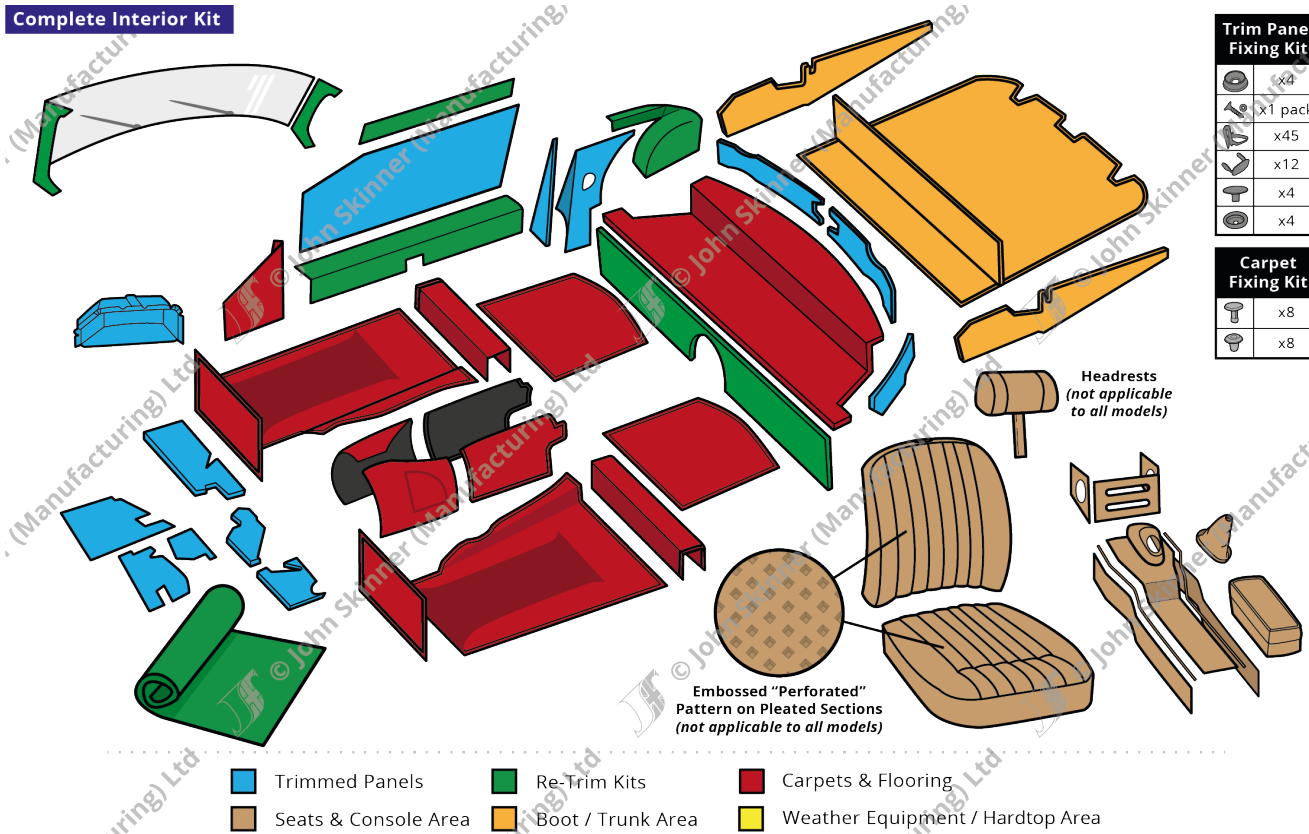

E-Type Catalogue - Parts & Prices

Complete Interior Kit