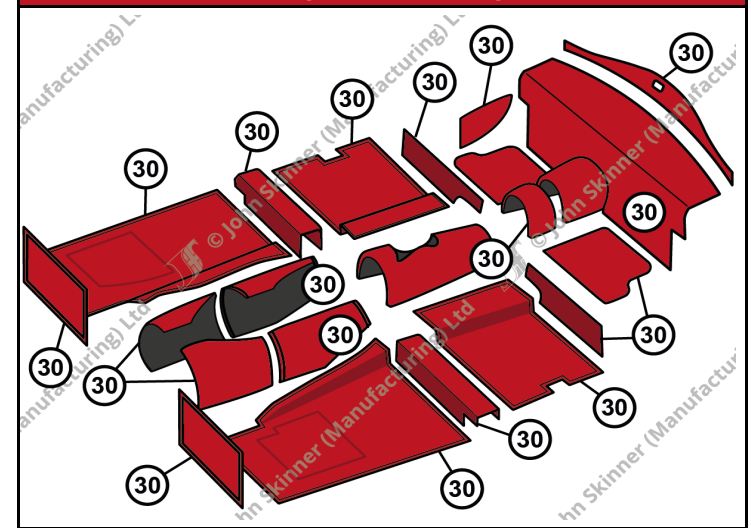

E-Type Catalogue

OTS
S3 (5.3ltr)

Carpets & Flooring

Ref.	Description	Units	Trim Material	Part No.	Price (£) (Orig Col)	Price (£) (Non Orig Col)
30	Carpet Set	Kit (23)	Wool	ET-301110	£400.67	£434.73
			Wilton *	ET-301130	Contact for Price	
			Felt-Backed	Contact for Price		
N/A	Underfelt Soundproofing Kit	Kit (22)	Felt	ET-301170	£120.78	
N/A			Dyno-Mat	ET-301171	Contact for Price	
N/A	Carpet Fixing Kit	Car Set	Fixing Clips	S3 Style Not Currently Available		

* Note this is the official Wilton dense-pile carpet material as used in Rolls Royce and Bentley models. This should not be confused with our Wool (Woven Wool) which is often incorrectly referred to "Wilton" by other suppliers on the market. Please request samples for ultimate validation of these materials.

Optional Extra Items (for Carpets & Flooring)

Ref.	Description	Units	Trim Material	Part No.	Price (£) (Orig Col)	Price (£) (Non Orig Col)
GLS	Basic Upholstery Glue: Spray	500ml	Glue	162770	£13.48	
GLP	High Strength Contact Adhesive: Spreadable	1 ltr	Glue	162770-S	£29.40	
RAW	Extra Material by the Metre	per Metre	Hardura	99952001	£29.78	
			Wool	99950001	£39.91	
			Wilton	Contact for Price		
			Felt-Backed	Contact for Price		

Please refer to Page 3 for illustrations of all Optional Extra Items

Carpets & Flooring

Prices correct at time of publication. John Skinner (Manufacturing) Ltd reserves the right to amend these prices at any time.