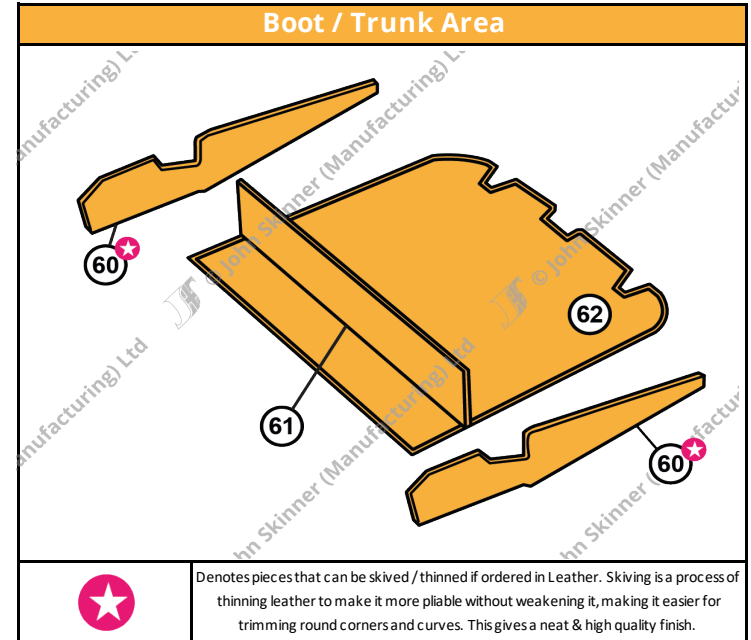

E-Type Catalogue

OTS
S3 (5.3ltr)

Boot / Trunk Area

Ref.	Description	Units	Trim Material	Part No.	Price (£) (Orig Col)	Price (£) (Non Orig Col)
60	Boot / Trunk Side Panels *	Kit (2)	Vinyl	ET-301320	£63.03	£68.39
			Leather	ET-301324-G	£185.75	£201.54
			Wool	ET-301322	£180.96	£196.34
61	Boot / Trunk Back Panel *	Kit (1)	Hardura	ET-261330	£33.92	£36.80
			Wool	ET-261332	£78.08	£84.72
62	Boot / Trunk Mat *	Kit (1)	Hardura	ET-251310	£69.50	£75.41
			Wool	ET-251312	£159.99	£173.59

* All Boot Items were originally supplied in Biscuit, regardless of main interior trim colour.

Optional Extra Items (for Boot / Trunk Area)

Ref.	Description	Units	Trim Material	Part No.	Price (£) (Orig Col)	Price (£) (Non Orig Col)
E-10	Jack Bag	Kit (1)	Hardura	ET-251350	£23.14	
E-11	Tool Storage Roll	Kit (1)	Hardura	ET-301340	£44.41	
GLS	Basic Upholstery Glue: Spray	500ml	Glue	162770	£13.48	
GLP	High Strength Contact Adhesive: Spreadable	1 ltr	Glue	162770-S	£29.40	
RAW	Extra Material by the Metre	per Metre	Vinyl	99948001	£21.10	
			Hardura	99952001	£29.78	
			Wool	99950001	£39.91	
LTR	Extra Leather	1/2 Hide	Contact for Price			

Please refer to Page 3 for illustrations of all Optional Extra Items

Boot / Trunk Area

Denotes pieces that can be skived / thinned if ordered in Leather. Skiving is a process of thinning leather to make it more pliable without weakening it, making it easier for trimming round corners and curves. This gives a neat & high quality finish.

Prices correct at time of publication. John Skinner (Manufacturing) Ltd reserves the right to amend these prices at any time.