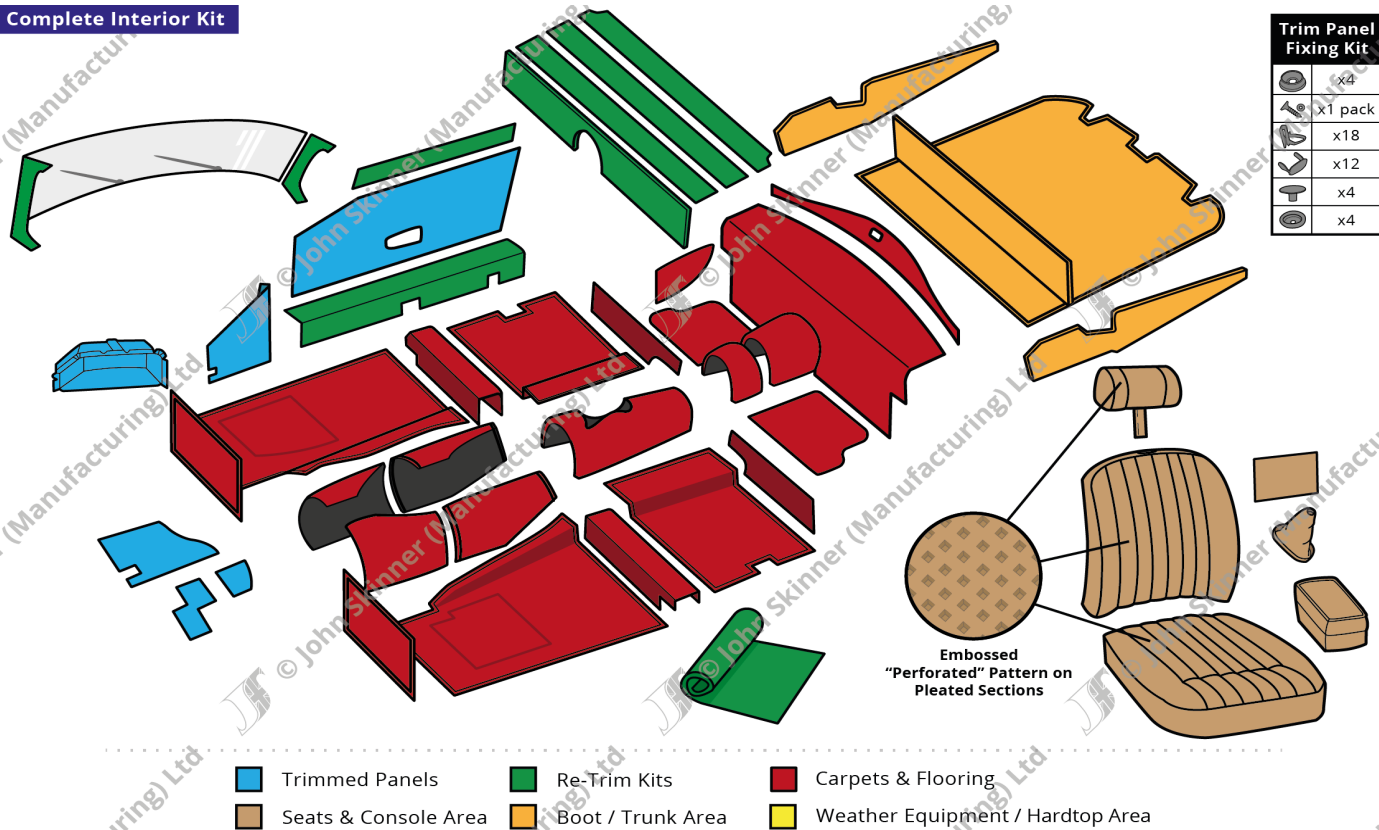

E-Type Catalogue - Parts & Prices

Complete Interior Kit

- Trimmed Panels
- Re-Trim Kits
- Carpets & Flooring
- Seats & Console Area
- Boot / Trunk Area
- Weather Equipment / Hardtop Area