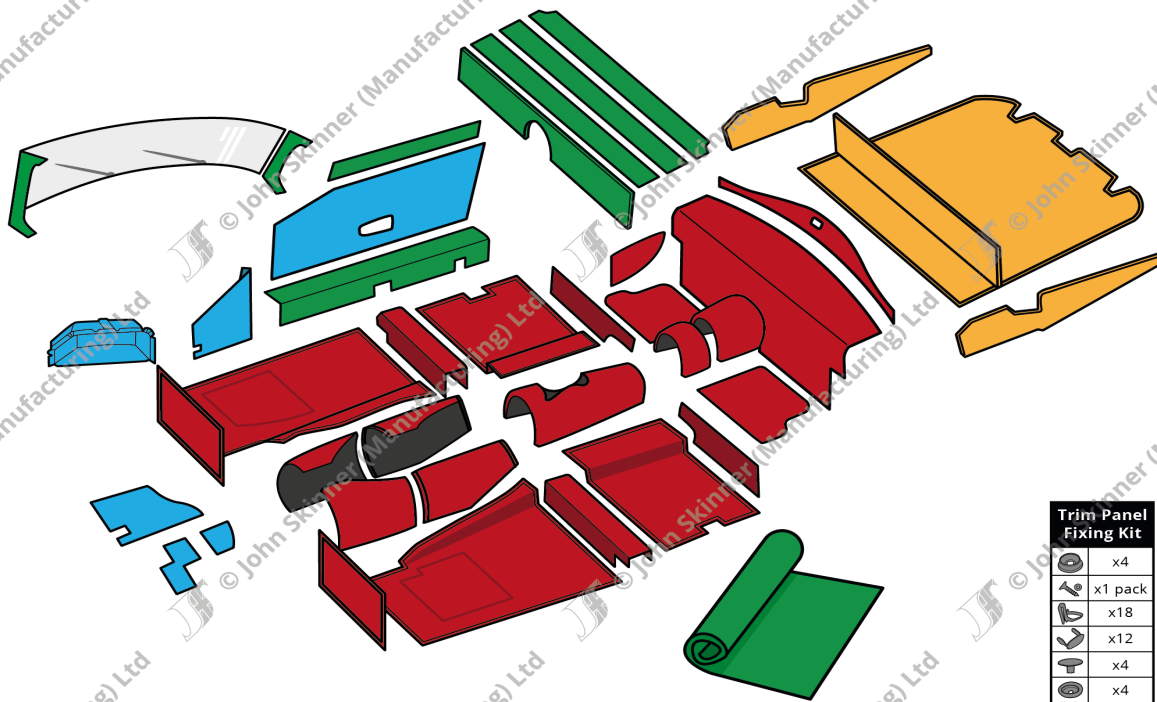

### Complete Interior Kit - Main Cockpit & Boot / Trunk Items

Trim Panel Fixing Kit	
	x4
	x1 pack
	x18
	x12
	x4
	x4