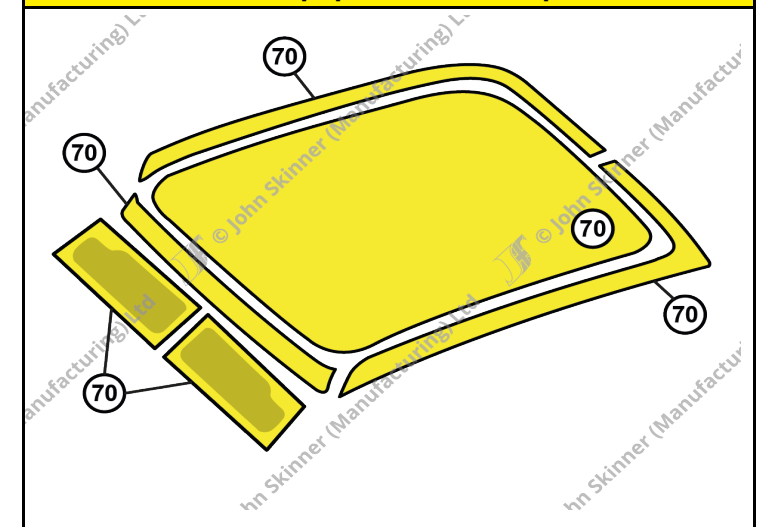

E-Type Catalogue

Two-plus-Two S1 (4.2ltr)

Weather Equipment / Hardtop Area

Ref.	Description	Units	Trim Material	Part No.	Price (£) (Orig Col)	Price (£) (Non Orig Col)
70	Headliner Roof Lining Kit (Includes loose material to Re-Trim Sunvisors)	Kit (6)	Wool Cloth *	ET-310250	£203.21	
	Headliner Roof Lining Kit - with Webasto Sunroof (Includes loose material to Re-Trim Sunvisors)	Kit (7)	Wool Cloth *	ET-310251	£237.41	

* Note that the main section of the Wool Cloth roof lining is supplied on Pre-Bonded foam. This makes the process of fitting to the car much easier. All other sections of the kit are supplied on un-foamed Wool Cloth material as original.

Optional Extra Items (for Weather Equipment / Hardtop Area)

Ref.	Description	Units	Trim Material	Part No.	Price (£) (Orig Col)	Price (£) (Non Orig Col)
E-05	Sunvisors: Moulded & UnTrimmed	Kit (2)	Plastic	ET-310260	£117.03	
	Sunvisors: Moulded & Trimmed	Kit (2)	Woolcloth / Plastic	ET-310270	£202.18	
GLS	Basic Upholstery Glue: Spray	500ml	Glue	162770	£13.48	
GLP	High Strength Contact Adhesive: Spreadable	1 ltr	Glue	162770-S	£29.40	
RAW	Extra Material by the Metre	per Metre	Wool Cloth (No Foam)	99955001	£29.47	
			Wool Cloth (Pre-Bonded Foam)	99955020	£36.59	

Please refer to Page 3 for illustrations of all Optional Extra Items

Weather Equipment / Hardtop Area

Prices correct at time of publication. John Skinner (Manufacturing) Ltd reserves the right to amend these prices at any time.