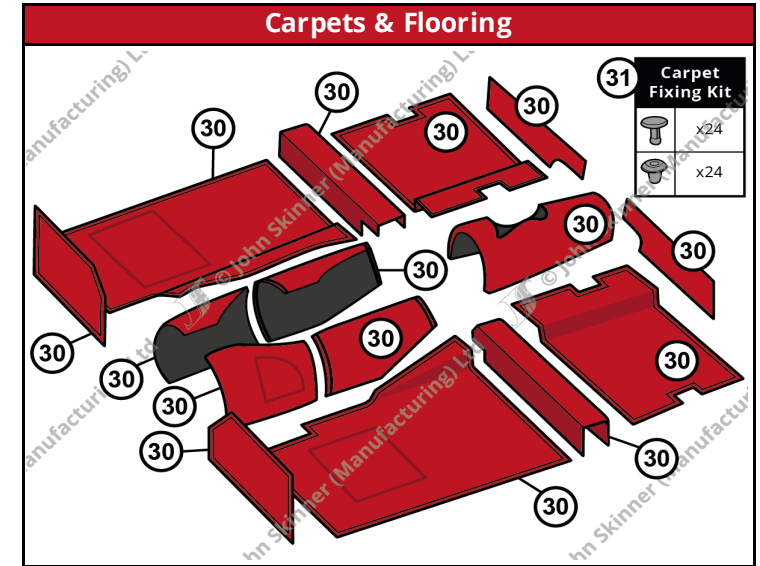

E-Type Catalogue

Two-plus-Two S1 (4.2ltr)

Carpets & Flooring

Ref.	Description	Units	Trim Material	Part No.	Price (£) (Orig Col)	Price (£) (Non Orig Col)
30	Carpet Set	Kit (15)	Wool	ET-361110	£333.79	£362.16
			Wilton *	ET-361130	Contact for Price	
			Felt-Backed	Contact for Price		
N/A	Underfelt Soundproofing Kit	Kit (15)	Felt	ET-361170	£107.36	
N/A			Dyno-Mat	ET-361171	Contact for Price	
N/A	Carpet Fixing Kit	Car Set	Fixing Clips	ET-361490	£45.97	

* Note this is the official Wilton dense-pile carpet material as used in Rolls Royce and Bentley models. This should not be confused with our Wool (Woven Wool) which is often incorrectly referred to "Wilton" by other suppliers on the market. Please request samples for ultimate validation of these materials.

Optional Extra Items (for Carpets & Flooring)

Ref.	Description	Units	Trim Material	Part No.	Price (£) (Orig Col)	Price (£) (Non Orig Col)
GLS	Basic Upholstery Glue: Spray	500ml	Glue	162770	£13.48	
GLP	High Strength Contact Adhesive: Spreadable	1 ltr	Glue	162770-S	£29.40	
RAW	Extra Material by the Metre	per Metre	Hardura	99952001	£29.78	
			Wool	99950001	£39.91	
			Wilton	Contact for Price		
			Felt-Backed	Contact for Price		

Please refer to Page 3 for illustrations of all Optional Extra Items

Carpets & Flooring

Prices correct at time of publication. John Skinner (Manufacturing) Ltd reserves the right to amend these prices at any time.