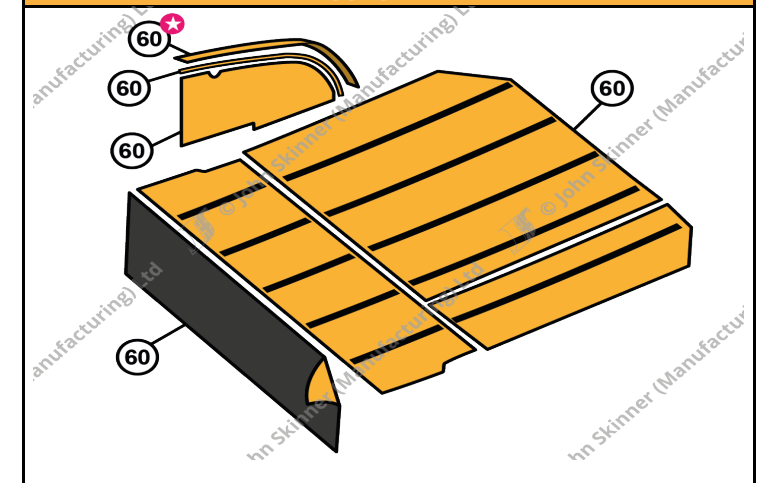

E-Type Catalogue

Two-plus-Two S1 (4.2ltr)

Rear Luggage Floor Area

Ref.	Description	Units	Trim Material	Part No.	Price (£) (Orig Col)	Price (£) (Non Orig Col)
60	Rear Luggage Floor Re-Trim Kit * Does not include chrome strips *	Kit (11)	Vinyl	ET-361310	£82.35	£89.35
			Leather	ET-361312-G	£242.69	£263.31

Optional Extra Items (for Rear Luggage Area)

Ref.	Description	Units	Trim Material	Part No.	Price (£) (Orig Col)	Price (£) (Non Orig Col)
E-06	Jack Bag	Kit (1)	Hardura	ET-251350	£23.14	
E-07	Tool Storage Roll	Kit (1)	Hardura	ET-251340	£44.41	
GLS	Basic Upholstery Glue: Spray	500ml	Glue	162770	£13.48	
GLP	High Strength Contact Adhesive: Spreadable	1 ltr	Glue	162770-S	£29.40	
RAW	Extra Material by the Metre	per Metre	Vinyl	99948001	£21.10	
LTR	Extra Leather	1/2 Hide	Leather	Contact for Price		

Please refer to Page 3 for illustrations of all Optional Extra Items

Rear Luggage Floor Area

Denotes pieces that can be skived / thinned if ordered in Leather.
Skiving is a process of thinning leather to make it more pliable without weakening it, making it easier for trimming round corners and curves. This gives a neat & high quality finish.

Prices correct at time of publication. John Skinner (Manufacturing) Ltd reserves the right to amend these prices at any time.