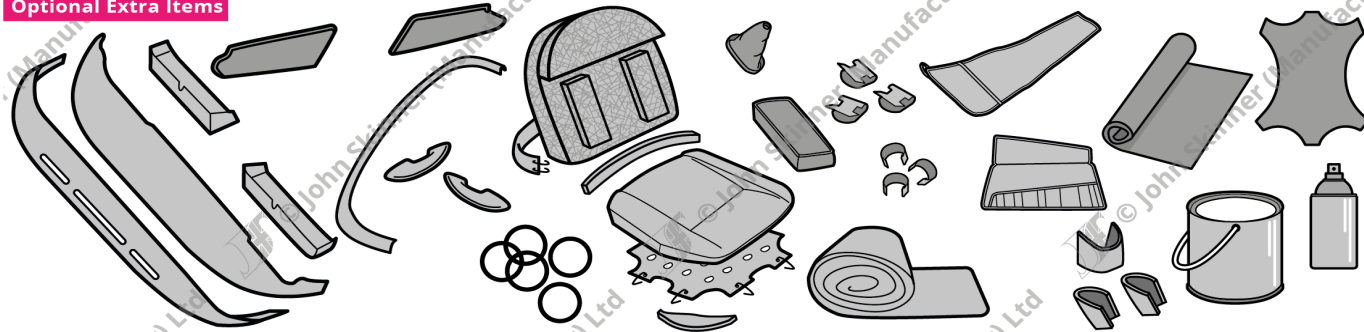

Optional Extra Items

E-Type Two-plus-Two Series 1 (4.2ltr)

All items illustrated (left) are available for purchase as below:

- for Complete Interior Kit pricing, see Page 3
- for Optional Extra Items pricing, see Page 4
- for Individual Parts pricing, see Page 5 - Page 9

Please note, it is cheaper to buy a Complete Interior Kit than purchase all the items individually.

Years of Manufacture: 1965 - 1967

Chassis Number Range:

RHD: 1E 50,001 - 1E 50,974 / LHD: 1E 5001 - 1E 77,644