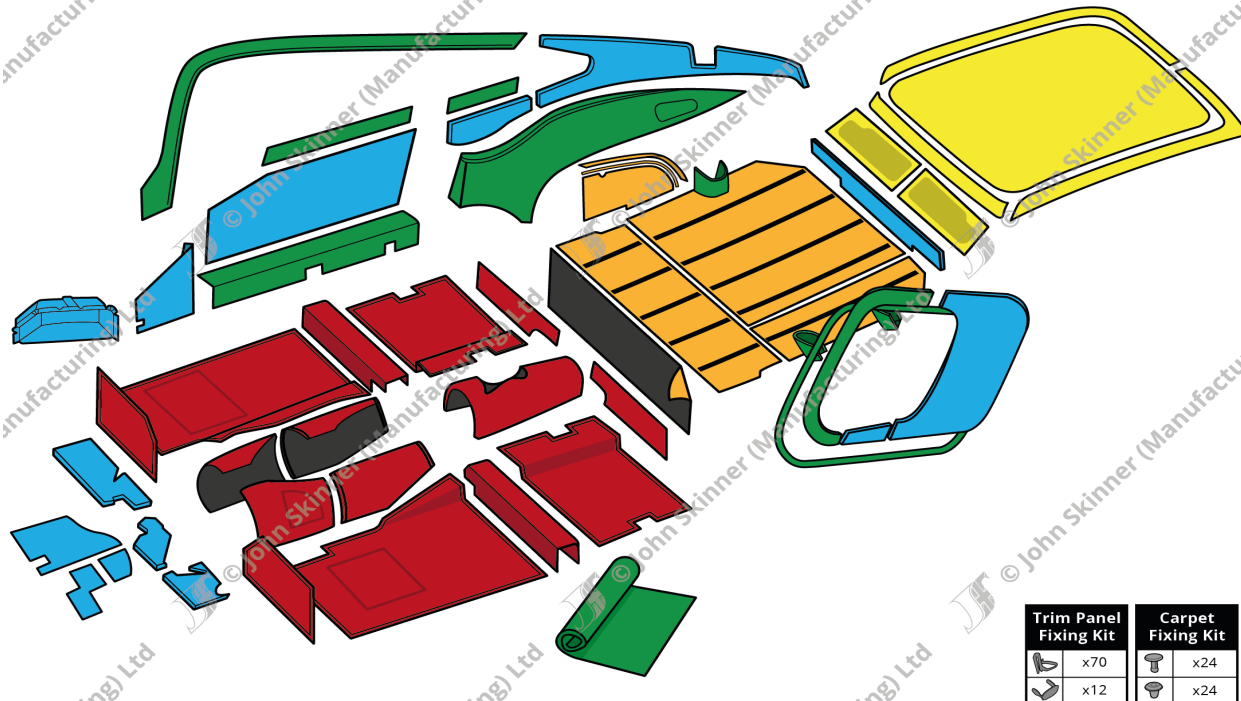

- for Complete Interior Kit pricing, see Page 3
- for Optional Extra Items pricing, see Page 4
- for Individual Parts pricing, see Page 5 - Page 9

Please note, it is cheaper to buy a Complete Interior Kit than purchase all the items individually.

Complete Interior Trim Kit

Complete Interior Kit - Main Cockpit & Rear Luggage Area Items

Complete Interior Kit - Seat & Console Items

Trim Panel Fixing Kit	Carpet Fixing Kit
x70	x24
x12	x24

KEY	Trimmed Panels	Re-Trim Kits	Carpets & Flooring
	Seats & Console Area	Rear Luggage Area	Weather Equipment / Hardtop Area

Prices correct at time of publication. John Skinner (Manufacturing) Ltd reserves the right to amend these prices at any time.

E-Type Catalogue

Two-plus-Two S1 (4.2ltr)

Trimmed Panels

Ref.	Description	Units	Trim Material	Part No.	Price (£) (Orig Col)	Price (£) (Non Orig Col)
01	UnderDash Panels: Hardura <i>(RHD & LHD - only LHD version pictured)</i>	Kit (2)	Hardura	ET-301410	£56.87	
02	UnderDash Panels: Millboard <i>(RHD & LHD options - only LHD option pictured)</i>	Kit (3)	Millboard	ET-251430	£53.70	
03	Glove Cubby Box	Kit (1)	Flocked Millboard	ET-251460	£61.57	
04	A Post Footwell Panels	Kit (2)	Vinyl	ET-360400	£85.32	£92.57
			Leather	ET-360402-G	£183.18	£198.75
05	Door Panels: Main	Kit (2)	Vinyl	ET-360300	£149.30	£161.99
			Leather	ET-360302-G	£320.55	£347.79
06	Front Side Casing Panels	Kit (2)	Vinyl	ET-360420	£59.03	£64.05
			Leather	ET-360422-G	£126.74	£137.51
07	Rear Side Casing Panels	Kit (2)	Vinyl	ET-360450	£198.56	£215.44
			Leather	ET-360452-G	£426.31	£462.54
08	Rear Lower Cover Panel	Kit (1)	Vinyl	ET-360460	£65.82	£71.41
			Leather	ET-360462-G	£106.89	£182.14
09	Rear Door Hatch Panel <i>(includes loose material for re-trimming the top panel)</i>	Kit (3)	Vinyl	ET-310490	£116.71	£126.63
			Leather	ET-310492-G	£250.58	£271.88