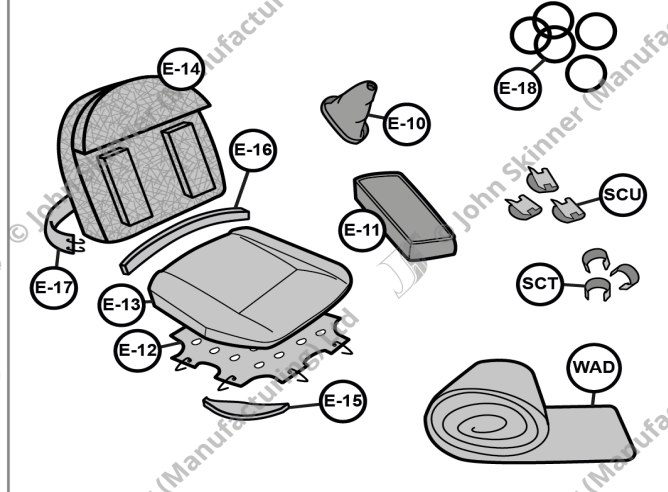

Optional Extras: Seats & Console Area