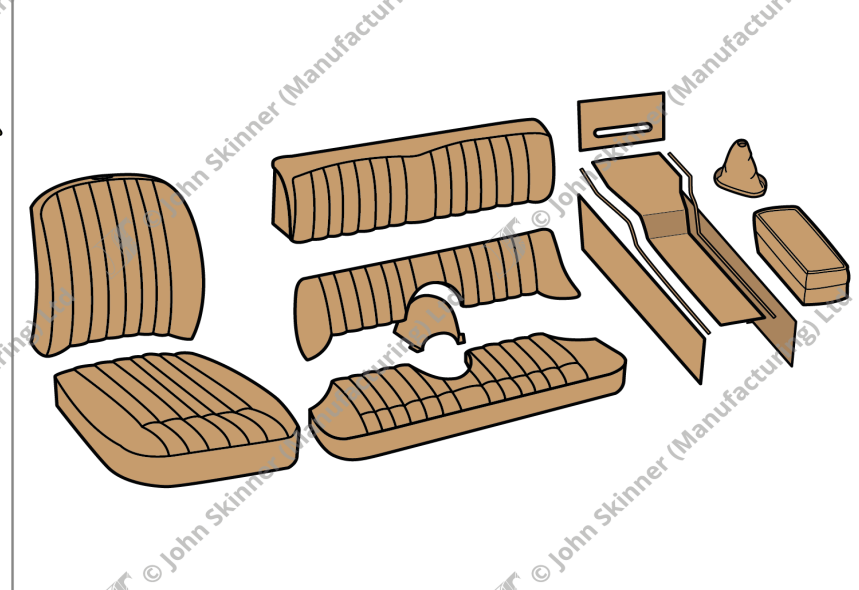

Complete Interior Trim Kit

Complete Interior Kit - Main Cockpit & Rear Luggage Area Items

Complete Interior Kit - Seat & Console Items

Trim Panel Fixing Kit	Carpet Fixing Kit
x70	x24
x12	x24

KEY	Trimmed Panels	Re-Trim Kits	Carpets & Flooring
	Seats & Console Area	Rear Luggage Area	Weather Equipment / Hardtop Area