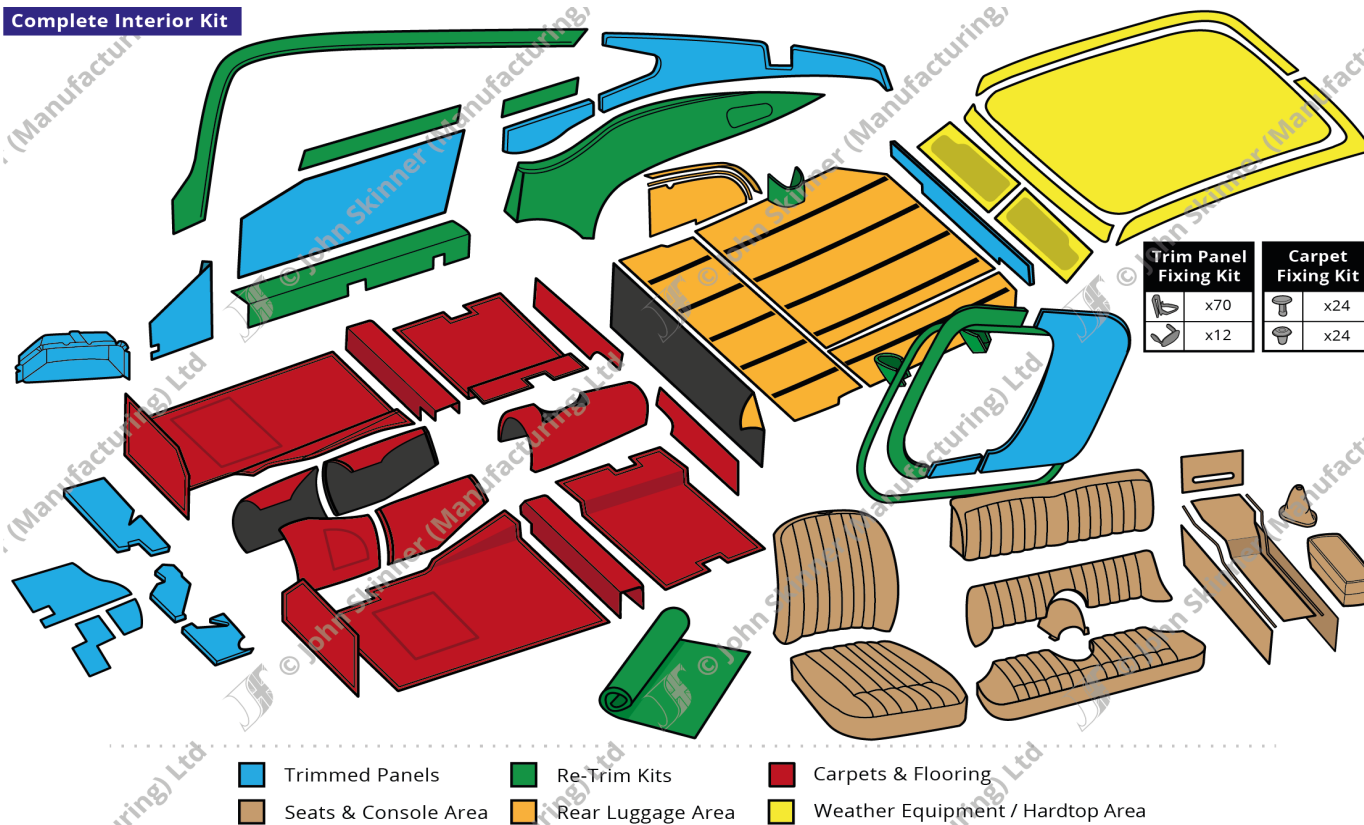

- Trimmed Panels
- Re-Trim Kits
- Carpets & Flooring
- Seats & Console Area
- Rear Luggage Area
- Weather Equipment / Hardtop Area

Optional Extra Items

E-Type Two-plus-Two Series 1 (4.2ltr)

All items illustrated (left) are available for purchase as below:

- for Complete Interior Kit pricing, see Page 3
- for Optional Extra Items pricing, see Page 4
- for Individual Parts pricing, see Page 5 - Page 9

Please note, it is cheaper to buy a Complete Interior Kit than purchase all the items individually.

Prices correct at time of publication. John Skinner (Manufacturing) Ltd reserves the right to amend these prices at any time.

E-Type Catalogue

Two-plus-Two S1 (4.2ltr)

Trimmed Panels

Ref.	Description	Units	Trim Material	Part No.	Price (£) (Orig Col)	Price (£) (Non Orig Col)
01	UnderDash Panels: Hardura <i>(RHD & LHD - only LHD version pictured)</i>	Kit (2)	Hardura	ET-301410	£56.87	
02	UnderDash Panels: Millboard <i>(RHD & LHD options - only LHD option pictured)</i>	Kit (3)	Millboard	ET-251430	£53.70	
03	Glove Cubby Box	Kit (1)	Flocked Millboard	ET-251460	£61.57	
04	A Post Footwell Panels	Kit (2)	Vinyl	ET-360400	£85.32	£92.57
			Leather	ET-360402-G	£183.18	£198.75
05	Door Panels: Main	Kit (2)	Vinyl	ET-360300	£149.30	£161.99
			Leather	ET-360302-G	£320.55	£347.79
06	Front Side Casing Panels	Kit (2)	Vinyl	ET-360420	£59.03	£64.05
			Leather	ET-360422-G	£126.74	£137.51
07	Rear Side Casing Panels	Kit (2)	Vinyl	ET-360450	£198.56	£215.44
			Leather	ET-360452-G	£426.31	£462.54
08	Rear Lower Cover Panel	Kit (1)	Vinyl	ET-360460	£65.82	£71.41
			Leather	ET-360462-G	£106.89	£182.14
09	Rear Door Hatch Panel <i>(includes loose material for re-trimming the top panel)</i>	Kit (3)	Vinyl	ET-310490	£116.71	£126.63
			Leather	ET-310492-G	£250.58	£271.88