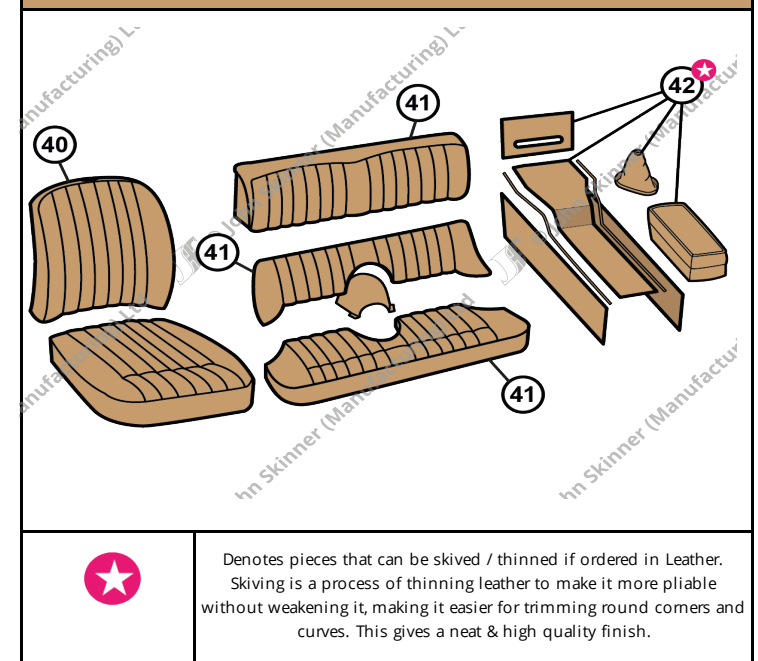

Optional Extra Items (for Seats & Console Area)

Ref.	Description	Units	Trim Material	Part No.	Price (£) (Orig Col)	Price (£) (Non Orig Col)
E-10	Gear Lever Gaitor	Kit (1)	Leather	ET-271040-G	£27.68	£30.03
E-11	Centre Console Lid	Kit (1)	Leather	ET-271024-G	£63.05	£68.41
E-12	Front Seat Cushion Diaphragms	Kit (2)	Rubber	ET-271511	£71.42	
E-13	Front Seat Cushion Padding Kit	Kit (2)	Moulded Foam	ET-271510	£142.86	
E-14	Front Seat Backrest Padding Kit	Kit (2)	Horsehair	ET-271520	£64.07	
E-15	Front Seat Cushion Corners: Wood	Kit (2)	Plywood	ET-271515	£17.62	
E-16	Front Seat Backrest Tacking Strip Kit	Kit (2)	Plywood	ET-271516	£32.45	
E-17	Front Seat Backrest Lumber Straps	Kit (2)	Rubber	ET-271513	£28.44	
E-18	Front Seat Backrest Webbing Kit	Kit	Rubber	ET-271512	£81.44	
SCU	Front Seat Clips (Small "U" Style)	Single	Fixing Clip	011412	£0.65	
SCT	Front Seat Clips ("Tubular" Style)	Single	Fixing Clip	011418	£1.51	
WAD	Seat Wadding Upholstery Materials	Kit (10m)	Wadding	99955053	£40.56	
RAW	Extra Material by the Metre	per Metre	Vinyl	99948001	£21.10	
			Moquette	99953001	£53.70	
LTR	Extra Leather	1/2 Hide	Leather	Contact for Price		

Please refer to Page 3 for illustrations of all Optional Extra Items

Seats & Console Area

Denotes pieces that can be skived / thinned if ordered in Leather. Skiving is a process of thinning leather to make it more pliable without weakening it, making it easier for trimming round corners and curves. This gives a neat & high quality finish.

Prices correct at time of publication. John Skinner (Manufacturing) Ltd reserves the right to amend these prices at any time.