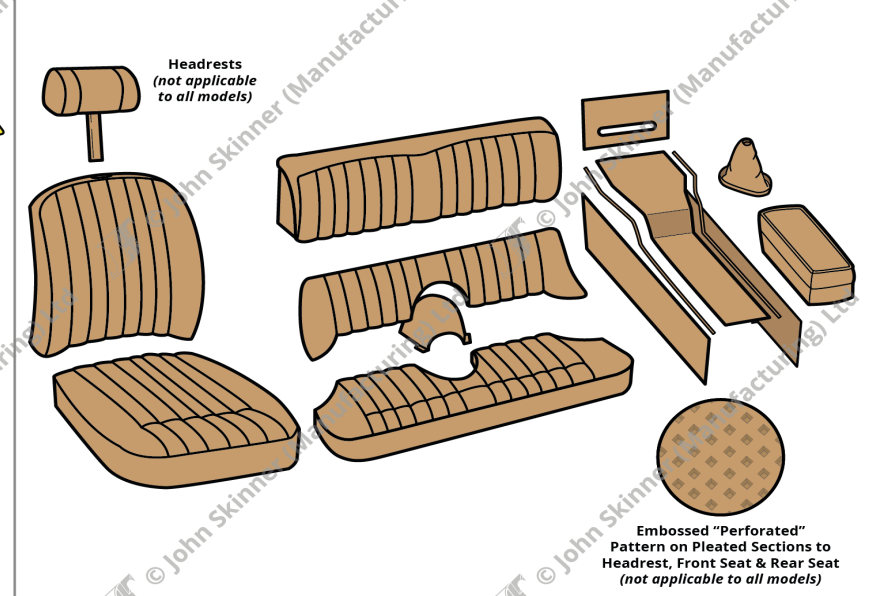

Complete Interior Kit - Seat & Console Items

Trim Panel Fixing Kit	Carpet Fixing Kit
x70	x24
x12	x24

KEY					
	Trimmed Panels		Re-Trim Kits		Carpets & Flooring
	Seats & Console Area		Rear Luggage Area		Weather Equipment / Hardtop Area

Price List for Complete Interior Kit					
Description	Trim Material	Part No. (Orig. Col)	Price (£) (Orig Col)	Part No. (Non. Orig. Col)	Price (£) (Non Orig Col)
Complete Interior Kit (includes all items as illustrated above)	As Original (Plain Non-Perf)	ET-370100	£2,904.42	ET-370101	£3,148.39
	As Original (Perf Embossed)	ET-370110	£3,075.36	ET-370111	£3,333.69
Additional Surcharge for Leather Parts (Non-Original) *	Leather	ET-360200	£1,701.36		
* "Additional Surcharge for Leather" is based on any parts originally made in Vinyl or Leathercloth being replaced with Leather. All other materials (Wool, Moquette, Hardura etc) remain the same. Contact us to discuss prices for a more custom specification & bespoke package if required.					

Optional Extra Items are available to purchase separately, see next page for more details & prices.

All items included in the Complete Trim Kit are also available to purchase individually. See Page 4 - Page 8 for prices.

All of the pricing options for "Leather" parts are for "Grained" Leather. For the "Smooth" Leather finish - please contact for accurate pricing, or use approximate 11% surcharge from the Grained Leather price for basic guide.

Prices correct at time of publication. John Skinner (Manufacturing) Ltd reserves the right to amend these prices at any time.