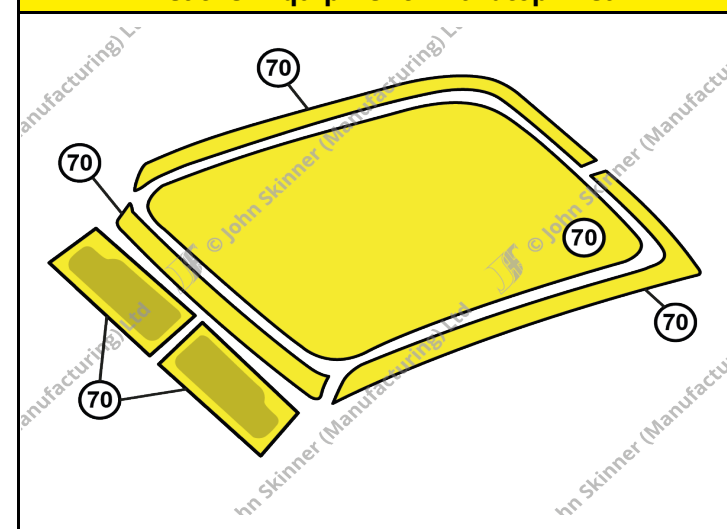

E-Type Catalogue

**Two-plus-Two
S1.5 (4.2ltr)**

Weather Equipment / Hardtop Area

Ref.	Description	Units	Trim Material	Part No.	Price (£) (Orig Col)	Price (£) (Non Orig Col)
70	Headliner Roof Lining Kit (Includes loose material to Re-Trim Sunvisors)	Kit (6)	Wool Cloth *	ET-310250	£203.21	
	Headliner Roof Lining Kit - with Webasto Sunroof (Includes loose material to Re-Trim Sunvisors)	Kit (7)	Wool Cloth *	ET-310251	£237.41	

* Note that the main section of the Wool Cloth roof lining is supplied on Pre-Bonded foam. This makes the process of fitting to the car much easier. All other sections of the kit are supplied on un-foamed Wool Cloth material as original.

Optional Extra Items (for Weather Equipment / Hardtop Area)

Ref.	Description	Units	Trim Material	Part No.	Price (£) (Orig Col)	Price (£) (Non Orig Col)
E-06	Sunvisors: Moulded & UnTrimmed	Kit (2)	Plastic	ET-310260	£117.03	
	Sunvisors: Moulded & Trimmed	Kit (2)	Woolcloth / Plastic	ET-310270	£202.18	
GLS	Basic Upholstery Glue: Spray	500ml	Glue	162770	£13.48	
GLP	High Strength Contact Adhesive: Spreadable	1 ltr	Glue	162770-S	£29.40	
RAW	Extra Material by the Metre	per Metre	Wool Cloth (No Foam)	99955001	£29.47	
			Wool Cloth (Pre-Bonded Foam)	99955020	£36.59	

Please refer to Page 3 for illustrations of all Optional Extra Items

Weather Equipment / Hardtop Area

Prices correct at time of publication. John Skinner (Manufacturing) Ltd reserves the right to amend these prices at any time.