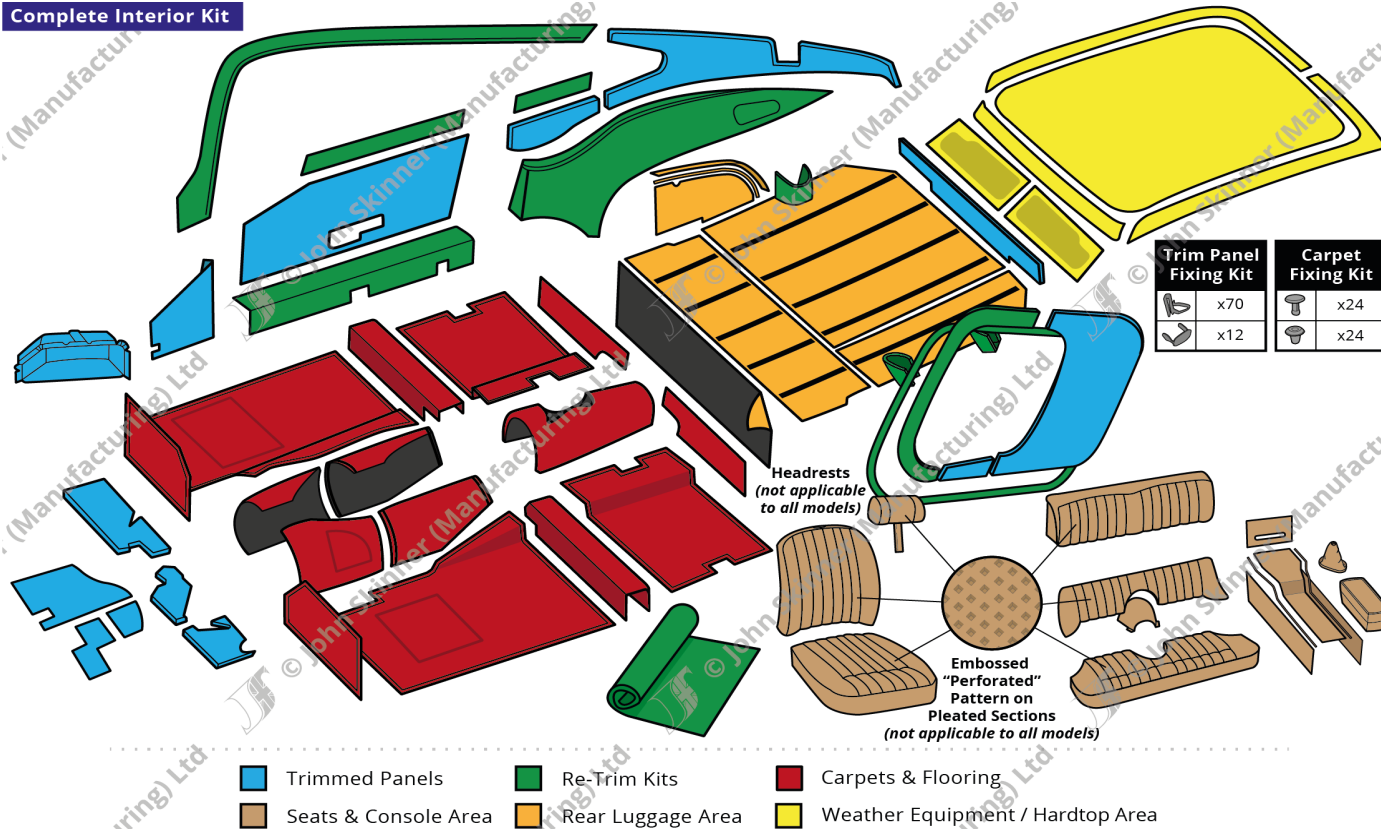

Trim Manufacturers for
1949-1989 Classic Cars

Tel: +44 (0)1242 230995
Email: sales@john-skinner.co.uk

E-Type 2+2 S1.5 (4.2ltr)

Parts & Prices Catalogue

2019 Prices

E-Type Catalogue - Parts & Prices

Complete Interior Kit

Optional Extra Items

E-Type Two-plus-Two Series 1.5 (4.2ltr)

All items illustrated (left) are available for purchase as below:

- for Complete Interior Kit pricing, see Page 3
- for Optional Extra Items pricing, see Page 4
- for Individual Parts pricing, see Page 5 - Page 9

Complete Interior Kit - Main Cockpit & Rear Luggage Area Items

Complete Interior Kit - Seat & Console Items

Trim Panel Fixing Kit	Carpet Fixing Kit
x70	x24
x12	x24

KEY					
	Trimmed Panels		Re-Trim Kits		Carpets & Flooring
	Seats & Console Area		Rear Luggage Area		Weather Equipment / Hardtop Area

Prices correct at time of publication. John Skinner (Manufacturing) Ltd reserves the right to amend these prices at any time.

Optional Extra Items

Optional Extras: Main Cockpit & Rear Luggage Area

Optional Extras: Seats & Console Area