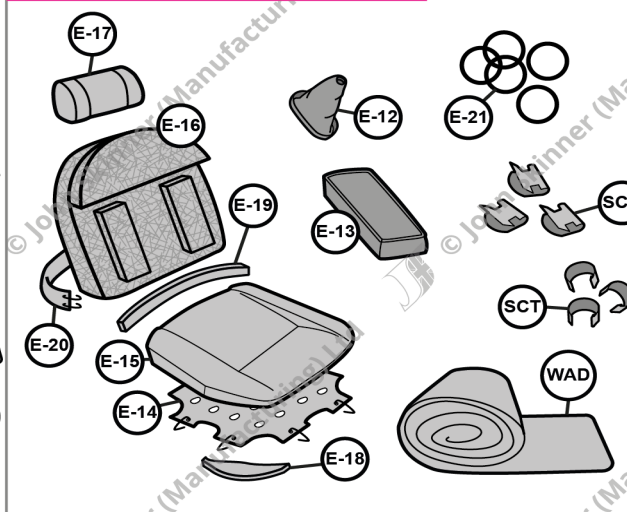

Optional Extras: Seats & Console Area