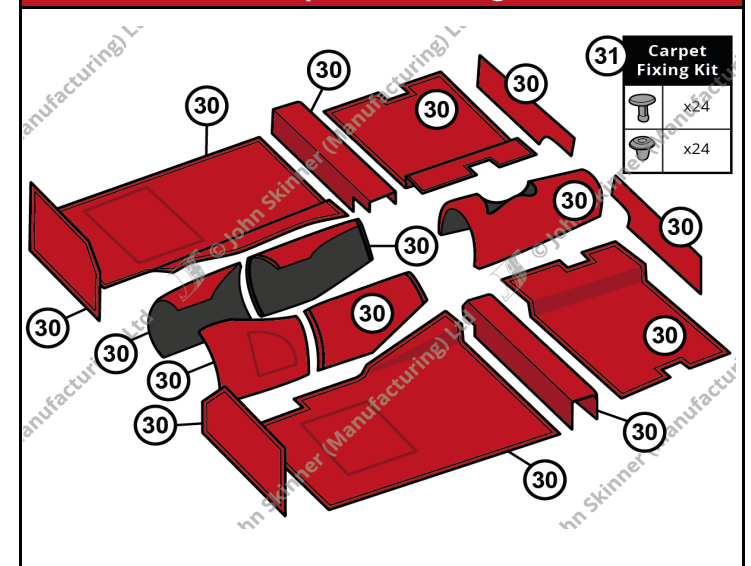

E-Type Catalogue

Two-plus-Two S1.5 (4.2ltr)

Carpets & Flooring

Ref.	Description	Units	Trim Material	Part No.	Price (£) (Orig Col)	Price (£) (Non Orig Col)	
30	Carpet Set	Kit (15)	Wool	ET-361110	£333.79	£362.16	
			Wilton *	ET-361130	Contact for Price		
			Felt-Backed	Contact for Price			
N/A	Underfelt Soundproofing Kit	Kit (15)	Felt	ET-361170	£107.36		
N/A			Dyno-Mat	ET-361171	Contact for Price		
N/A	Carpet Fixing Kit	Car Set	Fixing Clips	ET-361490	£45.97		

* Note this is the official Wilton dense-pile carpet material as used in Rolls Royce and Bentley models. This should not be confused with our Wool (Woven Wool) which is often incorrectly referred to "Wilton" by other suppliers on the market. Please request samples for ultimate validation of these materials.

Optional Extra Items (for Carpets & Flooring)

Ref.	Description	Units	Trim Material	Part No.	Price (£) (Orig Col)	Price (£) (Non Orig Col)	
GLS	Basic Upholstery Glue: Spray	500ml	Glue	162770	£13.48		
GLP	High Strength Contact Adhesive: Spreadable	1 ltr	Glue	162770-S	£29.40		
RAW	Extra Material by the Metre	per Metre	Hardura	99952001	£29.78		
			Wool	99950001	£39.91		
			Wilton	Contact for Price			
			Felt-Backed	Contact for Price			

Please refer to Page 3 for illustrations of all Optional Extra Items

Carpets & Flooring

Prices correct at time of publication. John Skinner (Manufacturing) Ltd reserves the right to amend these prices at any time.