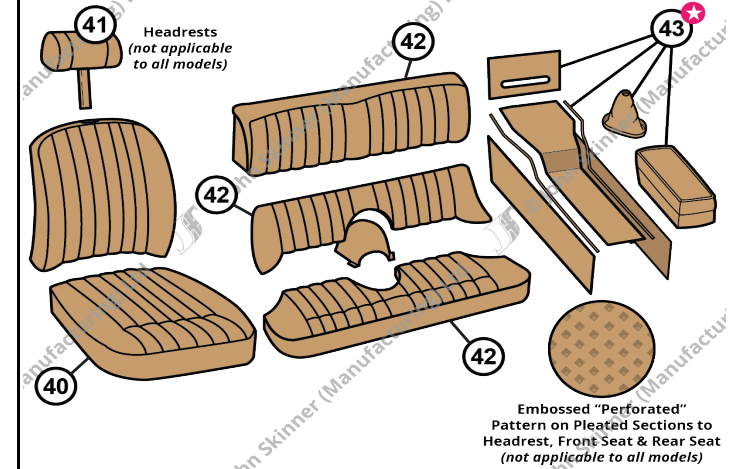

Optional Extra Items (for Seats & Console Area)

Ref.	Description	Units	Trim Material	Part No.	Price (£) (Orig Col)	Price (£) (Non Orig Col)
E-12	Gear Lever Gaitor	Kit (1)	Leather	ET-271040-G	£27.68	£30.03
E-13	Centre Console Lid	Kit (1)	Leather	ET-271024-G	£63.05	£68.41
E-14	Front Seat Cushion Diaphragms	Kit (2)	Rubber	ET-271511	£71.42	
E-15	Front Seat Cushion Padding Kit	Kit (2)	Moulded Foam	ET-271510	£142.86	
E-16	Front Seat Backrest Padding Kit	Kit (2)	Horsehair	ET-271520	£64.07	
E-17	Headrest Cover Padding Kit	Kit (2)	Moulded Foam	ET-291525	£74.12	
E-18	Front Seat Cushion Corners: Wood	Kit (2)	Plywood	ET-271515	£17.62	
E-19	Front Seat Backrest Tacking Strip Kit	Kit (2)	Plywood	ET-271516	£32.45	
E-20	Front Seat Backrest Lumber Straps	Kit (2)	Rubber	ET-271513	£28.44	
E-21	Front Seat Backrest Webbing Kit	Kit	Rubber	ET-271512	£81.44	
SCU	Front Seat Clips (Small "U" Style)	Single	Fixing Clip	011412	£0.65	
SCT	Front Seat Clips ("Tubular" Style)	Single	Fixing Clip	011418	£1.51	
WAD	Seat Wadding Upholstery Materials	Kit (10m)	Wadding	99955053	£40.56	
RAW	Extra Material by the Metre	per Metre	Vinyl	99948001	£21.10	
			Moquette	99953001	£53.70	
LTR	Extra Leather	1/2 Hide	Leather		Contact for Price	

Seats & Console Area

Denotes pieces that can be skived / thinned if ordered in Leather. Skiving is a process of thinning leather to make it more pliable without weakening it, making it easier for trimming round corners and curves. This gives a neat & high quality finish.

Please refer to Page 3 for Illustrations of all Optional Extra Items

Prices correct at time of publication. John Skinner (Manufacturing) Ltd reserves the right to amend these prices at any time.