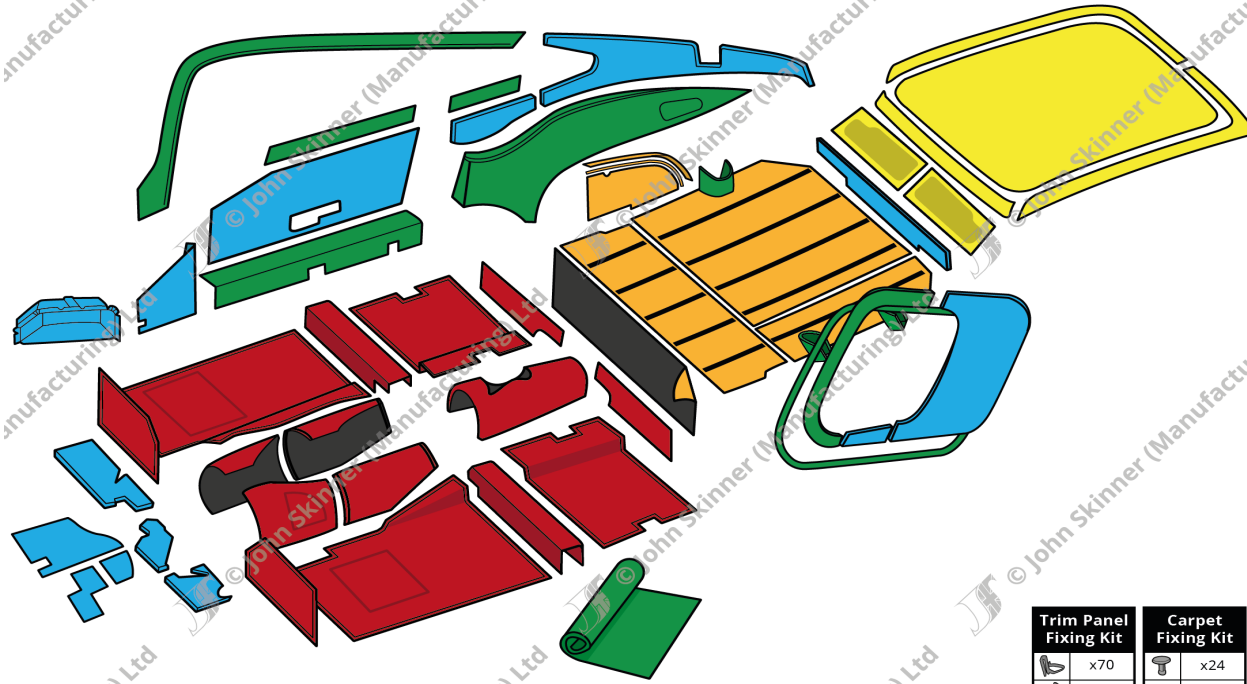

Original Trim Colours

Piping - Jaguar E-Type (XK-E) models featured Piping made in the same colour as the main trim colour.

Samples are available on request. We recommend that you contact us for samples, as colours can be mis-represented on screen and in print.

Complete Interior Kit - Main Cockpit & Rear Luggage Area Items

Complete Interior Kit - Seat & Console Items

Trim Panel Fixing Kit	Carpet Fixing Kit
x70	x24
x12	x24

KEY					
	Trimmed Panels		Re-Trim Kits		Carpets & Flooring
	Seats & Console Area		Rear Luggage Area		Weather Equipment / Hardtop Area