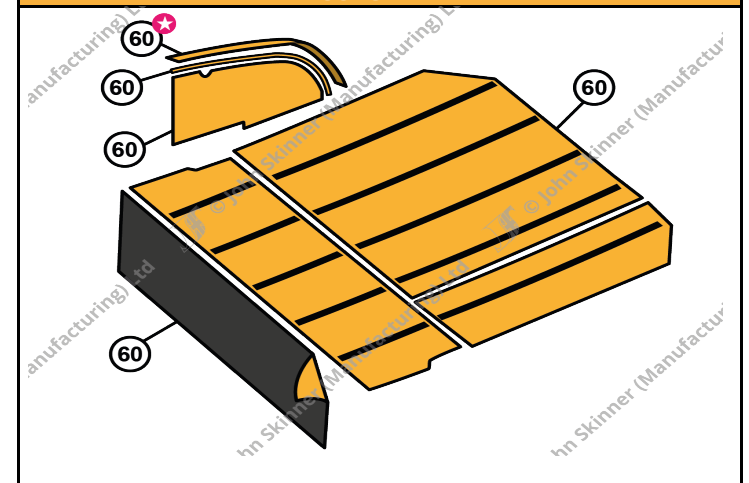

E-Type Catalogue

Two-plus-Two S1.5 (4.2ltr)

Rear Luggage Floor Area

Ref.	Description	Units	Trim Material	Part No.	Price (£) (Orig Col)	Price (£) (Non Orig Col)
60	Rear Luggage Floor Re-Trim Kit <i>* Does not include chrome strips *</i>	Kit (11)	Vinyl	ET-361310	£82.35	£89.35
			Leather	ET-361312-G	£242.69	£263.31

Optional Extra Items (for Rear Luggage Area)

Ref.	Description	Units	Trim Material	Part No.	Price (£) (Orig Col)	Price (£) (Non Orig Col)
E-08	Jack Bag	Kit (1)	Hardura	ET-251350	£23.14	
E-09	Tool Storage Roll	Kit (1)	Hardura	ET-251340	£44.41	
GLS	Basic Upholstery Glue: Spray	500ml	Glue	162770	£13.48	
GLP	High Strength Contact Adhesive: Spreadable	1 ltr	Glue	162770-S	£29.40	
RAW	Extra Material by the Metre	per Metre	Vinyl	99948001	£21.10	
LTR	Extra Leather	1/2 Hide	Leather	Contact for Price		

Please refer to Page 3 for illustrations of all Optional Extra Items

Rear Luggage Floor Area

Denotes pieces that can be skived / thinned if ordered in Leather. Skiving is a process of thinning leather to make it more pliable without weakening it, making it easier for trimming round corners and curves. This gives a neat & high quality finish.

Prices correct at time of publication. John Skinner (Manufacturing) Ltd reserves the right to amend these prices at any time.