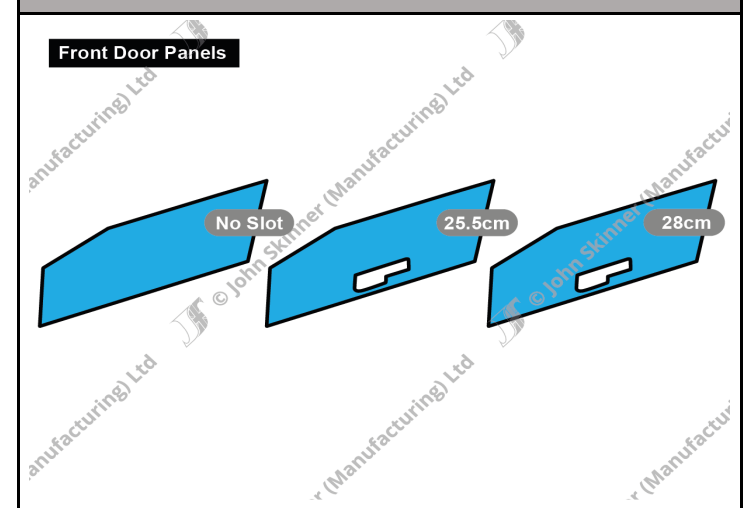

Production Line Variations