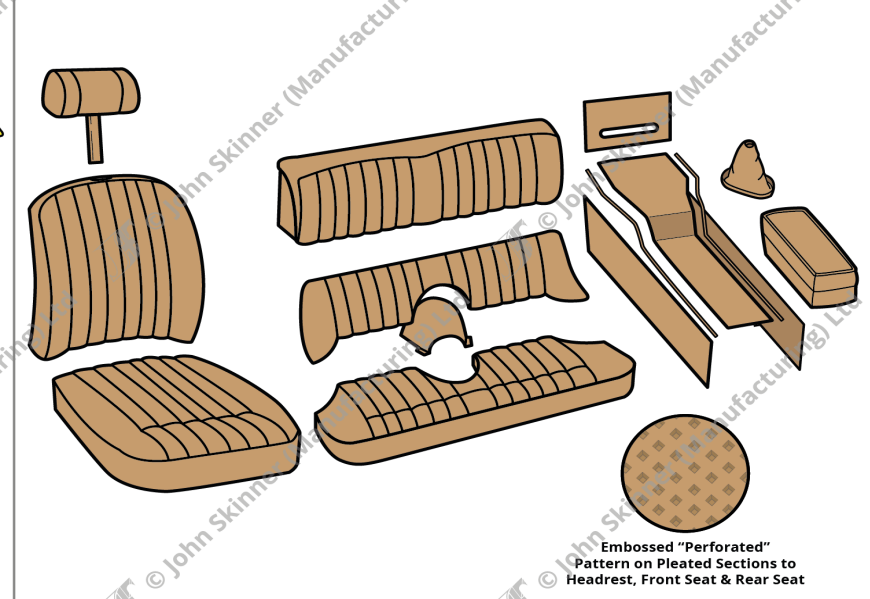

Complete Interior Kit - Seat & Console Items

Trim Panel Fixing Kit		Carpet Fixing Kit	
	x70		x24
	x12		x24

KEY			
	Trimmed Panels		Re-Trim Kits
	Carpets & Flooring		Rear Luggage Area
	Seats & Console Area		Weather Equipment / Hardtop Area

Price List for Complete Interior Kit

Description	Trim Material	Part No. (Orig. Col)	Price (£) (Orig Col)	Part No. (Non. Orig. Col)	Price (£) (Non Orig Col)
Complete Interior Kit (includes all items as illustrated above)	As Original	ET-380100	£3,075.36	ET-380101	£3,333.69
Additional Surcharge for Leather Parts (Non-Original) *	Leather	ET-360200	£1,701.36		
* "Additional Surcharge for Leather" is based on any parts originally made in Vinyl or Leathercloth being replaced with Leather. All other materials (Wool, Moquette, Hardura etc) remain the same. Contact us to discuss prices for a more custom specification & bespoke package if required.					

Optional Extra Items are available to purchase separately, see next page for more details & prices.

All items included in the Complete Trim Kit are also available to purchase individually. See Page 4 - Page 8 for prices.

All of the pricing options for "Leather" parts are for "Grained" Leather. For the "Smooth" Leather finish - please contact for accurate pricing, or use approximate 11% surcharge from the Grained Leather price for basic guide.

Prices correct at time of publication. John Skinner (Manufacturing) Ltd reserves the right to amend these prices at any time.