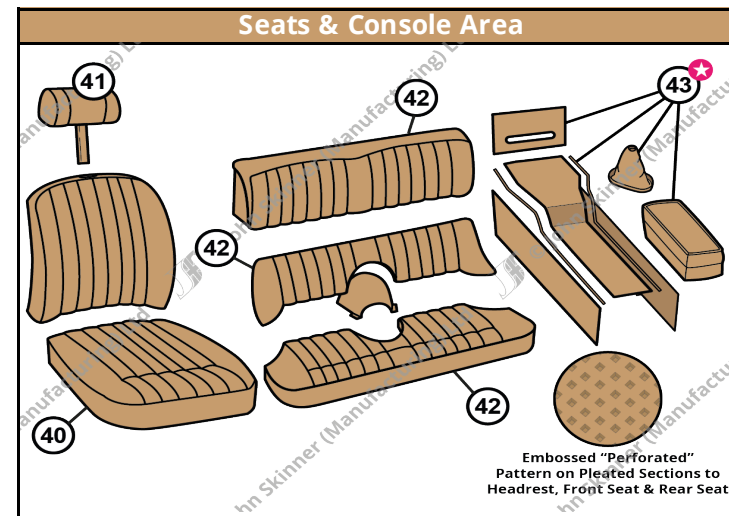

Ref.	Description	Units	Trim Material	Part No.	Price (£) (Orig Col)	Price (£) (Non Orig Col)
E-11	Gear Lever Gaitor	Kit (1)	Leather	ET-271040-G	£27.68	£30.03
E-12	Centre Console Lid	Kit (1)	Leather	ET-271024-G	£63.05	£68.41
E-13	Centre Console Speaker Panels	Kit (2)	Moulded Plastic	ET-291060	£92.25	
E-14	Radio Facia Panel	Kit (1)	Moulded Plastic	ET-251080	£144.03	
E-15	Front Seat Cushion Diaphragms	Kit (2)	Rubber	ET-271511	£71.42	
E-16	Front Seat Cushion Padding Kit	Kit (2)	Moulded Foam	ET-271510	£142.86	
E-17	Front Seat Backrest Padding Kit	Kit (2)	Horsehair	ET-271520	£64.07	
E-18	Headrest Cover Padding Kit	Kit (2)	Moulded Foam	ET-291525	£74.12	
E-19	Front Seat Cushion Corners: Wood	Kit (2)	Plywood	ET-271515	£17.62	
E-20	Front Seat Backrest Tacking Strip Kit	Kit (2)	Plywood	ET-271516	£32.45	
E-21	Front Seat Backrest Lumber Straps	Kit (2)	Rubber	ET-271513	£28.44	
E-22	Front Seat Backrest Webbing Kit	Kit	Rubber	ET-271512	£81.44	
SCU	Front Seat Clips (Small "U" Style)	Single	Fixing Clip	011412	£0.65	
SCT	Front Seat Clips ("Tubular" Style)	Single	Fixing Clip	011418	£1.51	
WAD	Seat Wadding Upholstery Materials	Kit (10m)	Wadding	99955053	£40.56	
RAW	Extra Material by the Metre	per Metre	Vinyl	99948001	£21.10	
			Moquette	99953001	£53.70	
LTR	Extra Leather	1/2 Hide	Leather		Contact for Price	

Prices correct at time of publication. John Skinner (Manufacturing) Ltd reserves the right to amend these prices at any time.

Denotes pieces that can be skived / thinned if ordered in Leather. Skiving is a process of thinning leather to make it more pliable without weakening it, making it easier for trimming round corners and curves. This gives a neat & high quality finish.

Please refer to Page 3 for Illustrations of all Optional Extra Items