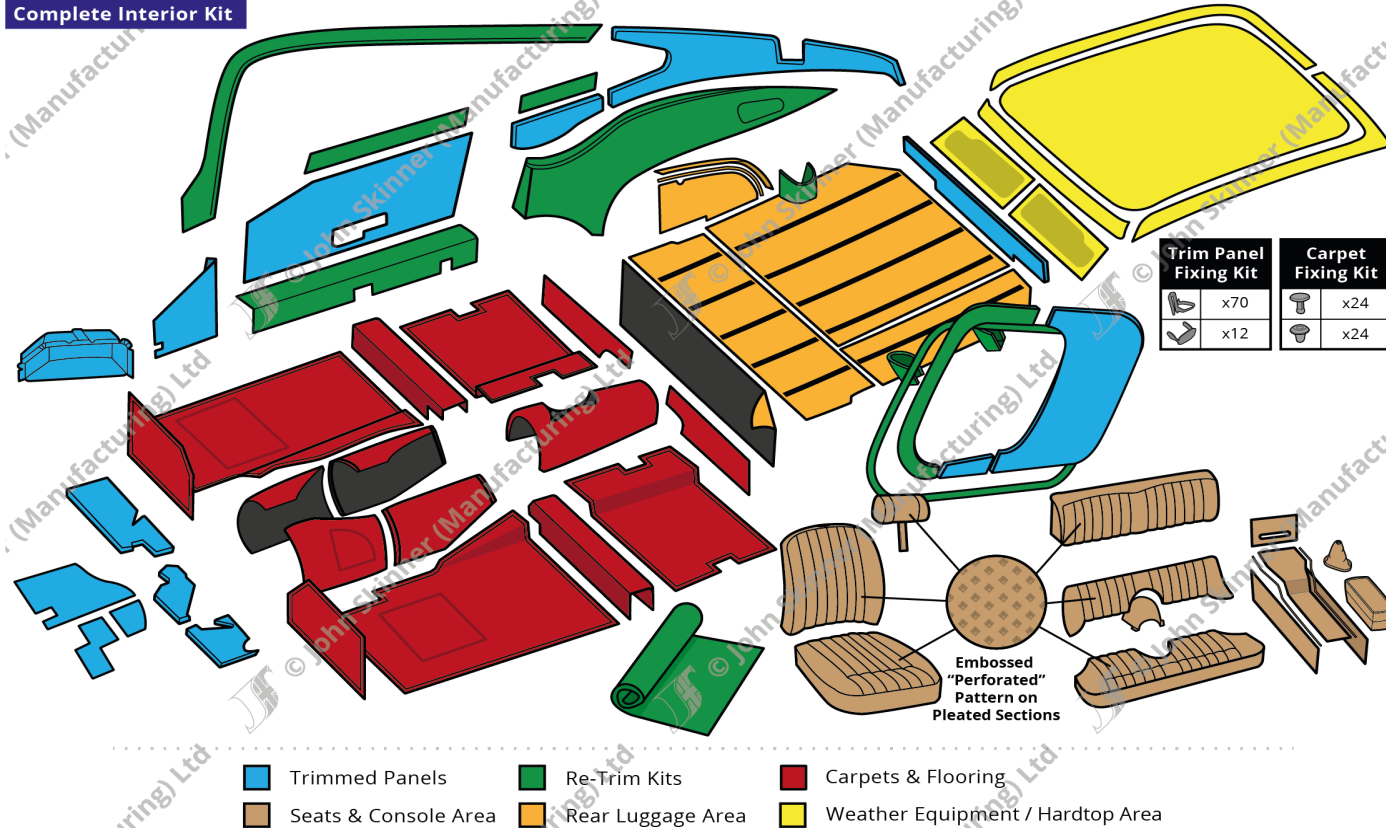

## Complete Interior Kit

- Trimmed Panels
- Re-Trim Kits
- Carpets & Flooring
- Seats & Console Area
- Rear Luggage Area
- Weather Equipment / Hardtop Area

#### Complete Interior Kit - Seat & Console Items

Trim Panel Fixing Kit		Carpet Fixing Kit	
	x70		x24
	x12		x24

KEY			
	Trimmed Panels		Re-Trim Kits
	Carpets & Flooring		Rear Luggage Area
	Seats & Console Area		Weather Equipment / Hardtop Area

#### Optional Extras: Main Cockpit & Rear Luggage Area

#### Optional Extras: Seats & Console Area