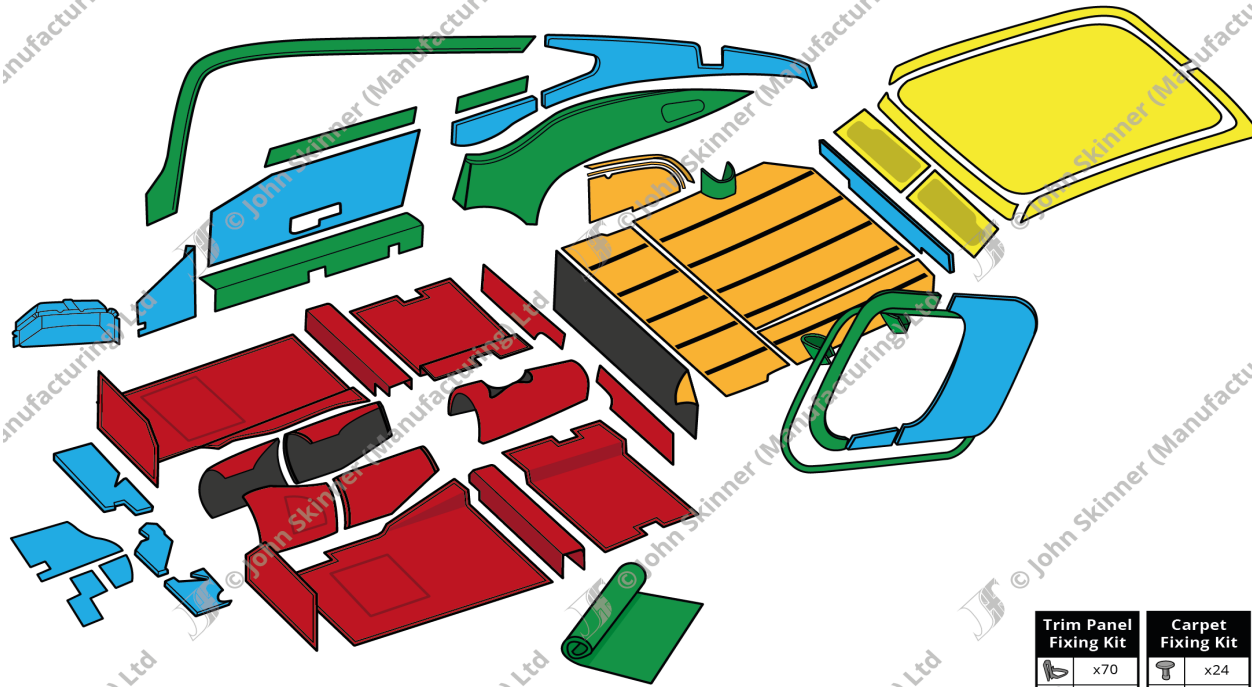

Complete Interior Trim Kit

Complete Interior Kit - Main Cockpit & Rear Luggage Area Items