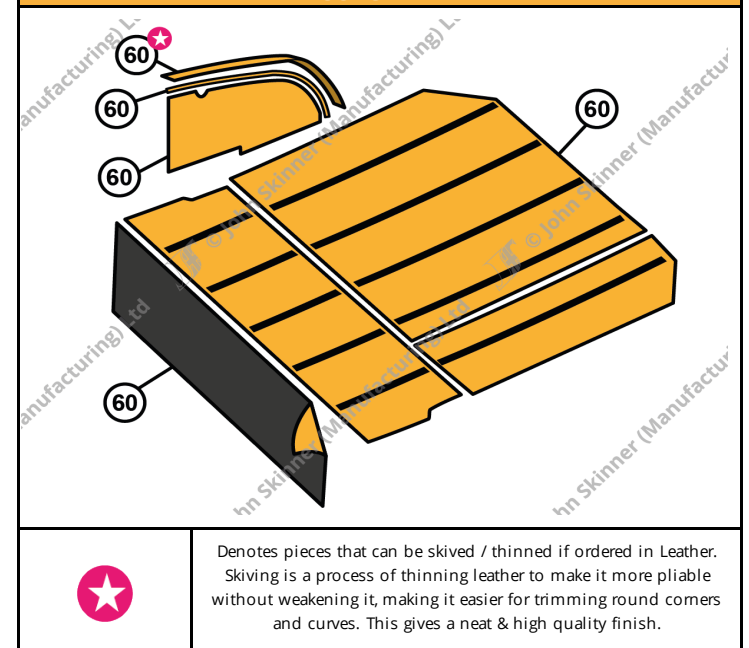

E-Type Catalogue

Two-plus-Two S2 (4.2ltr)

Rear Luggage Floor Area

Ref.	Description	Units	Trim Material	Part No.	Price (£) (Orig Col)	Price (£) (Non Orig Col)
60	Rear Luggage Floor Re-Trim Kit * Does not include chrome strips *	Kit (11)	Vinyl	ET-361310	£82.35	£89.35
			Leather	ET-361312-G	£242.69	£263.31

Optional Extra Items (for Rear Luggage Area)

Ref.	Description	Units	Trim Material	Part No.	Price (£) (Orig Col)	Price (£) (Non Orig Col)
E-07	Jack Bag	Kit (1)	Hardura	ET-251350	£23.14	
E-08	Tool Storage Roll	Kit (1)	Hardura	ET-251340	£44.41	
GLS	Basic Upholstery Glue: Spray	500ml	Glue	162770	£13.48	
GLP	High Strength Contact Adhesive: Spreadable	1 ltr	Glue	162770-S	£29.40	
RAW	Extra Material by the Metre	per Metre	Vinyl	99948001	£21.10	
LTR	Extra Leather	1/2 Hide	Leather	Contact for Price		

Please refer to Page 3 for illustrations of all Optional Extra Items

Rear Luggage Floor Area

Prices correct at time of publication. John Skinner (Manufacturing) Ltd reserves the right to amend these prices at any time.