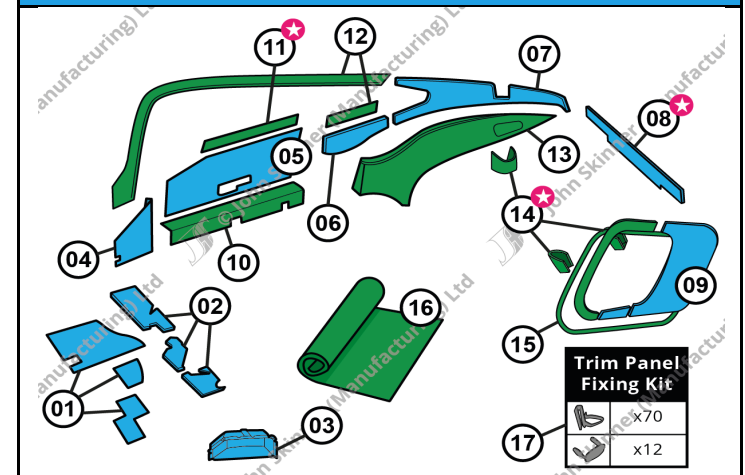

Optional Extra Items

E-01	Front Dash Top Panel: Moulded Plastic	Kit (1)	Plastic	ET-361090	£67.05	
N/A	Dash Top Panels: Middle Piping	Kit (1)	Vinyl	ET-301091	£18.03	
E-02	Main Dash Top Panel: Moulded	Kit (1)	Plastic	ET-251090	£134.93	
E-03	UnderDash Parcel Trays	Car Set	Flocked Millboard	ET-301450	£69.16	
			Moulded	ET-360340	£134.93	
E-04	Door Pull Armrests: Moulded "S2" / "S3" Style: Fully Trimmed	Kit (2)	Vinyl	ET-360350	£155.50	£168.72
			Leather	ET-360352-G	£189.10	£205.17
E-05	Sunvisors: Moulded & UnTrimmed	Kit (2)	Plastic	ET-310260	£117.03	
			Woolcloth / Plastic	ET-310270	£202.18	
E-06	Door Pull Inner Aperture	Kit (2)	Moulded Plastic	ET-280360	£43.63	
E-09	Rear Hinge & Lock Panels: Moulded	Kit (3)	Plastic	ET-310476	£103.29	
E-10	Rear Door Hatch Top Panel: Moulded	Kit (1)	Plastic	ET-310497	£71.49	
GLS	Basic Upholstery Glue: Spray	500ml	Glue	162770	£13.48	
GLP	High Strength Contact Adhesive: Spreadable	1 ltr	Glue	162770-S	£29.40	
RAW	Extra Material	per Metre	Vinyl	99948001	£21.10	
			Moquette	99953001	£53.70	
LTR	Extra Leather	1/2 Hide	Leather		Contact for Price	

Prices correct at time of publication. John Skinner (Manufacturing) Ltd reserves the right to amend these prices at any time.

Trimmed Panels & Re-Trim Kits