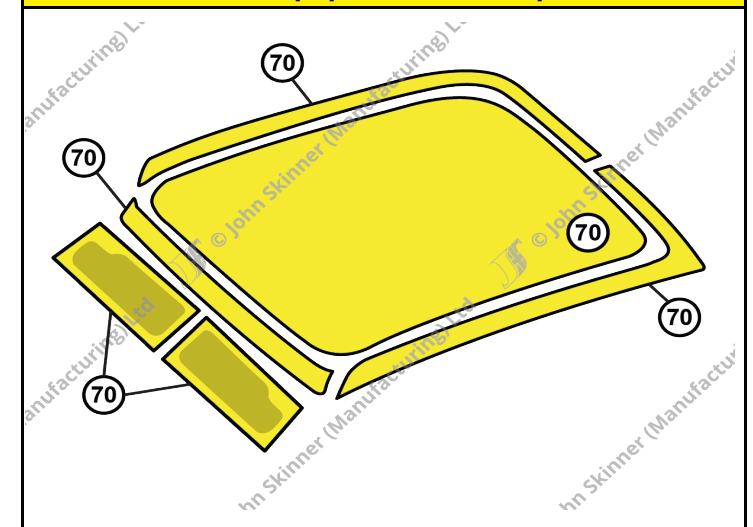

E-Type Catalogue

**Two-plus-Two
S2 (4.2ltr)**

Weather Equipment / Hardtop Area

Ref.	Description	Units	Trim Material	Part No.	Price (£) (Orig Col)	Price (£) (Non Orig Col)
70	Headliner Roof Lining Kit (Includes loose material to Re-Trim Sunvisors)	Kit (6)	Wool Cloth *	ET-310250	£203.21	
	Headliner Roof Lining Kit - with Webasto Sunroof (Includes loose material to Re-Trim Sunvisors)	Kit (7)	Wool Cloth *	ET-310251	£237.41	

* Note that the main section of the Wool Cloth roof lining is supplied on Pre-Bonded foam. This makes the process of fitting to the car much easier. All other sections of the kit are supplied on un-foamed Wool Cloth material as original.

Optional Extra Items (for Weather Equipment / Hardtop Area)

Ref.	Description	Units	Trim Material	Part No.	Price (£) (Orig Col)	Price (£) (Non Orig Col)
E-05	Sunvisors: Moulded & UnTrimmed	Kit (2)	Plastic	ET-310260	£117.03	
	Sunvisors: Moulded & Trimmed	Kit (2)	Woolcloth / Plastic	ET-310270	£202.18	
GLS	Basic Upholstery Glue: Spray	500ml	Glue	162770	£13.48	
GLP	High Strength Contact Adhesive: Spreadable	1 ltr	Glue	162770-S	£29.40	
RAW	Extra Material by the Metre	per Metre	Wool Cloth (No Foam)	99955001	£29.47	
			Wool Cloth (Pre-Bonded Foam)	99955020	£36.59	

Please refer to Page 3 for illustrations of all Optional Extra Items

Weather Equipment / Hardtop Area

Prices correct at time of publication. John Skinner (Manufacturing) Ltd reserves the right to amend these prices at any time.