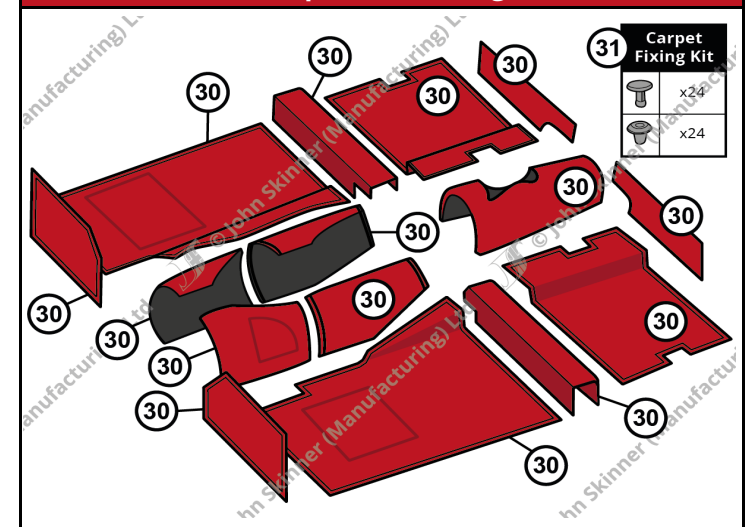

E-Type Catalogue

Two-plus-Two S2 (4.2ltr)

Carpets & Flooring

Ref.	Description	Units	Trim Material	Part No.	Price (£) (Orig Col)	Price (£) (Non Orig Col)	
30	Carpet Set	Kit (15)	Wool	ET-361110	£333.79	£362.16	
			Wilton *	ET-361130	Contact for Price		
			Felt-Backed	Contact for Price			
N/A	Underfelt Soundproofing Kit	Kit (15)	Felt	ET-361170	£107.36		
N/A			Dyno-Mat	ET-361171	Contact for Price		
31	Carpet Fixing Kit	Car Set	Fixing Clips	ET-361490	£45.97		

* Note this is the official Wilton dense-pile carpet material as used in Rolls Royce and Bentley models. This should not be confused with our Wool (Woven Wool) which is often incorrectly referred to "Wilton" by other suppliers on the market. Please request samples for ultimate validation of these materials.

Optional Extra Items (for Carpets & Flooring)

Ref.	Description	Units	Trim Material	Part No.	Price (£) (Orig Col)	Price (£) (Non Orig Col)	
GLS	Basic Upholstery Glue: Spray	500ml	Glue	162770	£13.48		
GLP	High Strength Contact Adhesive: Spreadable	1 ltr	Glue	162770-S	£29.40		
RAW	Extra Material by the Metre	per Metre	Hardura	99952001	£29.78		
			Wool	99950001	£39.91		
			Wilton	Contact for Price			
			Felt-Backed	Contact for Price			

Please refer to Page 3 for illustrations of all Optional Extra Items

Carpets & Flooring

Prices correct at time of publication. John Skinner (Manufacturing) Ltd reserves the right to amend these prices at any time.