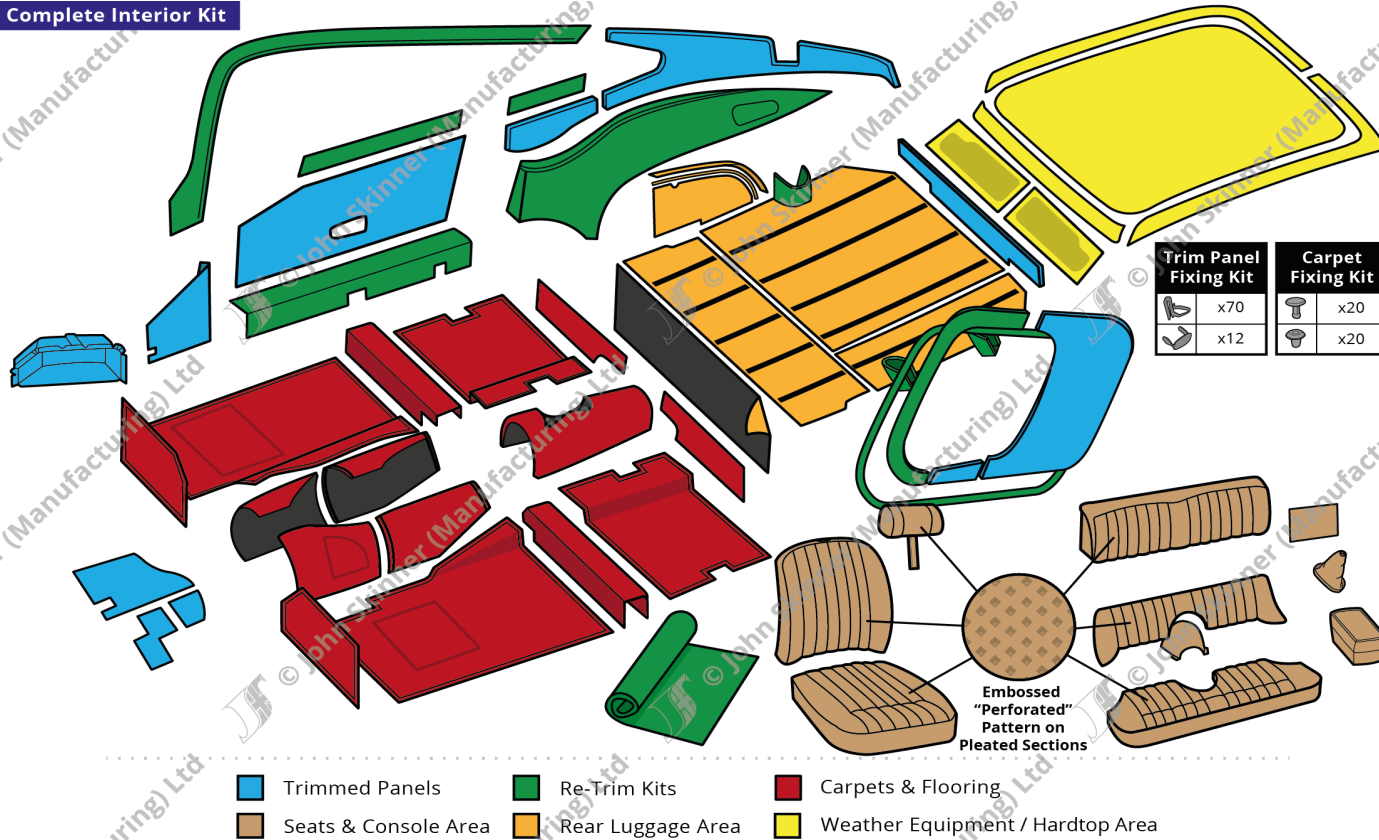

Optional Extra Items

E-Type Two-plus-Two Series 3 (5.3ltr)

All items illustrated (left) are available for purchase as below:

- for Complete Interior Kit pricing, see Page 3
- for Optional Extra Items pricing, see Page 4
- for Individual Parts pricing, see Page 5 - Page 9

Complete Interior Kit - Main Cockpit & Rear Luggage Area Items

Complete Interior Kit - Seat & Console Items

Embossed "Perforated" Pattern on Pleated Sections to Headrest, Front Seat & Rear Seat

Trim Panel Fixing Kit	Carpet Fixing Kit
x70	x20
x12	x20

KEY

- Trimmed Panels
- Re-Trim Kits
- Carpets & Flooring
- Seats & Console Area
- Rear Luggage Area
- Weather Equipment / Hardtop Area

Price List for Complete Interior Kit

Description	Trim Material	Part No. (Orig. Col)	Price (£) (Orig Col)	Part No. (Non. Orig. Col)	Price (£) (Non Orig Col)
Complete Interior Kit (includes all items as illustrated above)	As Original	ET-390100	£3,075.36	ET-390101	£3,333.69
Additional Surcharge for Leather Parts (Non-Original) *	Leather	ET-360200	£1,701.36		
* "Additional Surcharge for Leather" is based on any parts originally made in Vinyl or Leathercloth being replaced with Leather. All other materials (Wool, Moquette, Hardura etc) remain the same. Contact us to discuss prices for a more custom specification & bespoke package if required.					

E-Type Catalogue

Two-plus-Two S3 (5.3ltr)

Carpets & Flooring

Ref.	Description	Units	Trim Material	Part No.	Price (£) (Orig Col)	Price (£) (Non Orig Col)
30	Carpet Set	Kit (15)	Wool	ET-391110	£333.79	£362.16
			Wilton *	ET-391130	Contact for Price	
			Felt-Backed	Contact for Price		
N/A	Underfelt Soundproofing Kit	Kit (15)	Felt	ET-391170	£107.36	
N/A			Dyno-Mat	ET-391171	Contact for Price	
31	Carpet Fixing Kit	Car Set	Fixing Clips	S3 Style No Currently Available		