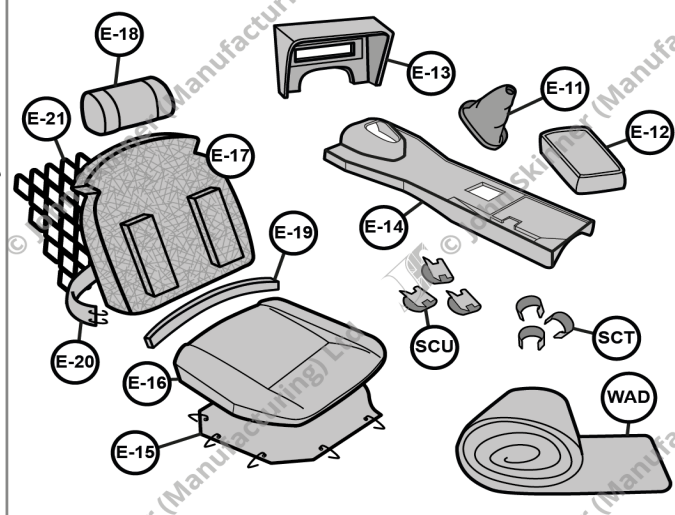

Optional Extras: Seats & Console Area