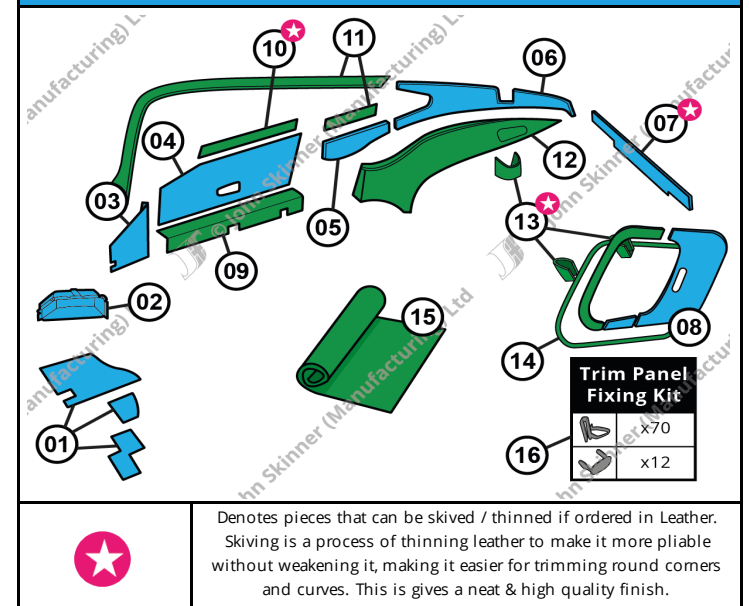

Please refer to Page 3 for illustrations of all Optional Extra Items

Trimmed Panels & Re-Trim Kits

Prices correct at time of publication. John Skinner (Manufacturing) Ltd reserves the right to amend these prices at any time.