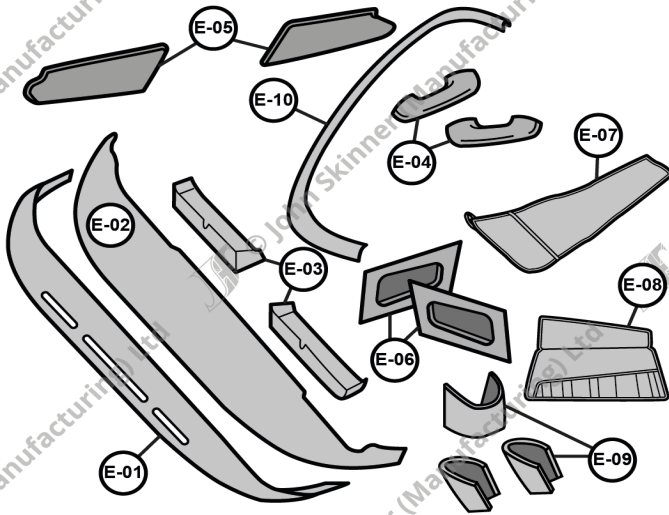

Optional Extra Items

Optional Extras: Main Cockpit & Rear Luggage Area