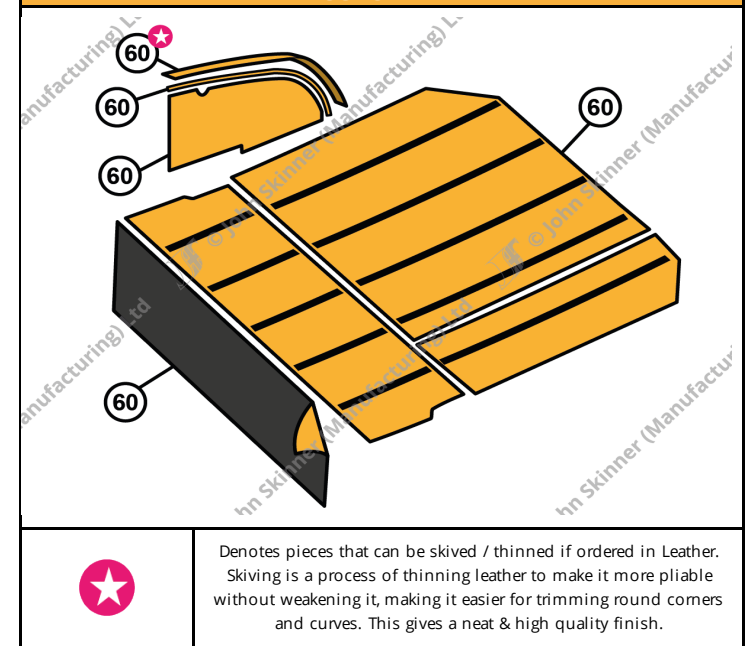

E-Type Catalogue

Two-plus-Two S3 (5.3ltr)

Rear Luggage Floor Area

Ref.	Description	Units	Trim Material	Part No.	Price (£) (Orig Col)	Price (£) (Non Orig Col)
60	Rear Luggage Floor Re-Trim Kit <i>* Does not include chrome strips *</i>	Kit (11)	Vinyl	ET-361310	£82.35	£89.35
			Leather	ET-361312-G	£242.69	£263.31

Optional Extra Items (for Rear Luggage Area)

Ref.	Description	Units	Trim Material	Part No.	Price (£) (Orig Col)	Price (£) (Non Orig Col)
E-07	Jack Bag	Kit (1)	Hardura	ET-251350	£23.14	
E-08	Tool Storage Roll	Kit (1)	Hardura	ET-301340	£44.41	
GLS	Basic Upholstery Glue: Spray	500ml	Glue	162770	£13.48	
GLP	High Strength Contact Adhesive: Spreadable	1 ltr	Glue	162770-S	£29.40	
RAW	Extra Material by the Metre	per Metre	Vinyl	99948001	£21.10	
LTR	Extra Leather	1/2 Hide	Leather	Contact for Price		

Please refer to Page 3 for illustrations of all Optional Extra Items

Rear Luggage Floor Area

Prices correct at time of publication. John Skinner (Manufacturing) Ltd reserves the right to amend these prices at any time.