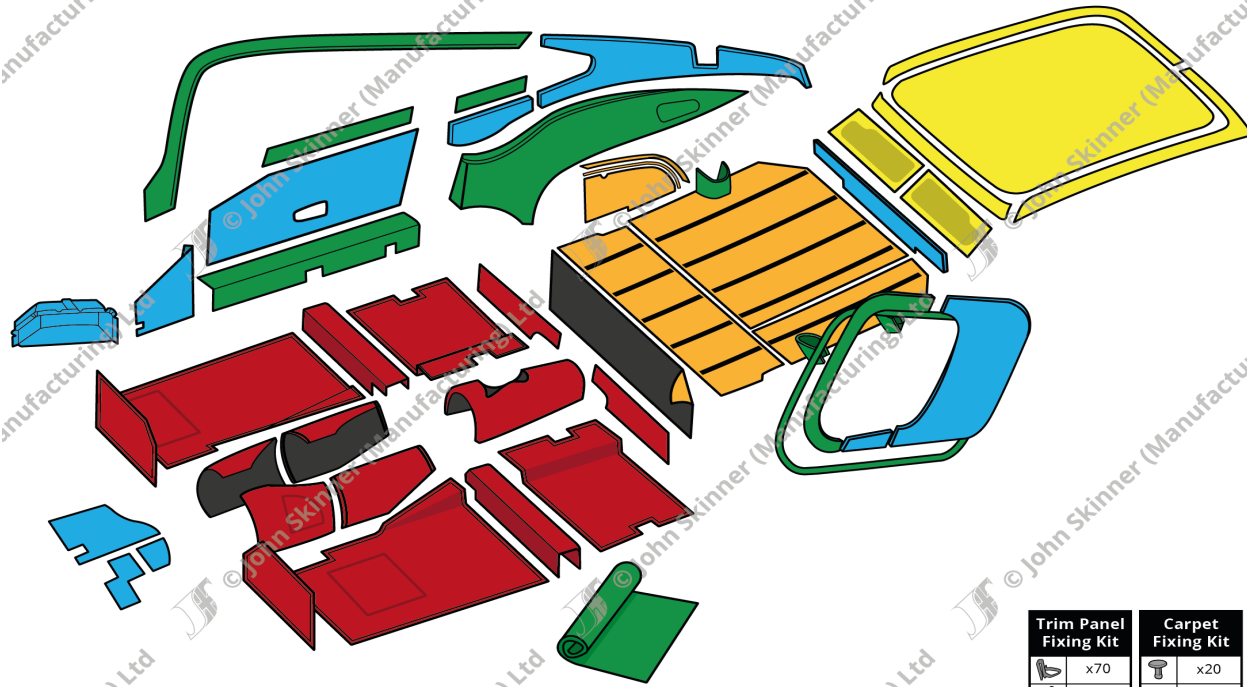

Complete Interior Kit - Main Cockpit & Rear Luggage Area Items

Complete Interior Kit - Seat & Console Items

Embossed "Perforated" Pattern on Pleated Sections to Headrest, Front Seat & Rear Seat

Trim Panel Fixing Kit	Carpet Fixing Kit
x70	x20
x12	x20