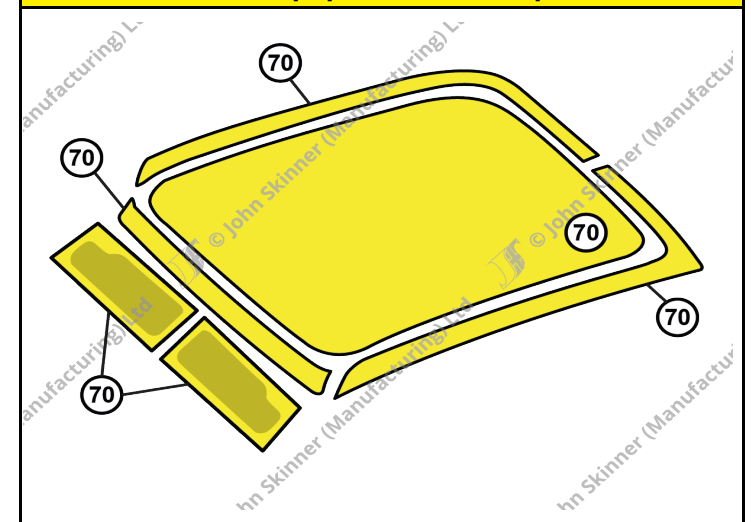

E-Type Catalogue

**Two-plus-Two
S3 (5.3ltr)**

Weather Equipment / Hardtop Area

Ref.	Description	Units	Trim Material	Part No.	Price (£) (Orig Col)	Price (£) (Non Orig Col)
70	Headliner Roof Lining Kit (Includes loose material to Re-Trim Sunvisors)	Kit (6)	Wool Cloth *	ET-310250	£203.21	
	Headliner Roof Lining Kit - with Webasto Sunroof (Includes loose material to Re-Trim Sunvisors)	Kit (7)	Wool Cloth *	ET-310251	£237.41	
* Note that the main section of the Wool Cloth roof lining is supplied on Pre-Bonded foam. This makes the process of fitting to the car much easier. All other sections of the kit are supplied on un-foamed Wool Cloth material as original.						

Optional Extra Items (for Weather Equipment / Hardtop Area)

Ref.	Description	Units	Trim Material	Part No.	Price (£) (Orig Col)	Price (£) (Non Orig Col)
E-05	Sunvisors: Moulded & UnTrimmed	Kit (2)	Plastic	ET-310260	£117.03	
	Sunvisors: Moulded & Trimmed	Kit (2)	Woolcloth / Plastic	ET-310270	£202.18	
GLS	Basic Upholstery Glue: Spray	500ml	Glue	162770	£13.48	
GLP	High Strength Contact Adhesive: Spreadable	1 ltr	Glue	162770-S	£29.40	
RAW	Extra Material by the Metre	per Metre	Wool Cloth (No Foam)	99955001	£29.47	
			Wool Cloth (Pre-Bonded Foam)	99955020	£36.59	

Please refer to Page 3 for illustrations of all Optional Extra Items

Weather Equipment / Hardtop Area

Prices correct at time of publication. John Skinner (Manufacturing) Ltd reserves the right to amend these prices at any time.