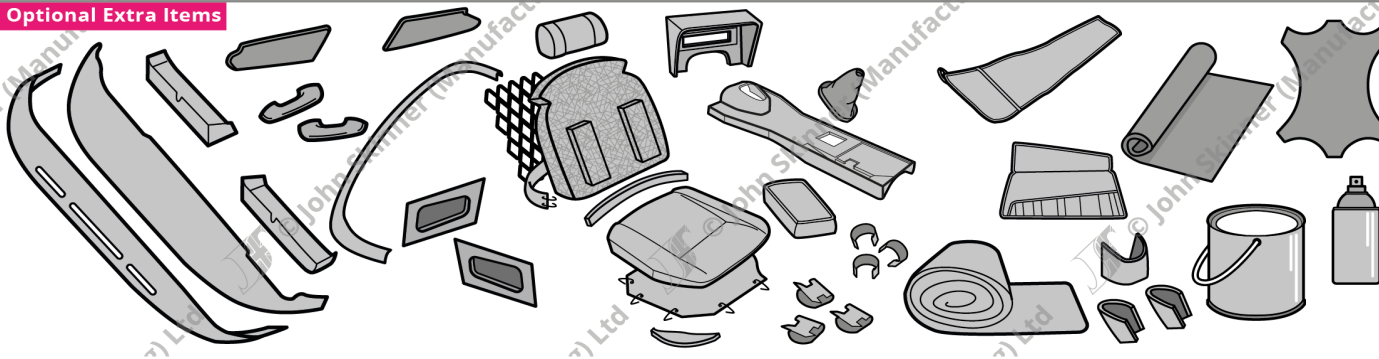

Optional Extra Items

E-Type Two-plus-Two Series 3 (5.3ltr)

All items illustrated (left) are available for purchase as below:

- for Complete Interior Kit pricing, see Page 3
- for Optional Extra Items pricing, see Page 4
- for Individual Parts pricing, see Page 5 - Page 9

Please note, it is cheaper to buy a Complete Interior Kit than purchase all the items individually.

Years of Manufacture: 1971 - 1973

Chassis Number Range:

RHD: 1S 50,001 - 1S 52,116 / LHD: 1S 70,001 - 1S 75,183