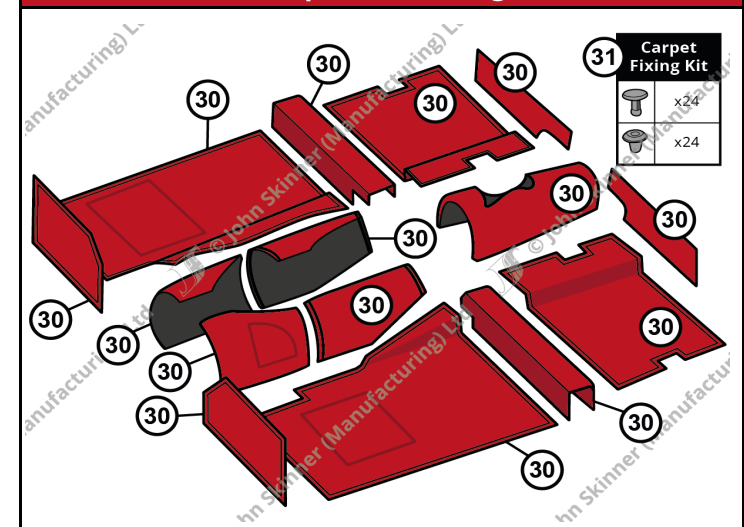

E-Type Catalogue

Two-plus-Two S3 (5.3ltr)

Carpets & Flooring

Ref.	Description	Units	Trim Material	Part No.	Price (£) (Orig Col)	Price (£) (Non Orig Col)	
30	Carpet Set	Kit (15)	Wool	ET-391110	£333.79	£362.16	
			Wilton *	ET-391130	Contact for Price		
			Felt-Backed	Contact for Price			
N/A	Underfelt Soundproofing Kit	Kit (15)	Felt	ET-391170	£107.36		
N/A			Dyno-Mat	ET-391171	Contact for Price		
31	Carpet Fixing Kit	Car Set	Fixing Clips	S3 Style No Currently Available			

* Note this is the official Wilton dense-pile carpet material as used in Rolls Royce and Bentley models. This should not be confused with our Wool (Woven Wool) which is often incorrectly referred to "Wilton" by other suppliers on the market. Please request samples for ultimate validation of these materials.

Optional Extra Items (for Carpets & Flooring)

Ref.	Description	Units	Trim Material	Part No.	Price (£) (Orig Col)	Price (£) (Non Orig Col)	
GLS	Basic Upholstery Glue: Spray	500ml	Glue	162770	£13.48		
GLP	High Strength Contact Adhesive: Spreadable	1 ltr	Glue	162770-S	£29.40		
RAW	Extra Material by the Metre	per Metre	Hardura	99952001	£29.78		
			Wool	99950001	£39.91		
			Wilton	Contact for Price			
			Felt-Backed	Contact for Price			

Please refer to Page 3 for illustrations of all Optional Extra Items

Carpets & Flooring

Prices correct at time of publication. John Skinner (Manufacturing) Ltd reserves the right to amend these prices at any time.