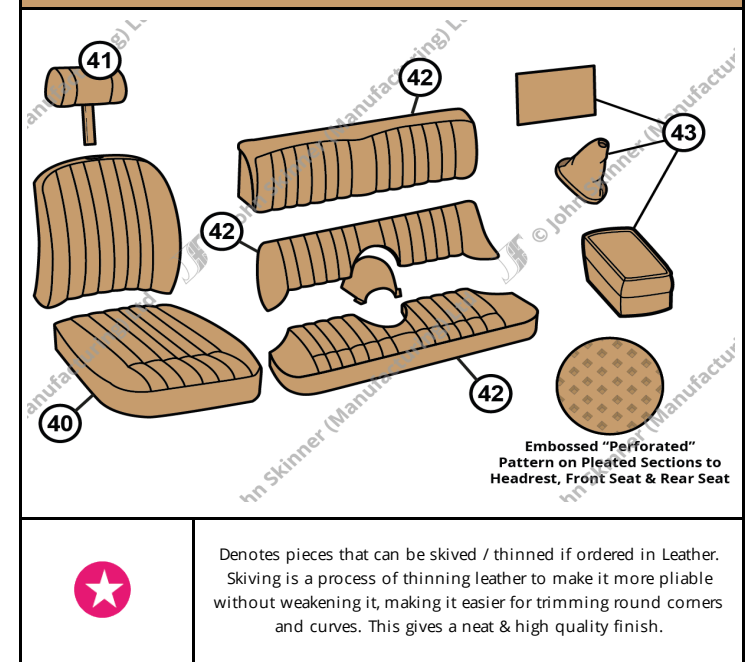

Optional Extra Items (for Seats & Console Area)

Ref.	Description	Units	Trim Material	Part No.	Price (£) (Orig Col)	Price (£) (Non Orig Col)
E-11	Gear Lever Gaitor	Kit (1)	Leather	ET-271040-G	£27.68	£30.03
E-12	Centre Console Lid	Kit (1)	Leather	ET-271024-G	£63.05	£68.41
E-13	Radio Facia Panel	Kit (2)	Moulded Plastic	ET-291060	£92.25	
E-14	Centre Console Panel: Moulded	Kit (1)	Moulded Plastic	ET-301050	£152.68	
E-15	Front Seat Cushion Diaphragms	Kit (2)	Rubber	ET-271511	£71.42	
E-16	Front Seat Cushion Padding Kit	Kit (2)	Moulded Foam	ET-271510	£142.86	
E-17	Front Seat Backrest Padding Kit	Kit (2)	Horsehair	ET-271520	£64.07	
E-18	Headrest Cover Padding Kit	Kit (2)	Moulded Foam	ET-291525	£74.12	
E-19	Front Seat Backrest Tacking Strip Kit	Kit (2)	Plywood	ET-271516	£32.45	
E-20	Front Seat Backrest Lumber Straps	Kit (2)	Rubber	ET-271513	£28.44	
E-21	Front Seat Backrest Webbing Kit	Kit	Rubber	ET-271512	£81.44	
SCU	Front Seat Clips (Small "U" Style)	Single	Fixing Clip	011412	£0.65	
SCT	Front Seat Clips ("Tubular" Style)	Single	Fixing Clip	011418	£1.51	
WAD	Seat Wadding Upholstery Materials	Kit (10m)	Wadding	99955053	£40.56	
RAW	Extra Material by the Metre	per Metre	Vinyl	99948001	£21.10	
			Moquette	99953001	£53.70	
LTR	Extra Leather	1/2 Hide	Leather	Contact for Price		

Please refer to Page 3 for illustrations of all Optional Extra Items

Seats & Console Area

Prices correct at time of publication. John Skinner (Manufacturing) Ltd reserves the right to amend these prices at any time.