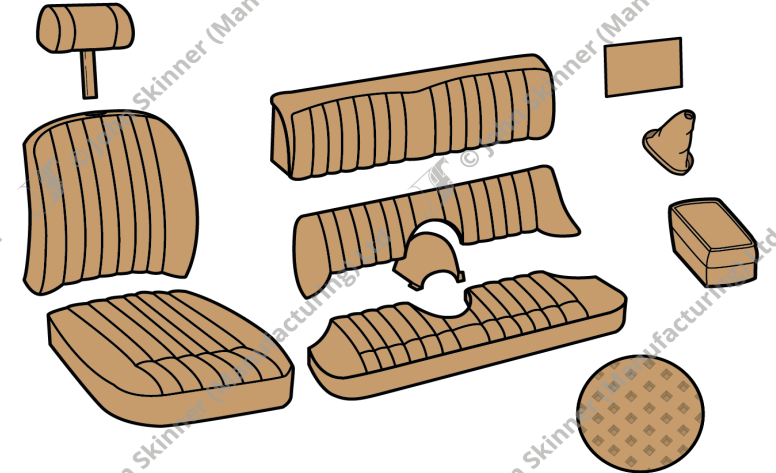

Embossed "Perforated" Pattern on Pleated Sections to Headrest, Front Seat & Rear Seat

Trim Panel Fixing Kit	Carpet Fixing Kit
x70	x20
x12	x20

KEY

- Trimmed Panels
- Re-Trim Kits
- Carpets & Flooring
- Seats & Console Area
- Rear Luggage Area
- Weather Equipment / Hardtop Area

Price List for Complete Interior Kit

Description	Trim Material	Part No. (Orig. Col)	Price (£) (Orig Col)	Part No. (Non. Orig. Col)	Price (£) (Non Orig Col)
Complete Interior Kit (includes all items as illustrated above)	As Original	ET-390100	£3,075.36	ET-390101	£3,333.69
Additional Surcharge for Leather Parts (Non-Original) *	Leather	ET-360200	£1,701.36		
* "Additional Surcharge for Leather" is based on any parts originally made in Vinyl or Leathercloth being replaced with Leather. All other materials (Wool, Moquette, Hardura etc) remain the same. Contact us to discuss prices for a more custom specification & bespoke package if required.					

Optional Extra Items are available to purchase separately, see next page for more details & prices.

All items included in the Complete Trim Kit are also available to purchase individually. See Page 4 - Page 8 for prices.

All of the pricing options for "Leather" parts are for "Grained" Leather. For the "Smooth" Leather finish - please contact for accurate pricing, or use approximate 11% surcharge from the Grained Leather price for basic guide.

Prices correct at time of publication. John Skinner (Manufacturing) Ltd reserves the right to amend these prices at any time.